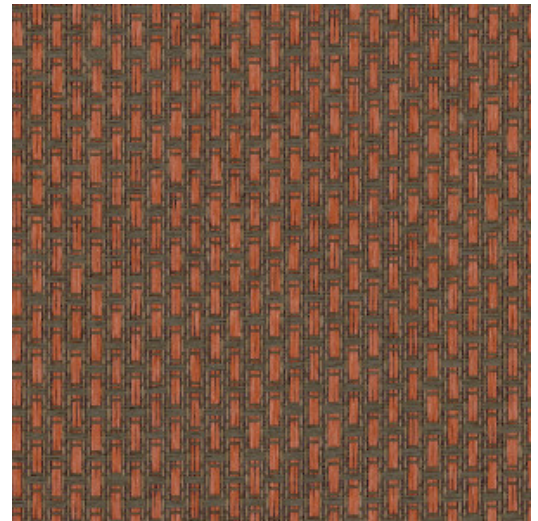

# FEROX

Collection Wildwalk

## Technical specifications

Reference	<u>28060</u> • Red Ox
Product category	Exquisite
Composition	Natural wallcovering on non-woven backing
Description	A small, geometric motif carefully made from roughly woven paper yarns
Dimensions	Width 90 cm (35.43"), sold by the linear metre/yard
Pattern repeat	Drop match 1.8/0.9 cm (0.71"/0.35")
Adhesive	Arte Clearpro or a good quality dispersion adhesive
How to paste	Moisten the product, paste the wall
Light resistance	Good lightfastness
How to remove	Strippable
Fire retardant EU	B-s1, d0
Fire retardant US	Class A
Maintenance	Spongeable during hanging (dab away damp glue)

## Colourways (7)

28060

28061

28062

28063

28064

28065

28066