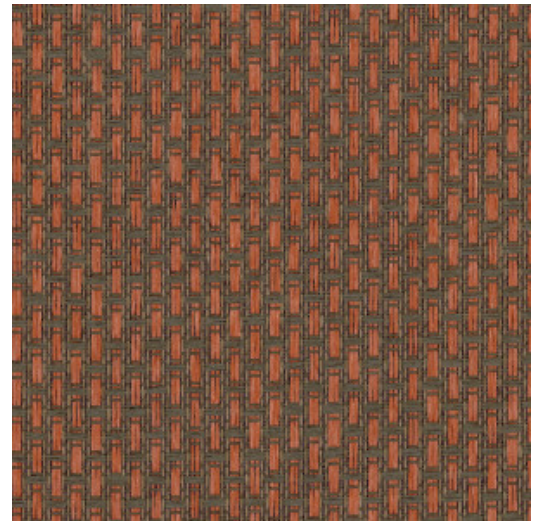

FEROX

Collection Wildwalk

Story behind the collection

Join the adventure and discover the looks of the most challenging natural materials.

Technical specifications

Reference	<u>28060</u> • Red Ox
Product category	Exquisite
Composition	Natural wallcovering on non-woven backing
Description	A small, geometric motif carefully made from roughly woven paper yarns
Dimensions	Width 90 cm (35.43"), sold by the linear metre/yard
Pattern repeat	Drop match 1.8/0.9 cm (0.71"/0.35")
Adhesive	Arte Clearpro or a good quality dispersion adhesive
How to paste	Moisten the product, paste the wall
Light resistance	Good lightfastness
How to remove	Strippable
Fire retardant EU	B-s1, d0
Fire retardant US	Class A
Maintenance	Spongeable during hanging (dab away damp glue)

Colourways (7)

28060

28061

28062

28063

28064

28065

28066