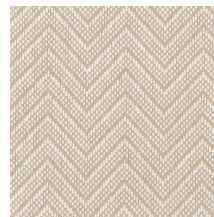

Technical specifications

Reference	<u>28520A</u> • Papaya
Product category	Exquisite
Composition	Natural wallcovering on non-woven backing
Description	Wallcovering made of natural paper weave
Dimensions	Width 91.44 cm (36.00"), sold by the linear metre/yard
Pattern repeat	Straight match 2.2 cm (0.87")
Adhesive	Arte Clearpro or a good quality dispersion adhesive
How to paste	Moisten the product, paste the wall
Light resistance	Good lightfastness
How to remove	Strippable
Fire retardant EU	B-s1, d0
Fire retardant US	Class A
Maintenance	Spongeable during hanging (dab away damp glue)

Colourways (7)

28520A

28521A

28522A

28523A

28524A

28525A

28526A