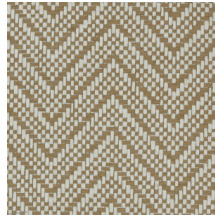

## Technical specifications

Reference	<a href="#">28524A</a> • Cloud
Product category	Exquisite
Composition	Natural wallcovering on non-woven backing
Description	Wallcovering made of natural paper weave
Dimensions	Width 91.44 cm (36.00"), sold by the linear metre/yard
Pattern repeat	Straight match 2.2 cm (0.87")
Adhesive	Arte Clearpro or a good quality dispersion adhesive
How to paste	Moisten the product, paste the wall
Light resistance	Good lightfastness
How to remove	Strippable
Fire retardant EU	B-s1, d0
Fire retardant US	Class A
Maintenance	Spongeable during hanging (dab away damp glue)

## Colourways (7)

28520A

28521A

28522A

28523A

28524A

28525A

28526A