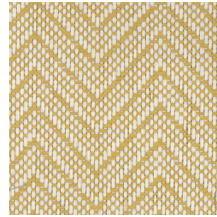

## Technical specifications

Reference	<a href="#">28524A</a> • Cloud
Product category	Exquisite
Composition	Natural wallcovering on non-woven backing
Description	Wallcovering made of natural paper weave
Dimensions	Width 91.44 cm (36.00"), sold by the linear metre/yard
Pattern repeat	Straight match 2.2 cm (0.87")
Adhesive	Arte Clearpro or a good quality dispersion adhesive
How to paste	Moisten the product, paste the wall
Light resistance	Good lightfastness
How to remove	Strippable
Fire retardant EU	B-s1, d0
Fire retardant US	Class A
Maintenance	Spongeable during hanging (dab away damp glue)

## Colourways (7)

28520A

28521A

28522A

28523A

28524A

28525A

28526A