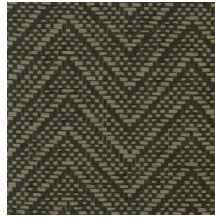

## Technical specifications

Reference	<a href="#">28524A</a> • Cloud
Product category	Exquisite
Composition	Natural wallcovering on non-woven backing
Description	Wallcovering made of natural paper weave
Dimensions	Width 91.44 cm (36.00"), sold by the linear metre/yard
Pattern repeat	Straight match 2.2 cm (0.87")
Adhesive	Arte Clearpro or a good quality dispersion adhesive
How to paste	Moisten the product, paste the wall
Light resistance	Good lightfastness
How to remove	Strippable
Fire retardant EU	B-s1, d0
Fire retardant US	Class A
Maintenance	Spongeable during hanging (dab away damp glue)

## Colourways (7)

28520A

28521A

28522A

28523A

28524A

28525A

28526A