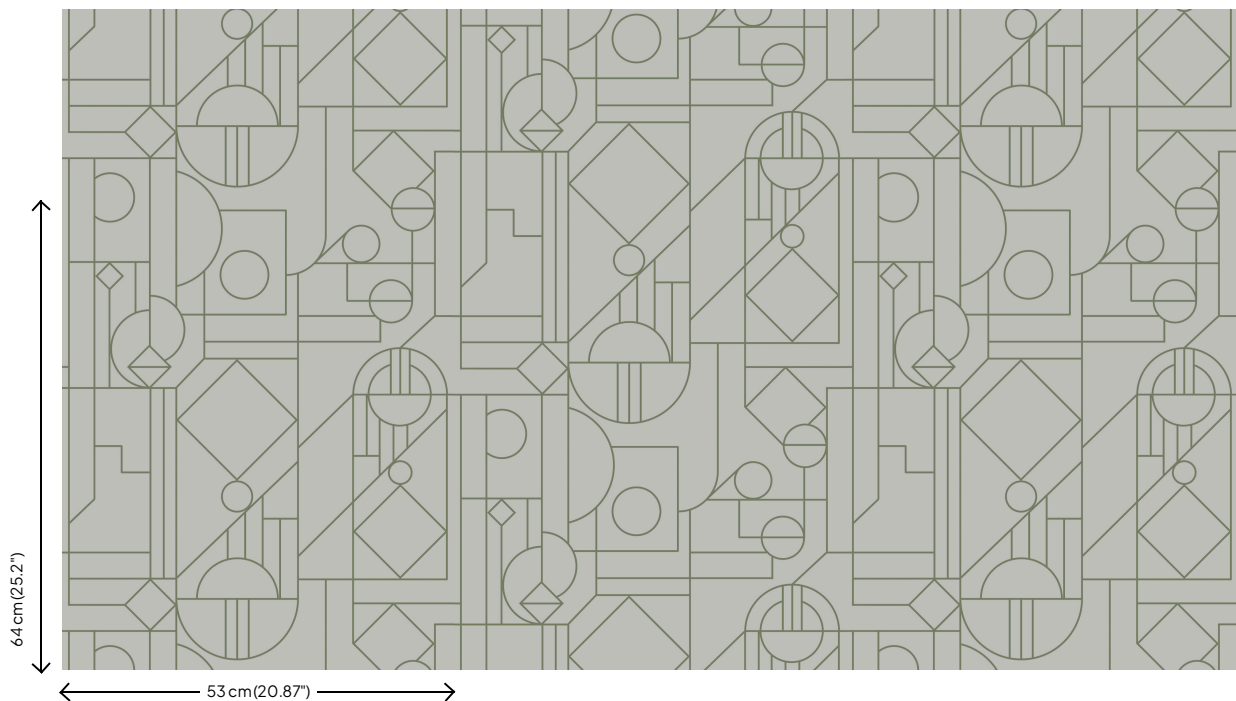

Technical specifications

Reference	<u>29010</u>
Composition	Wallpaper on non-woven backing
Dimensions	Rolls of 10.05 m x 0.53 m (11yds x 20.87")
Pattern repeat	Drop match 64/32 cm (25.20"/12.60")
Remark	29010 - 29013: Washable / 29014 & 29015: Spongeable
Adhesive	Arte Clearpro or a good quality dispersion adhesive
How to paste	Paste the wall
Light resistance	Good lightfastness
How to remove	Strippable
Fire retardant EU	B-s1, d0
Fire retardant US	Class A

Colourways (6)

29010

29011

29012

29013

29014

29015

View