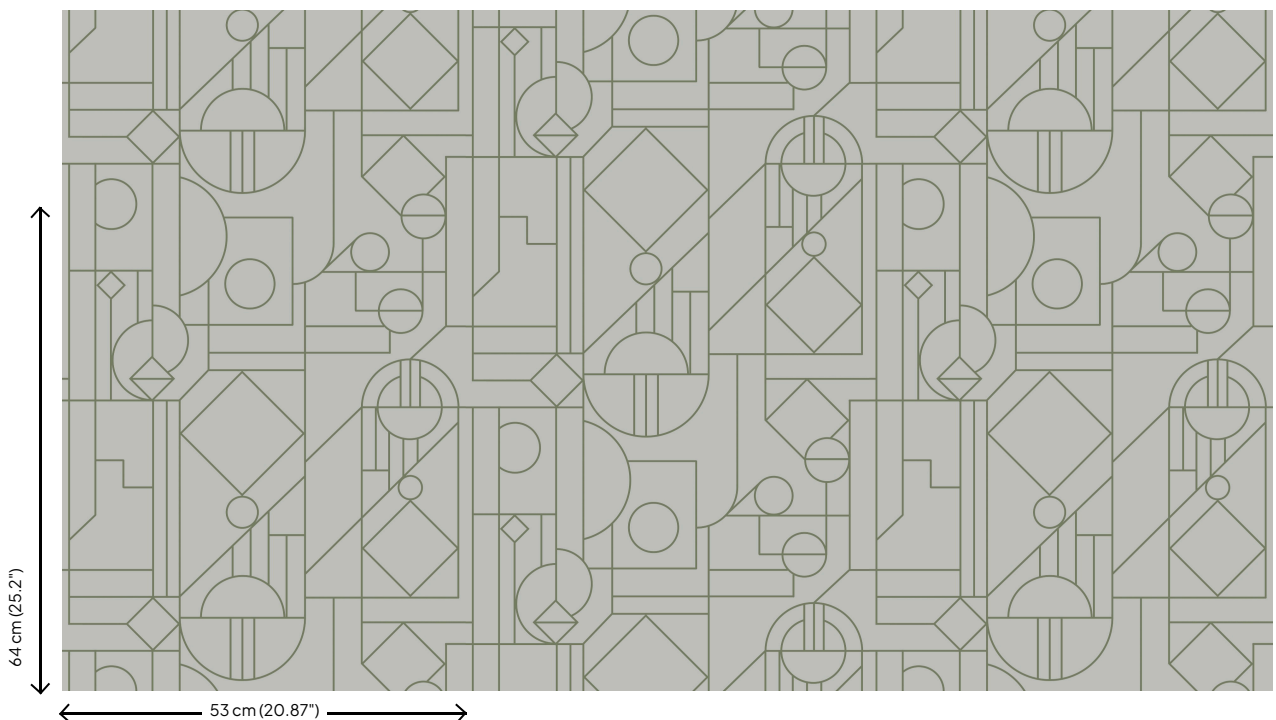

Technical specifications

Reference	<u>29010</u>
Composition	Wallpaper on non-woven backing
Dimensions	Rolls of 10.05 m x 0.53 m (11 yds x 20.87")
Pattern repeat	Drop match 64/32 cm (25.20"/12.60")
Remark	29010 - 29013: Washable / 29014 & 29015: Spongeable
Adhesive	Arte Clearpro or a good quality dispersion adhesive
How to paste	Paste the wall
Light resistance	Good lightfastness
How to remove	Strippable
Fire retardant EU	B-s1, d0
Fire retardant US	Class A

Colourways (6)

29010

29011

29012

29013

29014

29015

View