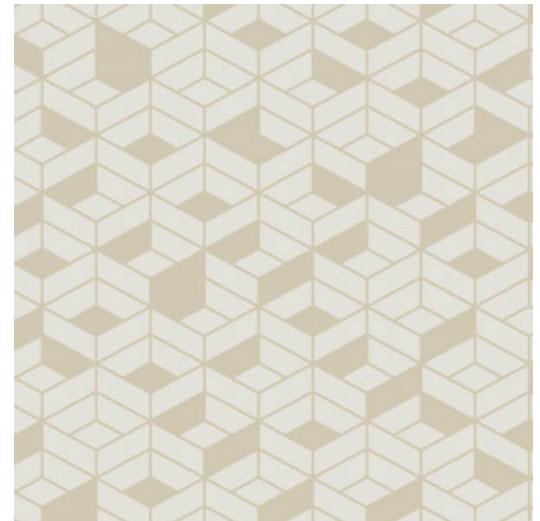

Flake

Collection Tinted Tiles

Story behind the collection

In the quest for modern prints brimming with character, be sure to consider the new Tinted Tiles collection from HookedOnWalls. The collection consists of eight patterns, broadly inspired by tile motifs from various periods and tendencies. Classical influences permeate the prints and textures of this collection, while remaining consistent with the HW line: timeless, inspiring and audacious.

Technical specifications

Reference	<u>29020</u>
Composition	Wallpaper on non-woven backing
Dimensions	Rolls of 10.05 m x 0.53 m (11 yds x 20.87")
Pattern repeat	Straight match 64 cm (25.20")
Adhesive	Arte Clearpro or a good quality dispersion adhesive
How to paste	Paste the wall
Light resistance	Good lightfastness
How to remove	Strippable
Fire retardant EU	B-s1, d0
Fire retardant US	Class A
Maintenance	Washable

Colourways (6)

29020

29021

29022

29023

29024

29025

View