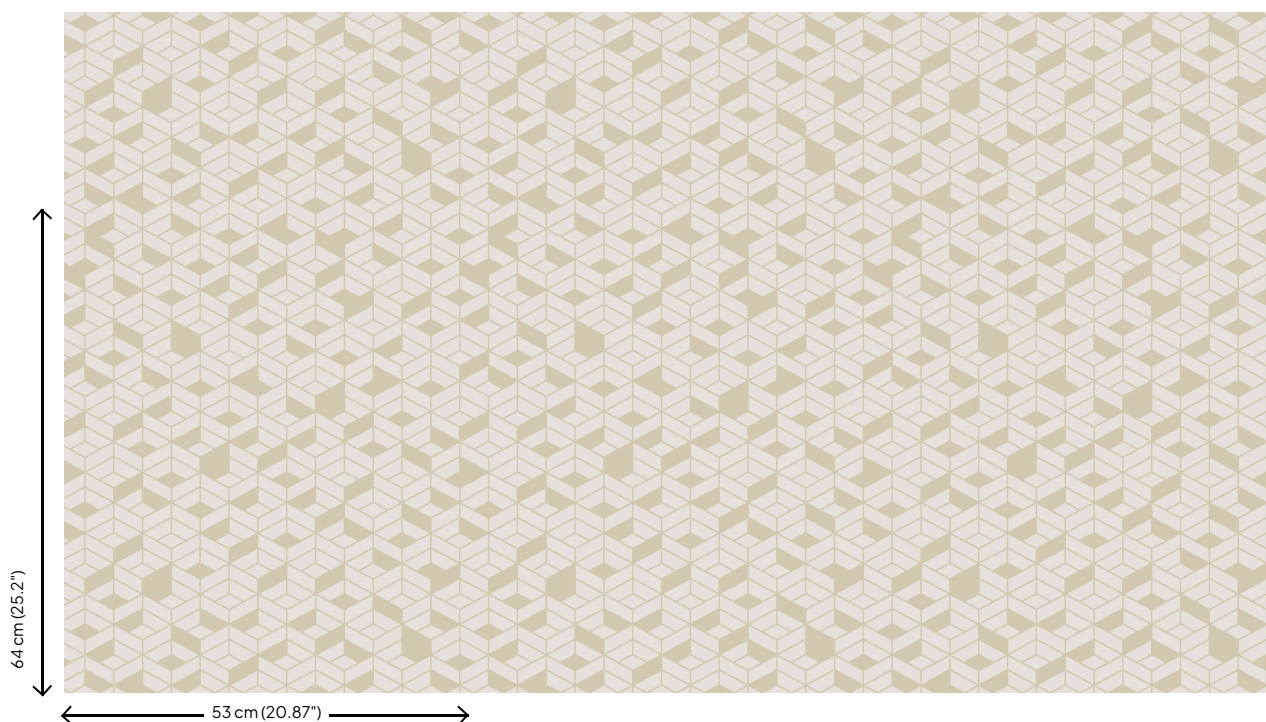

Flake

Collection Tinted Tiles

Story behind the collection

In the quest for modern prints brimming with character, be sure to consider the new Tinted Tiles collection from HookedOnWalls. The collection consists of eight patterns, broadly inspired by tile motifs from various periods and tendencies. Classical influences permeate the prints and textures of this collection, while remaining consistent with the HW line: timeless, inspiring and audacious.

Technical specifications

Reference	<u>29020</u>
Composition	Wallpaper on non-woven backing
Dimensions	Rolls of 10.05 m x 0.53 m (11 yds x 20.87")
Pattern repeat	Straight match 64 cm (25.20")
Adhesive	Arte Clearpro or a good quality dispersion adhesive
How to paste	Paste the wall
Light resistance	Good lightfastness
How to remove	Strippable
Fire retardant EU	B-s1, d0
Fire retardant US	Class A
Maintenance	Washable

Colourways (6)

29020

29021

29022

29023

29024

29025

View