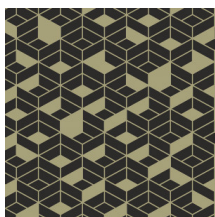

Flake

Collection Tinted Tiles

Story behind the collection

In the quest for modern prints brimming with character, be sure to consider the new Tinted Tiles collection from HookedOnWalls. The collection consists of eight patterns, broadly inspired by tile motifs from various periods and tendencies. Classical influences permeate the prints and textures of this collection, while remaining consistent with the HW line: timeless, inspiring and audacious.

Technical specifications

Reference	<u>29020</u>
Composition	Wallpaper on non-woven backing
Dimensions	Rolls of 10.05 m x 0.53 m (11 yds x 20.87")
Pattern repeat	Straight match 64 cm (25.20")
Adhesive	Arte Clearpro or a good quality dispersion adhesive
How to paste	Paste the wall
Light resistance	Good lightfastness
How to remove	Strippable
Fire retardant EU	B-s1, d0
Fire retardant US	Class A
Maintenance	Washable

Colourways (6)

29020

29021

29022

29023

29024

29025

View