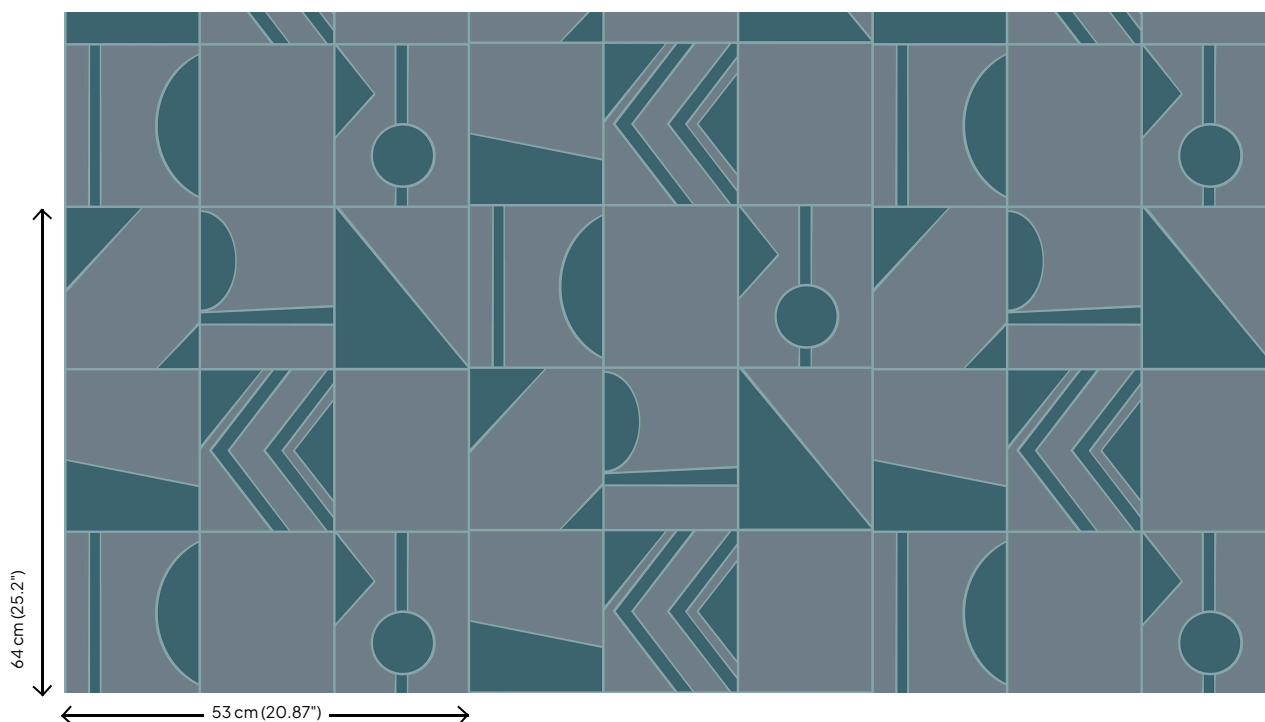

Groove

Collection Tinted Tiles

Story behind the collection

In the quest for modern prints brimming with character, be sure to consider the new Tinted Tiles collection from HookedOnWalls. The collection consists of eight patterns, broadly inspired by tile motifs from various periods and tendencies. Classical influences permeate the prints and textures of this collection, while remaining consistent with the HW line: timeless, inspiring and audacious.

Technical specifications

Reference	<u>29040</u>
Composition	Wallpaper on non-woven backing
Dimensions	Rolls of 10.05 m x 0.53 m (11 yds x 20.87")
Pattern repeat	Drop match 64/21.34 cm (25.20"/8.40")
Adhesive	Arte Clearpro or a good quality dispersion adhesive
How to paste	Paste the wall
Light resistance	Good lightfastness
How to remove	Strippable
Fire retardant EU	B-s1, d0
Fire retardant US	Class A
Maintenance	Washable

Colourways (5)

29040

29041

29042

29043

29044

View

More info? [Click here](#)