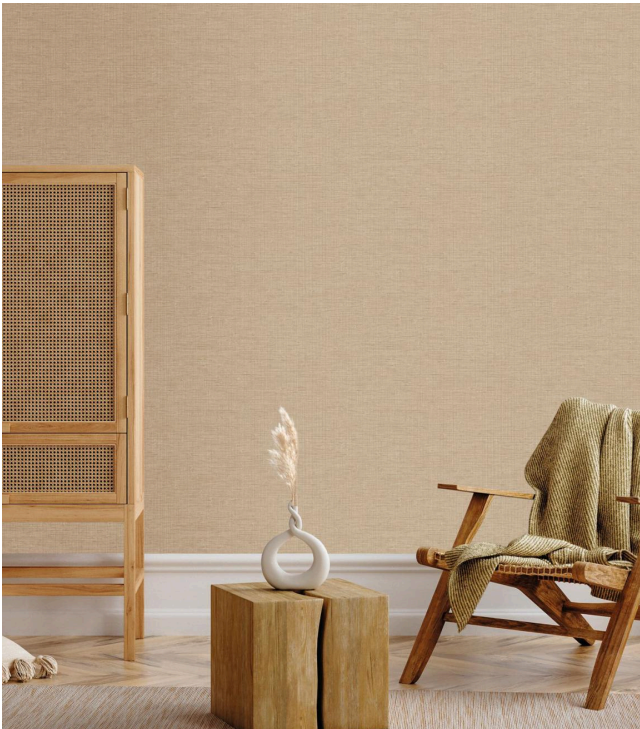

Nuba

Collection Tribu

Story behind the collection

Tribu unveils a collection of lifelike interpretations of woven grasses, rendered in rich, deep tones. Alongside refined plains with a natural elegance, the collection also reveals bold, no-nonsense prints that radiate strength.

Technical specifications

Reference	<u>29326</u>
Composition	Vinyl wallpaper on non-woven backing
Dimensions	Rolls of 10.05 m x 0.53 m (11yds x 20.87")
Pattern repeat	Free match 0 cm (0.00")
Adhesive	Arte Clearpro or a good quality dispersion adhesive
How to paste	Paste the wall
Light resistance	Good lightfastness
How to remove	Strippable
Maintenance	Extra-washable