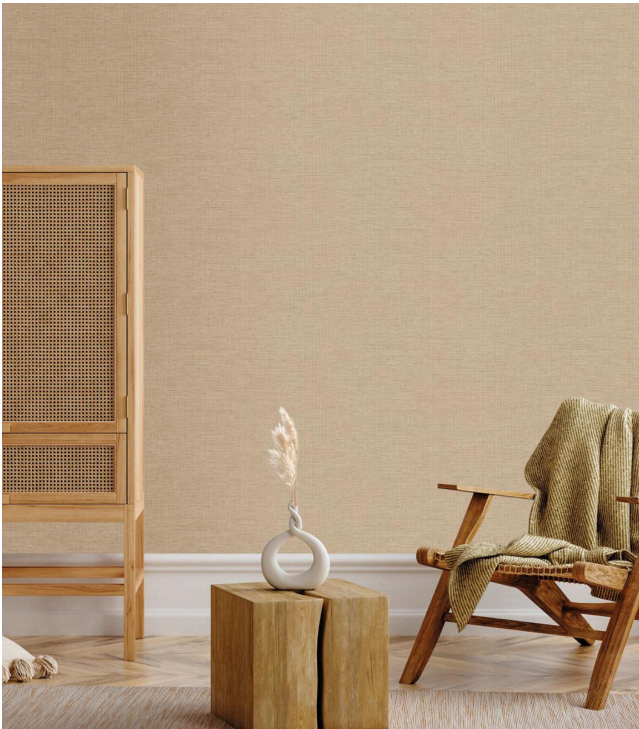

Nuba

Collection Tribu

Story behind the collection

Tribu unveils a collection of lifelike interpretations of woven grasses, rendered in rich, deep tones. Alongside refined plains with a natural elegance, the collection also reveals bold, no-nonsense prints that radiate strength.

Technical specifications

Reference	<u>29327</u>
Composition	Vinyl wallpaper on non-woven backing
Dimensions	Rolls of 10.05 m x 0.53 m (11 yds x 20.87")
Pattern repeat	Free match 0 cm (0.00")
Adhesive	Arte Clearpro or a good quality dispersion adhesive
How to paste	Paste the wall
Light resistance	Good lightfastness
How to remove	Strippable
Maintenance	Extra-washable