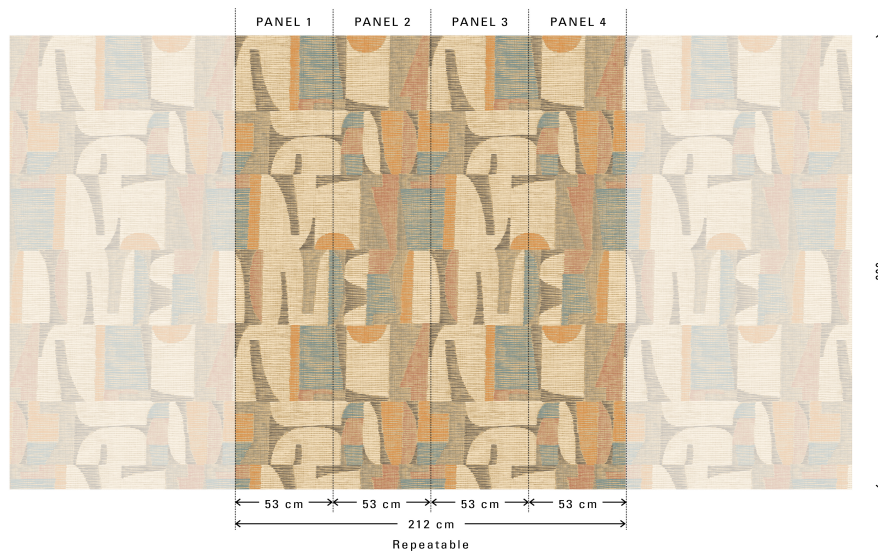

Technical specifications

Reference	<u>29360</u>
Composition	Vinyl wallpaper on non-woven backing
Dimensions	Panoramic of 212 cm (4 x 53 cm) x 300 cm = 6.36 m ² (83.46" x 118.11" = 68.46 sq. ft.)
Remark	The pattern is repeatable, allowing several panoramics to be joined together.
Adhesive	Arte Clearpro or a good quality dispersion adhesive
How to paste	Paste the wall
Light resistance	Good lightfastness
How to remove	Strippable
Maintenance	Extra-washable

Colourways (4)

29360

29361

29362

29363

View

Mural Samburu Ref. 29360

More info? [Click here](#)