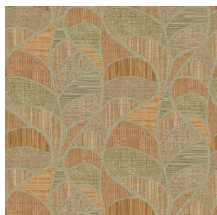

Jakado

Collection Umami

Story behind the collection

In the Umami collection, you will find no less than four large murals with botanical designs that appear hand-painted. The murals are complemented by playful geometric prints and a wide selection of plain colours, each with its own realistic textile effect.

Technical specifications

Reference	<u>30205</u>
Dimensions	Rolls of 10.05 m x 0.53 m (11 yds x 20.86")
Pattern repeat	Straight match 70 cm (27.56")
Adhesive	Arte Clearpro or a good quality dispersion adhesive
How to paste	Paste the wall
Light resistance	Good lightfastness
How to remove	Strippable
Maintenance	Extra-washable

Colourways (5)

30205

30206

30207

30208

30209

View

More info? [Click here](#)