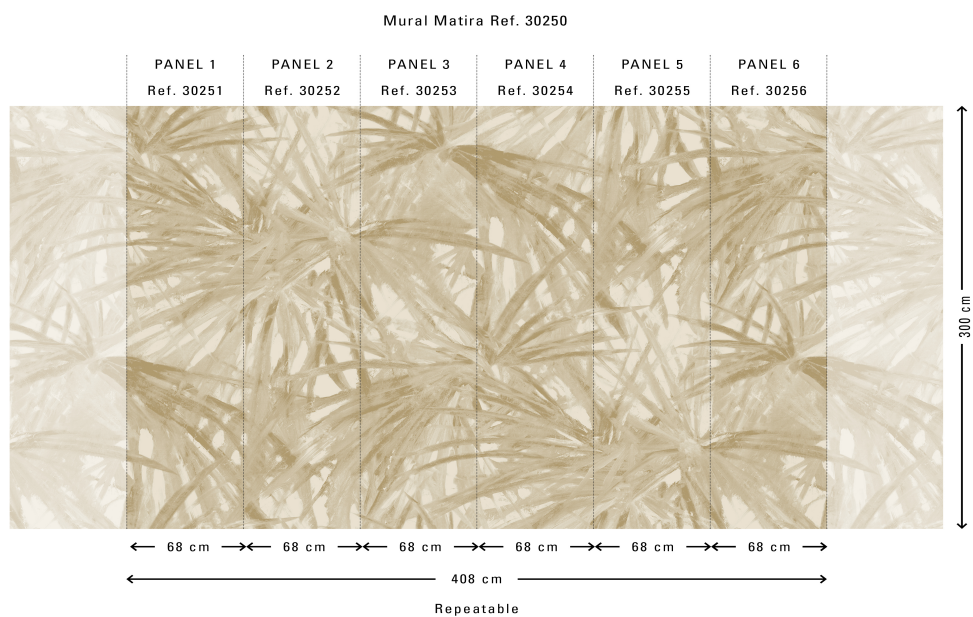

Colourways (I)

30250

View

More info? [Click here](#)

Order samples, calculate quantities, view instructional videos, download technical information and more:
www.arte-international.com