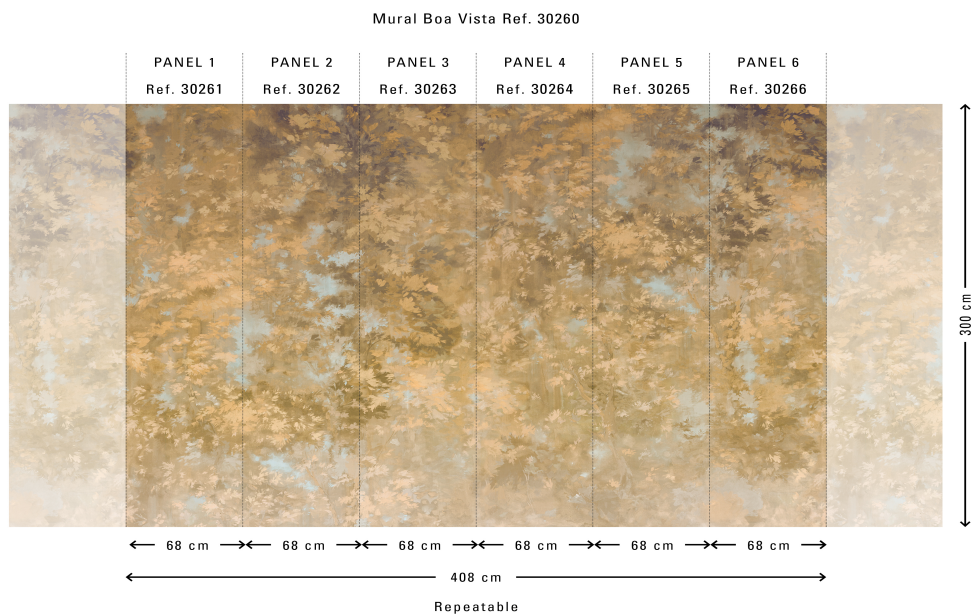

Colourways (I)

30260

View

More info? [Click here](#)

Order samples, calculate quantities, view instructional videos, download technical information and more:
www.arte-international.com