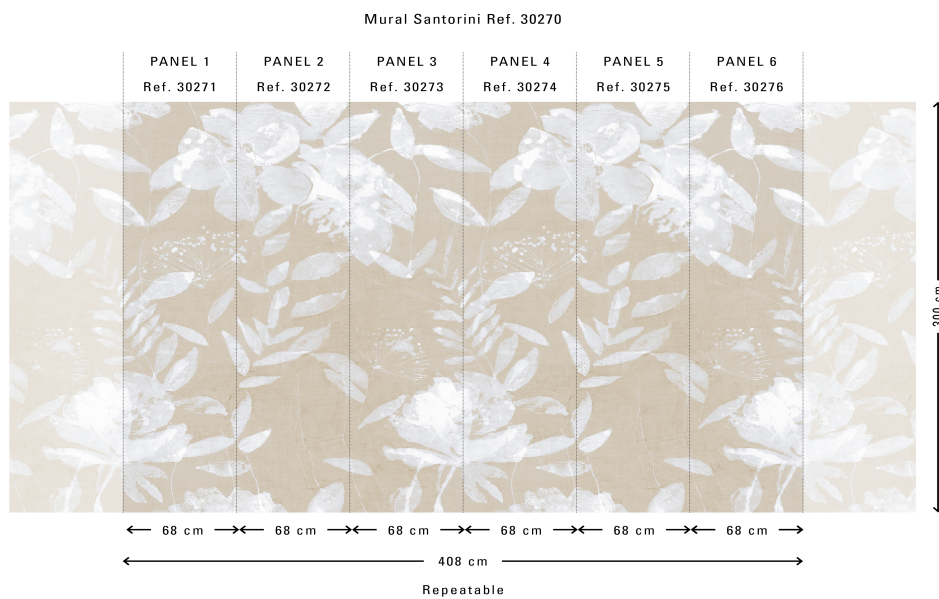

Colourways (1)

30270

View

More info? [Click here](#)

Order samples, calculate quantities, view instructional videos, download technical information and more:
www.arte-international.com