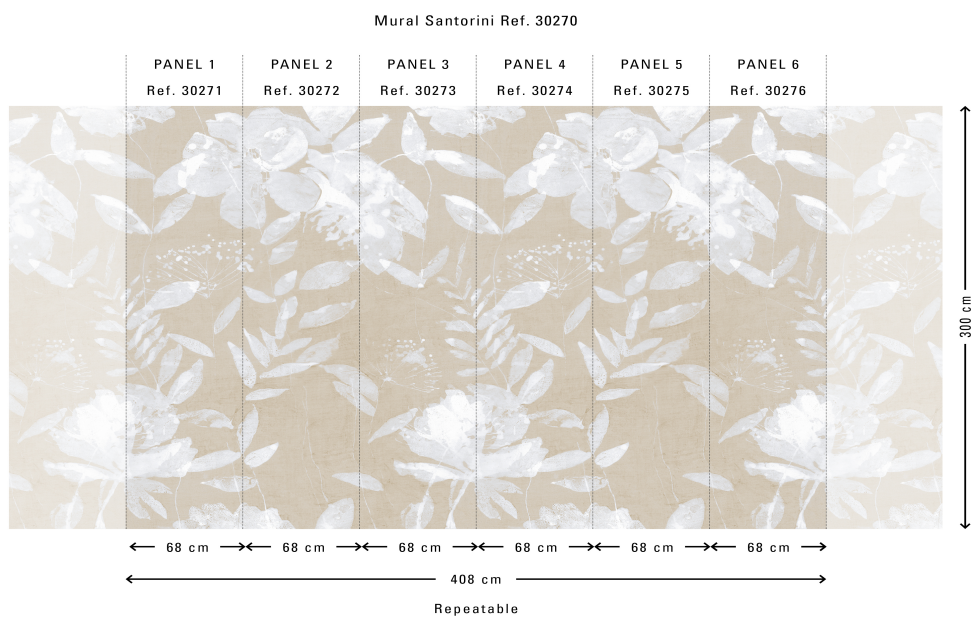

Colourways (1)

30270

View

More info? [Click here](#)

Order samples, calculate quantities, view instructional videos, download technical information and more:
www.arte-international.com