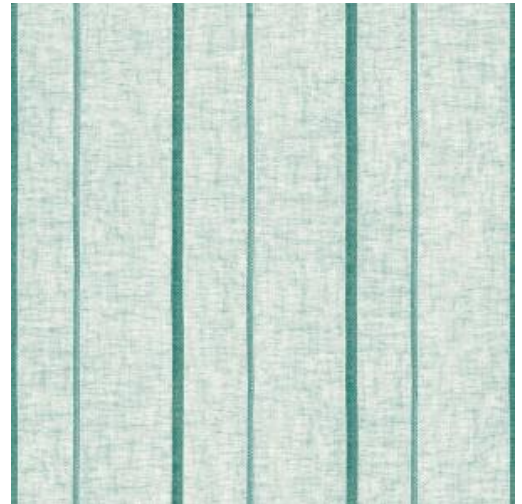

Raya

Collection Chunky Weaves

Story behind the collection

With its warm and authentic textile impressions of silk, jute and wool, the Chunky Weaves collection conjures the charm of winter evenings spent by the fire. The plains provide a refined canvas, beautifully complemented by the laid-back stripes and a playful zigzag that feels as if it were painted with a carefree hand.

Technical specifications

Reference	<u>30653</u>
Composition	Wallpaper on non-woven backing
Dimensions	Rolls of 10.05 m x 0.53 m (11yds x 20.87")
Pattern repeat	Free match 0 cm (0.00")
Adhesive	Arte Clearpro or a good quality dispersion adhesive
How to paste	Paste the wall
Light resistance	Good lightfastness
How to remove	Strippable
Maintenance	Washable

Colourways (5)

30650

30651

30652

30653

30654

View

← 53 cm (20.87") →