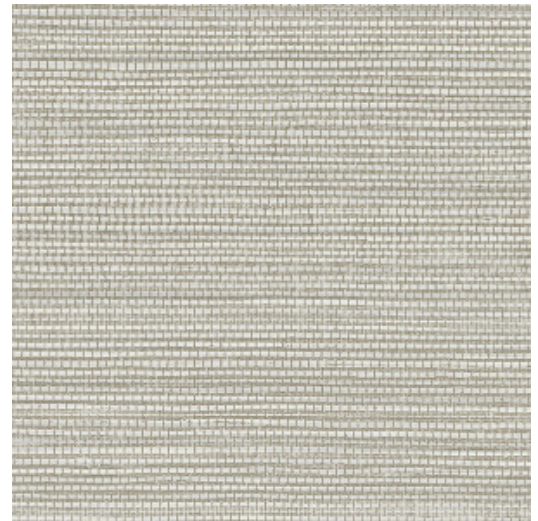

MARSH

Collection Avalon

Story behind the collection

Mystic prints, natural materials and tropical surprises: the Avalon collection by Arte brings the tropical heat into your home with its unique structural prints, no matter where you might find yourself. It's inspired by the legend of the Isle of Avalon, the mythical place shrouded in mist where everything grows in abundance. Dress up your walls with warm natural effects, like leather and woven grass, and add tropical colours with distinct style and class!

Technical specifications

Reference	<u>31501</u>
Product category	Refined
Composition	Vinyl wallpaper on paper backing
Description	A realistic recreation of woven grass
Dimensions	XL-ROLL: Rolls of 10.05 m x 1.00 m = 10 m ² (11 yds x 39.37" = 108 sq. ft.)
Pattern repeat	Free match 0 cm (0.00")
Adhesive	Arte Clearpro or a good quality dispersion adhesive
How to paste	Method 1: paste the wall and moisten the wallcovering. Method 2: paste the wallcovering.
Light resistance	Good lightfastness
How to remove	Peelable
Fire retardant EU	B-s2, d0
Fire retardant US	Class A
Maintenance	Extra-washable

Colourways (17)

31500

31501

31502

31503

31504

31505

31506