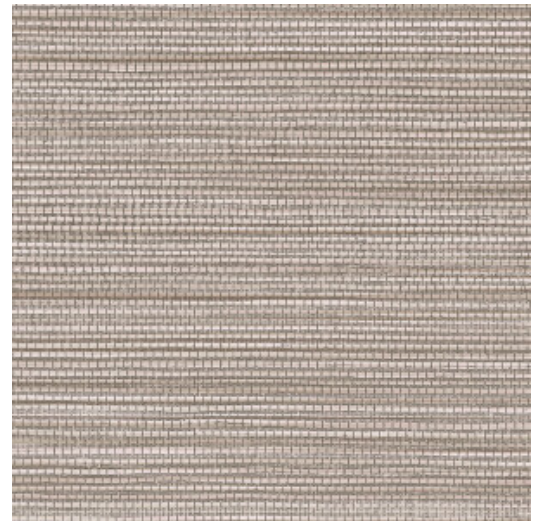

## Technical specifications

Reference	<u>31505</u>
Product category	Refined
Composition	Vinyl wallpaper on paper backing
Description	A realistic recreation of woven grass
Dimensions	XL-ROLL: Rolls of 10.05 m x 1.00 m = 10 m <sup>2</sup> (11 yds x 39.37" = 108 sq. ft.)
Pattern repeat	Free match 0 cm (0.00")
Adhesive	Arte Clearpro or a good quality dispersion adhesive
How to paste	Method 1: paste the wall and moisten the wallcovering. Method 2: paste the wallcovering.
Light resistance	Good lightfastness
How to remove	Peelable
Fire retardant EU	B-s2, d0
Fire retardant US	Class A
Maintenance	Extra-washable

## Colourways (17)

31500

31501

31502

31503

31504

31505

31506