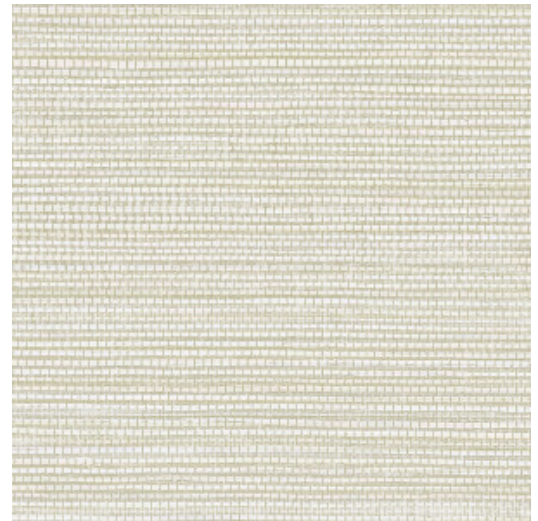

## Technical specifications

Reference	<u>31507</u>
Product category	Refined
Composition	Vinyl wallpaper on paper backing
Description	A realistic recreation of woven grass
Dimensions	XL-ROLL: Rolls of 10.05 m x 1.00 m = 10 m <sup>2</sup> (11 yds x 39.37" = 108 sq. ft.)
Pattern repeat	Free match 0 cm (0.00")
Adhesive	Arte Clearpro or a good quality dispersion adhesive
How to paste	Method 1: paste the wall and moisten the wallcovering. Method 2: paste the wallcovering.
Light resistance	Good lightfastness
How to remove	Peelable
Fire retardant EU	B-s2, d0
Fire retardant US	Class A
Maintenance	Extra-washable

## Colourways (17)

31500

31501

31502

31503

31504

31505

31506