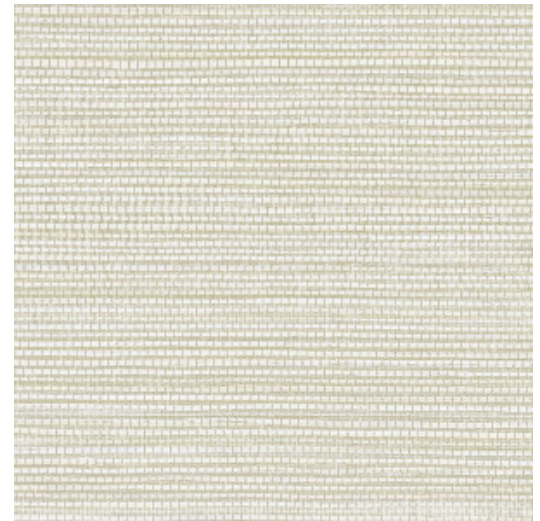

# MARSH

Collection Textura

## Story behind the collection

The most beautiful textures found in nature can also be showcased on the wall resulting into striking effects. From woven grasses to braided leaves and even leather: in the form of wallpaper, they shine brighter than ever. They are complemented by the textures of rough or very finely woven linen and brilliant silk. The colour palette of this vinyl collection ranges from timeless, soft hues to striking colour tones.

## Technical specifications

Reference	<a href="#">31507A</a> • Washed White
Product category	Refined
Composition	Vinyl wallpaper on paper backing
Description	A realistic recreation of woven grass
Dimensions	Rolls of 10.05 m x 1.00 m = 10 m <sup>2</sup> (11 yds x 39.37" = 108 sq. ft.)
Pattern repeat	Free match 0 cm (0.00")
Adhesive	Arte Clearpro or a good quality dispersion adhesive
How to paste	Method 1: paste the wall and moisten the wallcovering. Method 2: paste the wallcovering.
Light resistance	Good lightfastness
How to remove	Peelable
Fire retardant EU	B-s2, d0
Fire retardant US	Class A
Maintenance	Extra-washable

## Colourways (11)

31501A

31503A

31507A

31508A

31509A

31510A

31511A