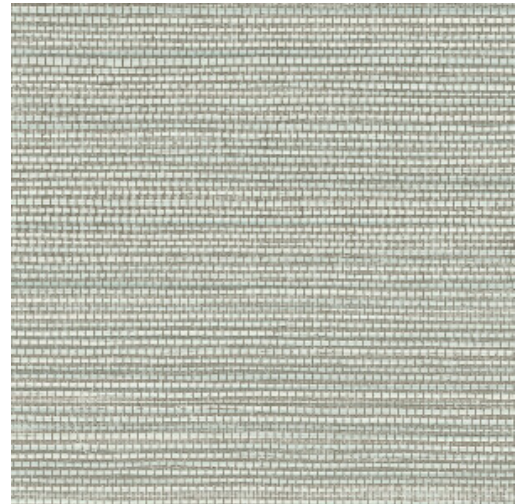

MARSH

Collection Textura

Story behind the collection

The most beautiful textures found in nature can also be showcased on the wall resulting into striking effects. From woven grasses to braided leaves and even leather: in the form of wallpaper, they shine brighter than ever. They are complemented by the textures of rough or very finely woven linen and brilliant silk. The colour palette of this vinyl collection ranges from timeless, soft hues to striking colour tones.

Technical specifications

Reference	31508A • Pine Grey
Product category	Refined
Composition	Vinyl wallpaper on paper backing
Description	A realistic recreation of woven grass
Dimensions	Rolls of 10.05 m x 1.00 m = 10 m ² (11 yds x 39.37" = 108 sq. ft.)
Pattern repeat	Free match 0 cm (0.00")
Adhesive	Arte Clearpro or a good quality dispersion adhesive
How to paste	Method 1: paste the wall and moisten the wallcovering. Method 2: paste the wallcovering.
Light resistance	Good lightfastness
How to remove	Peelable
Fire rating EU	B-s2, d0
Fire rating US	Class A
Maintenance	Extra-washable

Colourways (11)

31501A

31503A

31507A

31508A

31509A

31510A

31511A