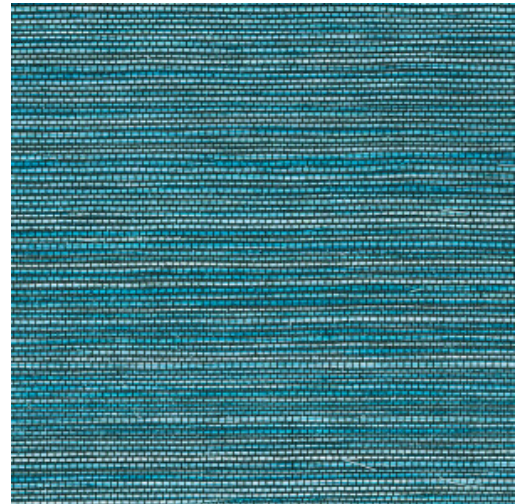

MARSH

Collection Textura

Story behind the collection

The most beautiful textures found in nature can also be showcased on the wall resulting into striking effects. From woven grasses to braided leaves and even leather: in the form of wallpaper, they shine brighter than ever. They are complemented by the textures of rough or very finely woven linen and brilliant silk. The colour palette of this vinyl collection ranges from timeless, soft hues to striking colour tones.

Technical specifications

Reference	31511A · Ocean
Product category	Refined
Composition	Vinyl wallpaper on paper backing
Description	A realistic recreation of woven grass
Dimensions	Rolls of 10.05 m x 1.00 m = 10 m ² (11 yds x 39.37" = 108 sq. ft.)
Pattern repeat	Free match 0 cm (0.00")
Adhesive	Arte Clearpro or a good quality dispersion adhesive
How to paste	Method 1: paste the wall and moisten the wallcovering. Method 2: paste the wallcovering.
Light resistance	Good lightfastness
How to remove	Peelable
Fire rating EU	B-s2, d0
Fire rating US	Class A
Maintenance	Extra-washable

Colourways (11)

31501A

31503A

31507A

31508A

31509A

31510A

31511A