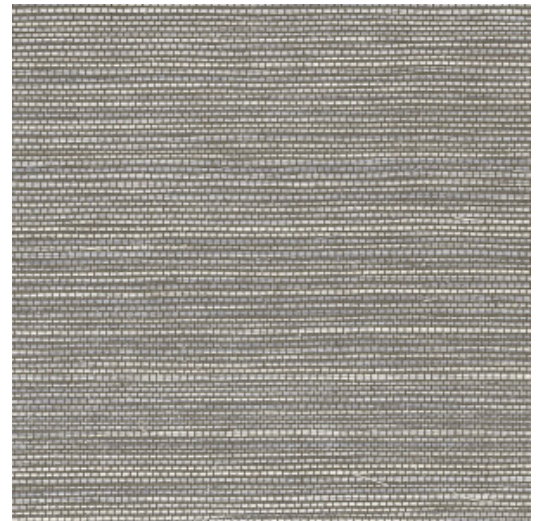

## Technical specifications

Reference	<u>31512</u>
Product category	Refined
Composition	Vinyl wallpaper on paper backing
Description	A realistic recreation of woven grass
Dimensions	XL-ROLL: Rolls of 10.05 m x 1.00 m = 10 m <sup>2</sup> (11 yds x 39.37" = 108 sq. ft.)
Pattern repeat	Free match 0 cm (0.00")
Adhesive	Arte Clearpro or a good quality dispersion adhesive
How to paste	Method 1: paste the wall and moisten the wallcovering. Method 2: paste the wallcovering.
Light resistance	Good lightfastness
How to remove	Peelable
Fire retardant EU	B-s2, d0
Fire retardant US	Class A
Maintenance	Extra-washable

## Colourways (17)

31500

31501

31502

31503

31504

31505

31506