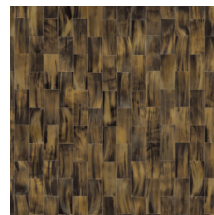

Technical specifications

Reference	<u>31520</u>
Product category	Refined
Composition	Vinyl wallpaper on paper backing
Description	Wallpaper with a replicated horn print
Dimensions	XL-ROLL: Rolls of 10.05 m x 1.00 m = 10 m ² (11 yds x 39.37" = 108 sq. ft.)
Pattern repeat	Free match 0 cm (0.00"), respecting the design height of 15 cm (5.91")
Adhesive	Arte Clearpro or a good quality dispersion adhesive
How to paste	Method 1: paste the wall and moisten the wallcovering. Method 2: paste the wallcovering.
Light resistance	Good lightfastness
How to remove	Peelable
Fire retardant EU	B-s2, d0
Fire retardant US	Class A
Maintenance	Extra-washable

Colourways (5)

31520

31521

31522

31523

31524

View

More info? [Click here](#)