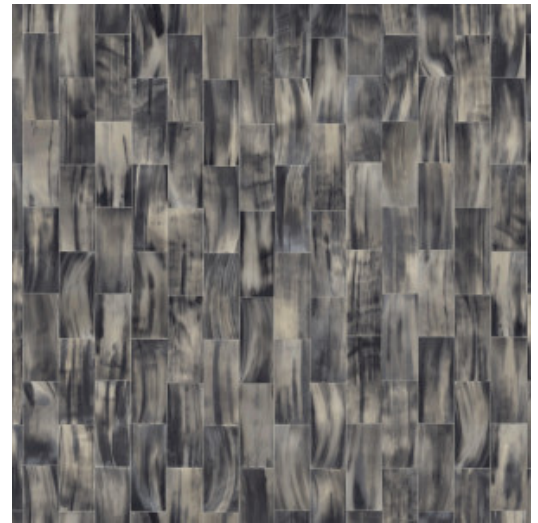

GAZELLE

Collection Avalon

Story behind the collection

Mystic prints, natural materials and tropical surprises: the Avalon collection by Arte brings the tropical heat into your home with its unique structural prints, no matter where you might find yourself. It's inspired by the legend of the Isle of Avalon, the mythical place shrouded in mist where everything grows in abundance. Dress up your walls with warm natural effects, like leather and woven grass, and add tropical colours with distinct style and class!

Technical specifications

Reference	<u>31520</u>
Product category	Refined
Composition	Vinyl wallpaper on paper backing
Description	Wallpaper with a replicated horn print
Dimensions	XL-ROLL: Rolls of 10.05 m x 1.00 m = 10 m ² (11 yds x 39.37" = 108 sq. ft.)
Pattern repeat	Free match 0 cm (0.00"), respecting the design height of 15 cm (5.91")
Adhesive	Arte Clearpro or a good quality dispersion adhesive
How to paste	Method 1: paste the wall and moisten the wallcovering. Method 2: paste the wallcovering.
Light resistance	Good lightfastness
How to remove	Peelable
Fire retardant EU	B-s2, d0
Fire retardant US	Class A
Maintenance	Extra-washable

Colourways (5)

31520

31521

31522

31523

31524

View

More info? [Click here](#)