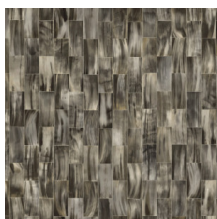

Technical specifications

Reference	<u>31520</u>
Product category	Refined
Composition	Vinyl wallpaper on paper backing
Description	Wallpaper with a replicated horn print
Dimensions	XL-ROLL: Rolls of 10.05 m x 1.00 m = 10 m ² (11 yds x 39.37" = 108 sq. ft.)
Pattern repeat	Free match 0 cm (0.00"), respecting the design height of 15 cm (5.91")
Adhesive	Arte Clearpro or a good quality dispersion adhesive
How to paste	Method 1: paste the wall and moisten the wallcovering. Method 2: paste the wallcovering.
Light resistance	Good lightfastness
How to remove	Peelable
Fire retardant EU	B-s2, d0
Fire retardant US	Class A
Maintenance	Extra-washable

Colourways (5)

31520

31521

31522

31523

31524

View

More info? [Click here](#)