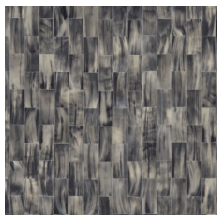

GAZELLE

Collection Avalon

Story behind the collection

Mystic prints, natural materials and tropical surprises: the Avalon collection by Arte brings the tropical heat into your home with its unique structural prints, no matter where you might find yourself. It's inspired by the legend of the Isle of Avalon, the mythical place shrouded in mist where everything grows in abundance. Dress up your walls with warm natural effects, like leather and woven grass, and add tropical colours with distinct style and class!

Technical specifications

Reference	<u>31520</u>
Product category	Refined
Composition	Vinyl wallpaper on paper backing
Description	Wallpaper with a replicated horn print
Dimensions	XL-ROLL: Rolls of 10.05 m x 1.00 m = 10 m ² (11 yds x 39.37" = 108 sq. ft.)
Pattern repeat	Free match 0 cm (0.00"), respecting the design height of 15 cm (5.91")
Adhesive	Arte Clearpro or a good quality dispersion adhesive
How to paste	Method 1: paste the wall and moisten the wallcovering. Method 2: paste the wallcovering.
Light resistance	Good lightfastness
How to remove	Peelable
Fire retardant EU	B-s2, d0
Fire retardant US	Class A
Maintenance	Extra-washable

Colourways (5)

31520

31521

31522

31523

31524

View

More info? [Click here](#)