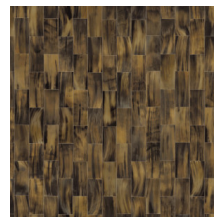

Technical specifications

Reference	<u>31523</u>
Product category	Refined
Composition	Vinyl wallpaper on paper backing
Description	Wallpaper with a replicated horn print
Dimensions	XL-ROLL: Rolls of 10.05 m x 1.00 m = 10 m ² (11 yds x 39.37" = 108 sq. ft.)
Pattern repeat	Free match 0 cm (0.00"), respecting the design height of 15 cm (5.91")
Adhesive	Arte Clearpro or a good quality dispersion adhesive
How to paste	Method 1: paste the wall and moisten the wallcovering. Method 2: paste the wallcovering.
Light resistance	Good lightfastness
How to remove	Peelable
Fire retardant EU	B-s2, d0
Fire retardant US	Class A
Maintenance	Extra-washable

Colourways (5)

31520

31521

31522

31523

31524

View

More info? [Click here](#)