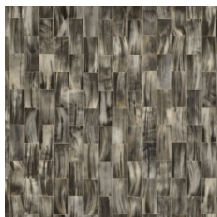

Technical specifications

Reference	<u>31523</u>
Product category	Refined
Composition	Vinyl wallpaper on paper backing
Description	Wallpaper with a replicated horn print
Dimensions	XL-ROLL: Rolls of 10.05 m x 1.00 m = 10 m ² (11 yds x 39.37" = 108 sq. ft.)
Pattern repeat	Free match 0 cm (0.00"), respecting the design height of 15 cm (5.91")
Adhesive	Arte Clearpro or a good quality dispersion adhesive
How to paste	Method 1: paste the wall and moisten the wallcovering. Method 2: paste the wallcovering.
Light resistance	Good lightfastness
How to remove	Peelable
Fire retardant EU	B-s2, d0
Fire retardant US	Class A
Maintenance	Extra-washable

Colourways (5)

31520

31521

31522

31523

31524

View

More info? [Click here](#)