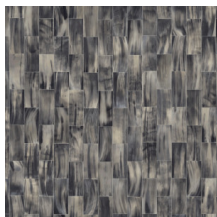

GAZELLE

Collection Avalon

Story behind the collection

Mystic prints, natural materials and tropical surprises: the Avalon collection by Arte brings the tropical heat into your home with its unique structural prints, no matter where you might find yourself. It's inspired by the legend of the Isle of Avalon, the mythical place shrouded in mist where everything grows in abundance. Dress up your walls with warm natural effects, like leather and woven grass, and add tropical colours with distinct style and class!

Technical specifications

Reference	<u>31523</u>
Product category	Refined
Composition	Vinyl wallpaper on paper backing
Description	Wallpaper with a replicated horn print
Dimensions	XL-ROLL: Rolls of 10.05 m x 1.00 m = 10 m ² (11 yds x 39.37" = 108 sq. ft.)
Pattern repeat	Free match 0 cm (0.00"), respecting the design height of 15 cm (5.91")
Adhesive	Arte Clearpro or a good quality dispersion adhesive
How to paste	Method 1: paste the wall and moisten the wallcovering. Method 2: paste the wallcovering.
Light resistance	Good lightfastness
How to remove	Peelable
Fire retardant EU	B-s2, d0
Fire retardant US	Class A
Maintenance	Extra-washable

Colourways (5)

31520

31521

31522

31523

31524

View

More info? [Click here](#)