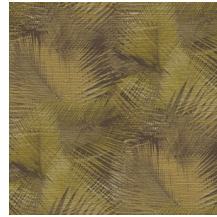

SHIELD

Collection Avalon

Story behind the collection

Mystic prints, natural materials and tropical surprises: the Avalon collection by Arte brings the tropical heat into your home with its unique structural prints, no matter where you might find yourself. It's inspired by the legend of the Isle of Avalon, the mythical place shrouded in mist where everything grows in abundance. Dress up your walls with warm natural effects, like leather and woven grass, and add tropical colours with distinct style and class!

Technical specifications

Reference	<u>31550</u>
Product category	Refined
Composition	Vinyl wallpaper on paper backing
Description	A detailed palm leaf print on a tangible structure of woven grass
Dimensions	XL-ROLL: Rolls of 10.05 m x 1.00 m = 10 m ² (11 yds x 39.37" = 108 sq. ft.)
Pattern repeat	Straight match 90 cm (35.43")
Adhesive	Arte Clearpro or a good quality dispersion adhesive
How to paste	Method 1: paste the wall and moisten the wallcovering. Method 2: paste the wallcovering.
Light resistance	Good lightfastness
How to remove	Peelable
Fire retardant EU	B-s2, d0
Fire retardant US	Class A
Maintenance	Extra-washable

Colourways (7)

31550

31551

31552

31553

31554

31555

31556