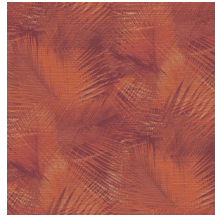

SHIELD

Collection Avalon

Story behind the collection

Mystic prints, natural materials and tropical surprises: the Avalon collection by Arte brings the tropical heat into your home with its unique structural prints, no matter where you might find yourself. It's inspired by the legend of the Isle of Avalon, the mythical place shrouded in mist where everything grows in abundance. Dress up your walls with warm natural effects, like leather and woven grass, and add tropical colours with distinct style and class!

Technical specifications

Reference	<u>31550</u>
Product category	Refined
Composition	Vinyl wallpaper on paper backing
Description	A detailed palm leaf print on a tangible structure of woven grass
Dimensions	XL-ROLL: Rolls of 10.05 m x 1.00 m = 10 m ² (11 yds x 39.37" = 108 sq. ft.)
Pattern repeat	Straight match 90 cm (35.43")
Adhesive	Arte Clearpro or a good quality dispersion adhesive
How to paste	Method 1: paste the wall and moisten the wallcovering. Method 2: paste the wallcovering.
Light resistance	Good lightfastness
How to remove	Peelable
Fire retardant EU	B-s2, d0
Fire retardant US	Class A
Maintenance	Extra-washable

Colourways (7)

31550

31551

31552

31553

31554

31555

31556