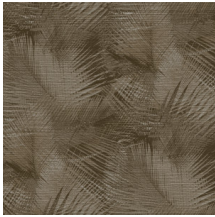

SHIELD

Collection Avalon

Story behind the collection

Mystic prints, natural materials and tropical surprises: the Avalon collection by Arte brings the tropical heat into your home with its unique structural prints, no matter where you might find yourself. It's inspired by the legend of the Isle of Avalon, the mythical place shrouded in mist where everything grows in abundance. Dress up your walls with warm natural effects, like leather and woven grass, and add tropical colours with distinct style and class!

Technical specifications

Reference	<u>31550</u>
Product category	Refined
Composition	Vinyl wallpaper on paper backing
Description	A detailed palm leaf print on a tangible structure of woven grass
Dimensions	XL-ROLL: Rolls of 10.05 m x 1.00 m = 10 m ² (11 yds x 39.37" = 108 sq. ft.)
Pattern repeat	Straight match 90 cm (35.43")
Adhesive	Arte Clearpro or a good quality dispersion adhesive
How to paste	Method 1: paste the wall and moisten the wallcovering. Method 2: paste the wallcovering.
Light resistance	Good lightfastness
How to remove	Peelable
Fire retardant EU	B-s2, d0
Fire retardant US	Class A
Maintenance	Extra-washable

Colourways (7)

31550

31551

31552

31553

31554

31555

31556