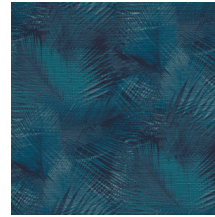

Technical specifications

Reference	<u>31550</u>
Product category	Refined
Composition	Vinyl wallpaper on paper backing
Description	A detailed palm leaf print on a tangible structure of woven grass
Dimensions	XL-ROLL: Rolls of 10.05 m x 1.00 m = 10 m ² (11 yds x 39.37" = 108 sq. ft.)
Pattern repeat	Straight match 90 cm (35.43")
Adhesive	Arte Clearpro or a good quality dispersion adhesive
How to paste	Method 1: paste the wall and moisten the wallcovering. Method 2: paste the wallcovering.
Light resistance	Good lightfastness
How to remove	Peelable
Fire retardant EU	B-s2, d0
Fire retardant US	Class A
Maintenance	Extra-washable

Colourways (7)

31550

31551

31552

31553

31554

31555

31556