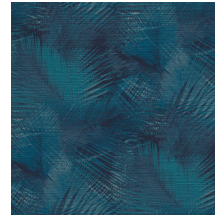

Technical specifications

Reference	<u>31551</u>
Product category	Refined
Composition	Vinyl wallpaper on paper backing
Description	A detailed palm leaf print on a tangible structure of woven grass
Dimensions	XL-ROLL: Rolls of 10.05 m x 1.00 m = 10 m ² (11 yds x 39.37" = 108 sq. ft.)
Pattern repeat	Straight match 90 cm (35.43")
Adhesive	Arte Clearpro or a good quality dispersion adhesive
How to paste	Method 1: paste the wall and moisten the wallcovering. Method 2: paste the wallcovering.
Light resistance	Good lightfastness
How to remove	Peelable
Fire retardant EU	B-s2, d0
Fire retardant US	Class A
Maintenance	Extra-washable

Colourways (7)

31550

31551

31552

31553

31554

31555

31556