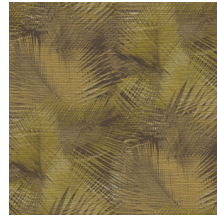

## Story behind the collection

Mystic prints, natural materials and tropical surprises: the Avalon collection by Arte brings the tropical heat into your home with its unique structural prints, no matter where you might find yourself. It's inspired by the legend of the Isle of Avalon, the mythical place shrouded in mist where everything grows in abundance. Dress up your walls with warm natural effects, like leather and woven grass, and add tropical colours with distinct style and class!

## Technical specifications

|                   |   |
|-------------------|---|
| Reference         | <u>31551</u>  |
| Product category  | Refined   |
| Composition       | Vinyl wallpaper on paper backing  |
| Description       | A detailed palm leaf print on a tangible structure of woven grass                         |
| Dimensions        | XL-ROLL: Rolls of 10.05 m x 1.00 m = 10 m <sup>2</sup><br>(11 yds x 39.37" = 108 sq. ft.) |
| Pattern repeat    | Straight match 90 cm (35.43")   |
| Adhesive          | Arte Clearpro or a good quality dispersion adhesive                                       |
| How to paste      | Method 1: paste the wall and moisten the wallcovering. Method 2: paste the wallcovering.  |
| Light resistance  | Good lightfastness  |
| How to remove     | Peelable  |
| Fire retardant EU | B-s2, d0  |
| Fire retardant US | Class A   |
| Maintenance       | Extra-washable  |

## Colourways (7)

31550

31551

31552

31553

31554

31555

31556