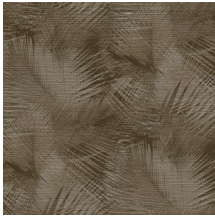

## Technical specifications

|                   |   |
|-------------------|---|
| Reference         | <u>31551</u>  |
| Product category  | Refined   |
| Composition       | Vinyl wallpaper on paper backing  |
| Description       | A detailed palm leaf print on a tangible structure of woven grass                         |
| Dimensions        | XL-ROLL: Rolls of 10.05 m x 1.00 m = 10 m <sup>2</sup><br>(11 yds x 39.37" = 108 sq. ft.) |
| Pattern repeat    | Straight match 90 cm (35.43")   |
| Adhesive          | Arte Clearpro or a good quality dispersion adhesive                                       |
| How to paste      | Method 1: paste the wall and moisten the wallcovering. Method 2: paste the wallcovering.  |
| Light resistance  | Good lightfastness  |
| How to remove     | Peelable  |
| Fire retardant EU | B-s2, d0  |
| Fire retardant US | Class A   |
| Maintenance       | Extra-washable  |

## Colourways (7)

31550

31551

31552

31553

31554

31555

31556