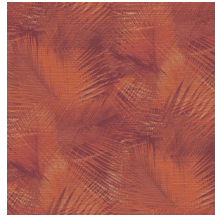

SHIELD

Collection Avalon

Story behind the collection

Mystic prints, natural materials and tropical surprises: the Avalon collection by Arte brings the tropical heat into your home with its unique structural prints, no matter where you might find yourself. It's inspired by the legend of the Isle of Avalon, the mythical place shrouded in mist where everything grows in abundance. Dress up your walls with warm natural effects, like leather and woven grass, and add tropical colours with distinct style and class!

Technical specifications

Reference	<u>31551</u>
Product category	Refined
Composition	Vinyl wallpaper on paper backing
Description	A detailed palm leaf print on a tangible structure of woven grass
Dimensions	XL-ROLL: Rolls of 10.05 m x 1.00 m = 10 m ² (11 yds x 39.37" = 108 sq. ft.)
Pattern repeat	Straight match 90 cm (35.43")
Adhesive	Arte Clearpro or a good quality dispersion adhesive
How to paste	Method 1: paste the wall and moisten the wallcovering. Method 2: paste the wallcovering.
Light resistance	Good lightfastness
How to remove	Peelable
Fire retardant EU	B-s2, d0
Fire retardant US	Class A
Maintenance	Extra-washable

Colourways (7)

31550

31551

31552

31553

31554

31555

31556