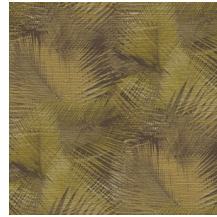

SHIELD

Collection Avalon

Story behind the collection

Mystic prints, natural materials and tropical surprises: the Avalon collection by Arte brings the tropical heat into your home with its unique structural prints, no matter where you might find yourself. It's inspired by the legend of the Isle of Avalon, the mythical place shrouded in mist where everything grows in abundance. Dress up your walls with warm natural effects, like leather and woven grass, and add tropical colours with distinct style and class!

Technical specifications

Reference	<u>31551</u>
Product category	Refined
Composition	Vinyl wallpaper on paper backing
Description	A detailed palm leaf print on a tangible structure of woven grass
Dimensions	XL-ROLL: Rolls of 10.05 m x 1.00 m = 10 m ² (11 yds x 39.37" = 108 sq. ft.)
Pattern repeat	Straight match 90 cm (35.43")
Adhesive	Arte Clearpro or a good quality dispersion adhesive
How to paste	Method 1: paste the wall and moisten the wallcovering. Method 2: paste the wallcovering.
Light resistance	Good lightfastness
How to remove	Peelable
Fire retardant EU	B-s2, d0
Fire retardant US	Class A
Maintenance	Extra-washable

Colourways (7)

31550

31551

31552

31553

31554

31555

31556