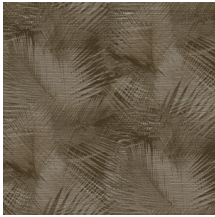

SHIELD

Collection Avalon

Story behind the collection

Mystic prints, natural materials and tropical surprises: the Avalon collection by Arte brings the tropical heat into your home with its unique structural prints, no matter where you might find yourself. It's inspired by the legend of the Isle of Avalon, the mythical place shrouded in mist where everything grows in abundance. Dress up your walls with warm natural effects, like leather and woven grass, and add tropical colours with distinct style and class!

Technical specifications

Reference	<u>31551</u>
Product category	Refined
Composition	Vinyl wallpaper on paper backing
Description	A detailed palm leaf print on a tangible structure of woven grass
Dimensions	XL-ROLL: Rolls of 10.05 m x 1.00 m = 10 m ² (11 yds x 39.37" = 108 sq. ft.)
Pattern repeat	Straight match 90 cm (35.43")
Adhesive	Arte Clearpro or a good quality dispersion adhesive
How to paste	Method 1: paste the wall and moisten the wallcovering. Method 2: paste the wallcovering.
Light resistance	Good lightfastness
How to remove	Peelable
Fire retardant EU	B-s2, d0
Fire retardant US	Class A
Maintenance	Extra-washable

Colourways (7)

31550

31551

31552

31553

31554

31555

31556