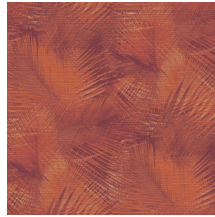

## Technical specifications

Reference	<u>31552</u>
Product category	Refined
Composition	Vinyl wallpaper on paper backing
Description	A detailed palm leaf print on a tangible structure of woven grass
Dimensions	XL-ROLL: Rolls of 10.05 m x 1.00 m = 10 m <sup>2</sup> (11 yds x 39.37" = 108 sq. ft.)
Pattern repeat	Straight match 90 cm (35.43")
Adhesive	Arte Clearpro or a good quality dispersion adhesive
How to paste	Method 1: paste the wall and moisten the wallcovering. Method 2: paste the wallcovering.
Light resistance	Good lightfastness
How to remove	Peelable
Fire retardant EU	B-s2, d0
Fire retardant US	Class A
Maintenance	Extra-washable

## Colourways (7)

31550

31551

31552

31553

31554

31555

31556