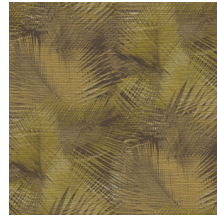

## Story behind the collection

Mystic prints, natural materials and tropical surprises: the Avalon collection by Arte brings the tropical heat into your home with its unique structural prints, no matter where you might find yourself. It's inspired by the legend of the Isle of Avalon, the mythical place shrouded in mist where everything grows in abundance. Dress up your walls with warm natural effects, like leather and woven grass, and add tropical colours with distinct style and class!

## Technical specifications

Reference	<u>31552</u>
Product category	Refined
Composition	Vinyl wallpaper on paper backing
Description	A detailed palm leaf print on a tangible structure of woven grass
Dimensions	XL-ROLL: Rolls of 10.05 m x 1.00 m = 10 m <sup>2</sup> (11 yds x 39.37" = 108 sq. ft.)
Pattern repeat	Straight match 90 cm (35.43")
Adhesive	Arte Clearpro or a good quality dispersion adhesive
How to paste	Method 1: paste the wall and moisten the wallcovering. Method 2: paste the wallcovering.
Light resistance	Good lightfastness
How to remove	Peelable
Fire retardant EU	B-s2, d0
Fire retardant US	Class A
Maintenance	Extra-washable

## Colourways (7)

31550

31551

31552

31553

31554

31555

31556