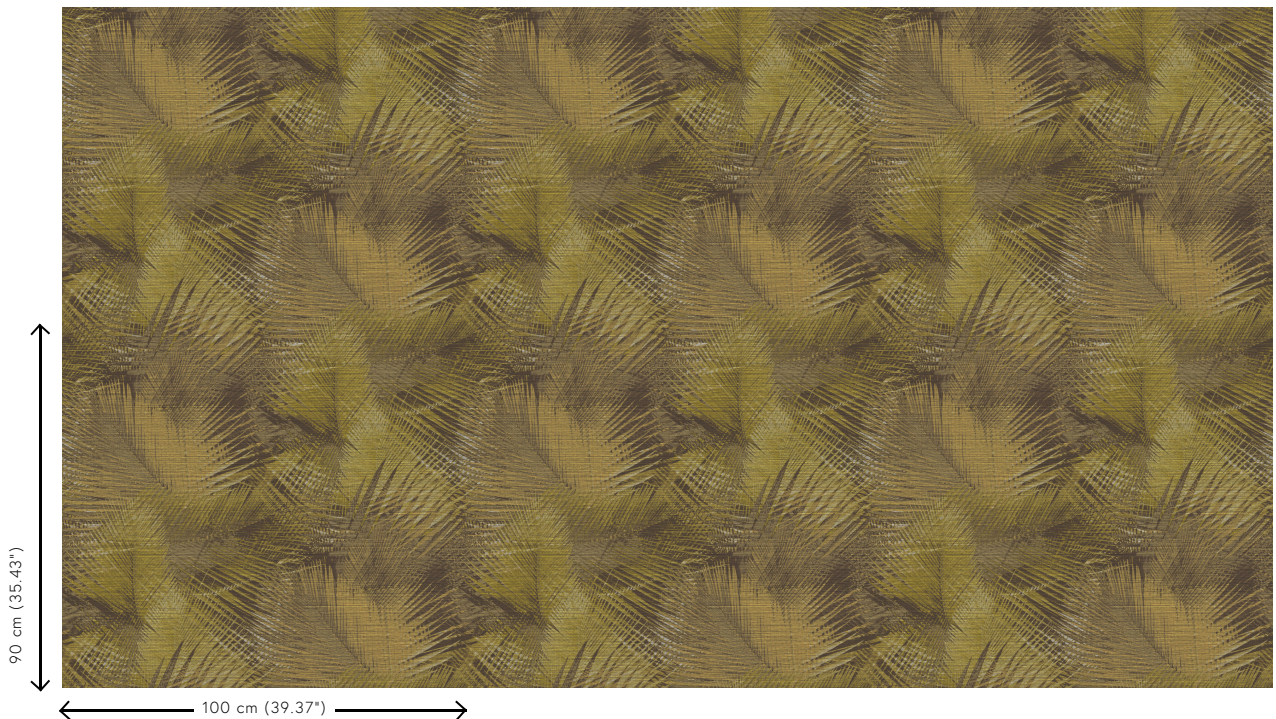

Colourways (7)

31550

31551

31552

31553

31554

31555

31556

View

More info? [Click here](#)

Order samples, calculate quantities, view instructional videos, download technical information and more:
www.arte-international.com

ARTE®

wallcoverings for the ultimate in refinement