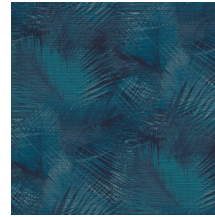

## Technical specifications

Reference	<u>31552</u>
Product category	Refined
Composition	Vinyl wallpaper on paper backing
Description	A detailed palm leaf print on a tangible structure of woven grass
Dimensions	XL-ROLL: Rolls of 10.05 m x 1.00 m = 10 m <sup>2</sup> (11 yds x 39.37" = 108 sq. ft.)
Pattern repeat	Straight match 90 cm (35.43")
Adhesive	Arte Clearpro or a good quality dispersion adhesive
How to paste	Method 1: paste the wall and moisten the wallcovering. Method 2: paste the wallcovering.
Light resistance	Good lightfastness
How to remove	Peelable
Fire retardant EU	B-s2, d0
Fire retardant US	Class A
Maintenance	Extra-washable

## Colourways (7)

31550

31551

31552

31553

31554

31555

31556