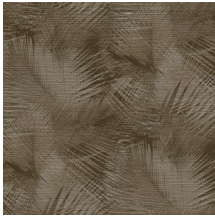

## Technical specifications

Reference	<u>31552</u>
Product category	Refined
Composition	Vinyl wallpaper on paper backing
Description	A detailed palm leaf print on a tangible structure of woven grass
Dimensions	XL-ROLL: Rolls of 10.05 m x 1.00 m = 10 m <sup>2</sup> (11 yds x 39.37" = 108 sq. ft.)
Pattern repeat	Straight match 90 cm (35.43")
Adhesive	Arte Clearpro or a good quality dispersion adhesive
How to paste	Method 1: paste the wall and moisten the wallcovering. Method 2: paste the wallcovering.
Light resistance	Good lightfastness
How to remove	Peelable
Fire retardant EU	B-s2, d0
Fire retardant US	Class A
Maintenance	Extra-washable

## Colourways (7)

31550

31551

31552

31553

31554

31555

31556