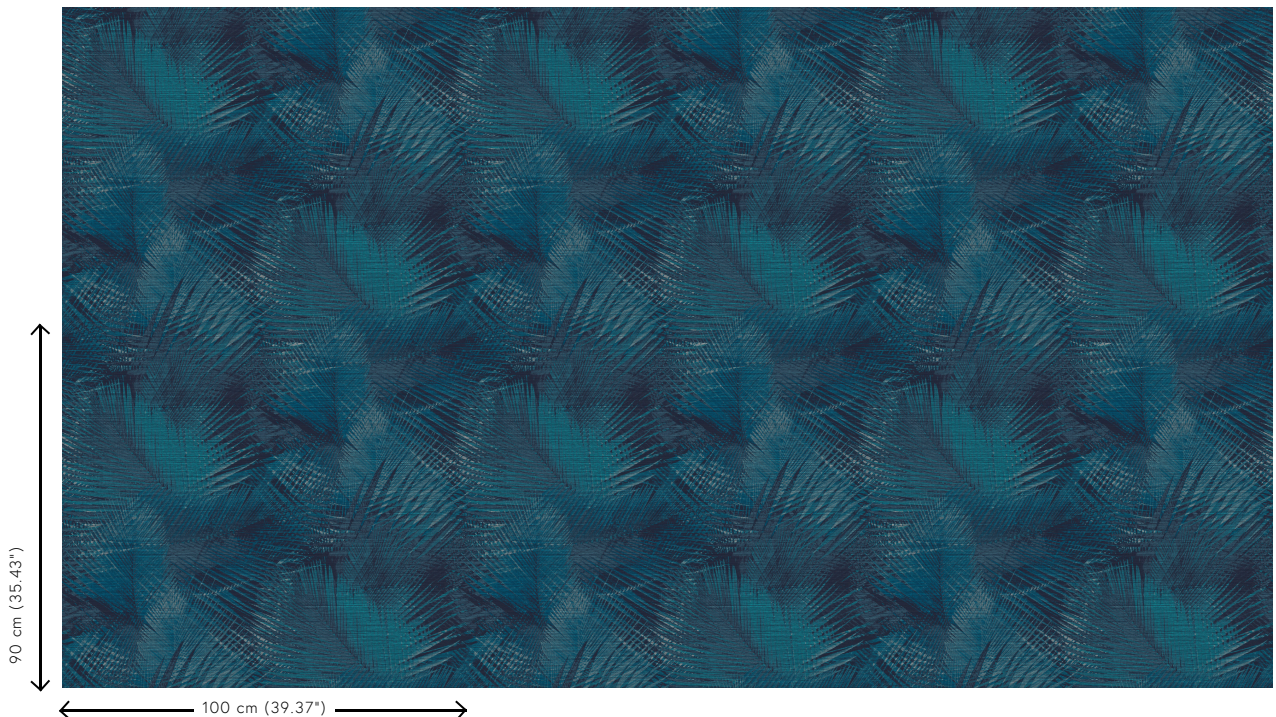

Colourways (7)

31550

31551

31552

31553

31554

31555

31556

View

More info? [Click here](#)

Order samples, calculate quantities, view instructional videos, download technical information and more:
www.arte-international.com

ARTE®

wallcoverings for the ultimate in refinement