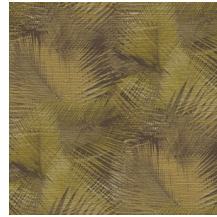

## Story behind the collection

Mystic prints, natural materials and tropical surprises: the Avalon collection by Arte brings the tropical heat into your home with its unique structural prints, no matter where you might find yourself. It's inspired by the legend of the Isle of Avalon, the mythical place shrouded in mist where everything grows in abundance. Dress up your walls with warm natural effects, like leather and woven grass, and add tropical colours with distinct style and class!

## Technical specifications

Reference	<u>31553</u>
Product category	Refined
Composition	Vinyl wallpaper on paper backing
Description	A detailed palm leaf print on a tangible structure of woven grass
Dimensions	XL-ROLL: Rolls of 10.05 m x 1.00 m = 10 m <sup>2</sup> (11 yds x 39.37" = 108 sq. ft.)
Pattern repeat	Straight match 90 cm (35.43")
Adhesive	Arte Clearpro or a good quality dispersion adhesive
How to paste	Method 1: paste the wall and moisten the wallcovering. Method 2: paste the wallcovering.
Light resistance	Good lightfastness
How to remove	Peelable
Fire retardant EU	B-s2, d0
Fire retardant US	Class A
Maintenance	Extra-washable

## Colourways (7)

31550

31551

31552

31553

31554

31555

31556