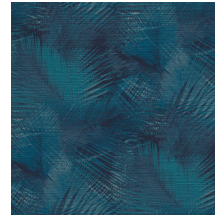

## Technical specifications

Reference	<u>31553</u>
Product category	Refined
Composition	Vinyl wallpaper on paper backing
Description	A detailed palm leaf print on a tangible structure of woven grass
Dimensions	XL-ROLL: Rolls of 10.05 m x 1.00 m = 10 m <sup>2</sup> (11 yds x 39.37" = 108 sq. ft.)
Pattern repeat	Straight match 90 cm (35.43")
Adhesive	Arte Clearpro or a good quality dispersion adhesive
How to paste	Method 1: paste the wall and moisten the wallcovering. Method 2: paste the wallcovering.
Light resistance	Good lightfastness
How to remove	Peelable
Fire retardant EU	B-s2, d0
Fire retardant US	Class A
Maintenance	Extra-washable

## Colourways (7)

31550

31551

31552

31553

31554

31555

31556