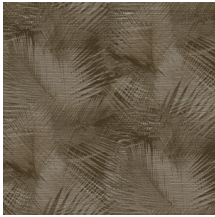

## Technical specifications

Reference	<u>31553</u>
Product category	Refined
Composition	Vinyl wallpaper on paper backing
Description	A detailed palm leaf print on a tangible structure of woven grass
Dimensions	XL-ROLL: Rolls of 10.05 m x 1.00 m = 10 m <sup>2</sup> (11 yds x 39.37" = 108 sq. ft.)
Pattern repeat	Straight match 90 cm (35.43")
Adhesive	Arte Clearpro or a good quality dispersion adhesive
How to paste	Method 1: paste the wall and moisten the wallcovering. Method 2: paste the wallcovering.
Light resistance	Good lightfastness
How to remove	Peelable
Fire retardant EU	B-s2, d0
Fire retardant US	Class A
Maintenance	Extra-washable

## Colourways (7)

31550

31551

31552

31553

31554

31555

31556