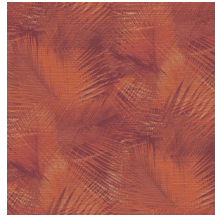

## Technical specifications

Reference	<u>31553</u>
Product category	Refined
Composition	Vinyl wallpaper on paper backing
Description	A detailed palm leaf print on a tangible structure of woven grass
Dimensions	XL-ROLL: Rolls of 10.05 m x 1.00 m = 10 m <sup>2</sup> (11 yds x 39.37" = 108 sq. ft.)
Pattern repeat	Straight match 90 cm (35.43")
Adhesive	Arte Clearpro or a good quality dispersion adhesive
How to paste	Method 1: paste the wall and moisten the wallcovering. Method 2: paste the wallcovering.
Light resistance	Good lightfastness
How to remove	Peelable
Fire retardant EU	B-s2, d0
Fire retardant US	Class A
Maintenance	Extra-washable

## Colourways (7)

31550

31551

31552

31553

31554

31555

31556