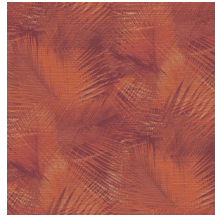

Colourways (7)

31550

31551

31552

31553

31554

31555

31556

View

More info? [Click here](#)

Order samples, calculate quantities, view instructional videos, download technical information and more:
www.arte-international.com

ARTE®

wallcoverings for the ultimate in refinement