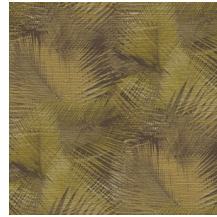

## Story behind the collection

Mystic prints, natural materials and tropical surprises: the Avalon collection by Arte brings the tropical heat into your home with its unique structural prints, no matter where you might find yourself. It's inspired by the legend of the Isle of Avalon, the mythical place shrouded in mist where everything grows in abundance. Dress up your walls with warm natural effects, like leather and woven grass, and add tropical colours with distinct style and class!

## Technical specifications

|                   |   |
|-------------------|---|
| Reference         | <u>31554</u>  |
| Product category  | Refined   |
| Composition       | Vinyl wallpaper on paper backing  |
| Description       | A detailed palm leaf print on a tangible structure of woven grass                         |
| Dimensions        | XL-ROLL: Rolls of 10.05 m x 1.00 m = 10 m <sup>2</sup><br>(11 yds x 39.37" = 108 sq. ft.) |
| Pattern repeat    | Straight match 90 cm (35.43")   |
| Adhesive          | Arte Clearpro or a good quality dispersion adhesive                                       |
| How to paste      | Method 1: paste the wall and moisten the wallcovering. Method 2: paste the wallcovering.  |
| Light resistance  | Good lightfastness  |
| How to remove     | Peelable  |
| Fire retardant EU | B-s2, d0  |
| Fire retardant US | Class A   |
| Maintenance       | Extra-washable  |

## Colourways (7)

31550

31551

31552

31553

31554

31555

31556