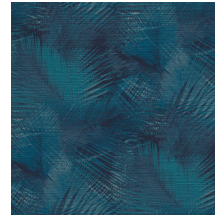

Colourways (7)

31550

31551

31552

31553

31554

31555

31556

View

More info? [Click here](#)

Order samples, calculate quantities, view instructional videos, download technical information and more:
www.arte-international.com

ARTE®

wallcoverings for the ultimate in refinement