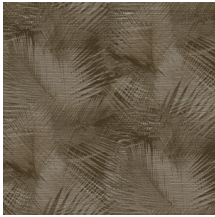

## Technical specifications

|                   |   |
|-------------------|---|
| Reference         | <u>31554</u>  |
| Product category  | Refined   |
| Composition       | Vinyl wallpaper on paper backing  |
| Description       | A detailed palm leaf print on a tangible structure of woven grass                         |
| Dimensions        | XL-ROLL: Rolls of 10.05 m x 1.00 m = 10 m <sup>2</sup><br>(11 yds x 39.37" = 108 sq. ft.) |
| Pattern repeat    | Straight match 90 cm (35.43")   |
| Adhesive          | Arte Clearpro or a good quality dispersion adhesive                                       |
| How to paste      | Method 1: paste the wall and moisten the wallcovering. Method 2: paste the wallcovering.  |
| Light resistance  | Good lightfastness  |
| How to remove     | Peelable  |
| Fire retardant EU | B-s2, d0  |
| Fire retardant US | Class A   |
| Maintenance       | Extra-washable  |

## Colourways (7)

31550

31551

31552

31553

31554

31555

31556