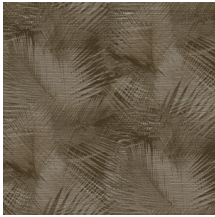

Colourways (7)

31550

31551

31552

31553

31554

31555

31556

View

More info? [Click here](#)

Order samples, calculate quantities, view instructional videos, download technical information and more:
www.arte-international.com

ARTE®

wallcoverings for the ultimate in refinement