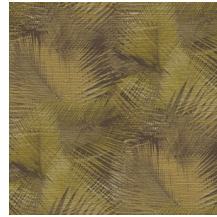

Colourways (7)

31550

31551

31552

31553

31554

31555

31556

View

More info? [Click here](#)

Order samples, calculate quantities, view instructional videos, download technical information and more:
www.arte-international.com

ARTE®

wallcoverings for the ultimate in refinement