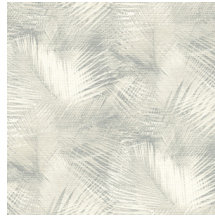

## Technical specifications

|                   |                                                                                           |
|-------------------|-------------------------------------------------------------------------------------------|
| Reference         | <u>31556</u>                                                                              |
| Product category  | Refined                                                                                   |
| Composition       | Vinyl wallpaper on paper backing                                                          |
| Description       | A detailed palm leaf print on a tangible structure of woven grass                         |
| Dimensions        | XL-ROLL: Rolls of 10.05 m x 1.00 m = 10 m <sup>2</sup><br>(11 yds x 39.37" = 108 sq. ft.) |
| Pattern repeat    | Straight match 90 cm (35.43")                                                             |
| Adhesive          | Arte Clearpro or a good quality dispersion adhesive                                       |
| How to paste      | Method 1: paste the wall and moisten the wallcovering. Method 2: paste the wallcovering.  |
| Light resistance  | Good lightfastness                                                                        |
| How to remove     | Peelable                                                                                  |
| Fire retardant EU | B-s2, d0                                                                                  |
| Fire retardant US | Class A                                                                                   |
| Maintenance       | Extra-washable                                                                            |

## Colourways (7)

31550

31551

31552

31553

31554

31555

31556