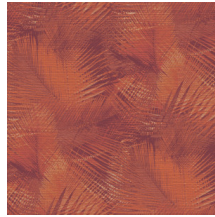

## Technical specifications

Reference	<u>31556</u>
Product category	Refined
Composition	Vinyl wallpaper on paper backing
Description	A detailed palm leaf print on a tangible structure of woven grass
Dimensions	XL-ROLL: Rolls of 10.05 m x 1.00 m = 10 m <sup>2</sup> (11 yds x 39.37" = 108 sq. ft.)
Pattern repeat	Straight match 90 cm (35.43")
Adhesive	Arte Clearpro or a good quality dispersion adhesive
How to paste	Method 1: paste the wall and moisten the wallcovering. Method 2: paste the wallcovering.
Light resistance	Good lightfastness
How to remove	Peelable
Fire retardant EU	B-s2, d0
Fire retardant US	Class A
Maintenance	Extra-washable

## Colourways (7)

31550

31551

31552

31553

31554

31555

31556