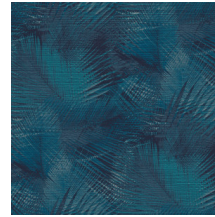

## Technical specifications

Reference	<u>31556</u>
Product category	Refined
Composition	Vinyl wallpaper on paper backing
Description	A detailed palm leaf print on a tangible structure of woven grass
Dimensions	XL-ROLL: Rolls of 10.05 m x 1.00 m = 10 m <sup>2</sup> (11 yds x 39.37" = 108 sq. ft.)
Pattern repeat	Straight match 90 cm (35.43")
Adhesive	Arte Clearpro or a good quality dispersion adhesive
How to paste	Method 1: paste the wall and moisten the wallcovering. Method 2: paste the wallcovering.
Light resistance	Good lightfastness
How to remove	Peelable
Fire retardant EU	B-s2, d0
Fire retardant US	Class A
Maintenance	Extra-washable

## Colourways (7)

31550

31551

31552

31553

31554

31555

31556