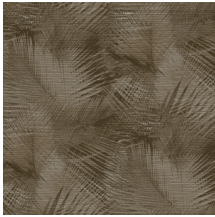

## Technical specifications

Reference	<u>31556</u>
Product category	Refined
Composition	Vinyl wallpaper on paper backing
Description	A detailed palm leaf print on a tangible structure of woven grass
Dimensions	XL-ROLL: Rolls of 10.05 m x 1.00 m = 10 m <sup>2</sup> (11 yds x 39.37" = 108 sq. ft.)
Pattern repeat	Straight match 90 cm (35.43")
Adhesive	Arte Clearpro or a good quality dispersion adhesive
How to paste	Method 1: paste the wall and moisten the wallcovering. Method 2: paste the wallcovering.
Light resistance	Good lightfastness
How to remove	Peelable
Fire retardant EU	B-s2, d0
Fire retardant US	Class A
Maintenance	Extra-washable

## Colourways (7)

31550

31551

31552

31553

31554

31555

31556