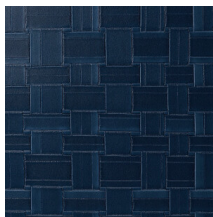

WEAVE

Collection Textura

Story behind the collection

The most beautiful textures found in nature can also be showcased on the wall resulting into striking effects. From woven grasses to braided leaves and even leather: in the form of wallpaper, they shine brighter than ever. They are complemented by the textures of rough or very finely woven linen and brilliant silk. The colour palette of this vinyl collection ranges from timeless, soft hues to striking colour tones.

Technical specifications

Reference	31570A • Glazed White
Product category	Refined
Composition	Vinyl wallpaper on paper backing
Description	Based on braided leather, with a relief that creates a very realistic impression
Dimensions	Rolls of 10.05 m x 1.00 m = 10 m ² (11 yds x 39.37" = 108 sq. ft.)
Pattern repeat	Straight match 32 cm (12.60")
Adhesive	Arte Clearpro or a good quality dispersion adhesive
How to paste	Method 1: paste the wall and moisten the wallcovering. Method 2: paste the wallcovering.
Light resistance	Good lightfastness
How to remove	Peelable
Fire retardant EU	B-s2, d0
Fire retardant US	Class A
Maintenance	Extra-washable

Colourways (5)

31570A

31571A

31572A

31576A

31577A

View

More info? [Click here](#)