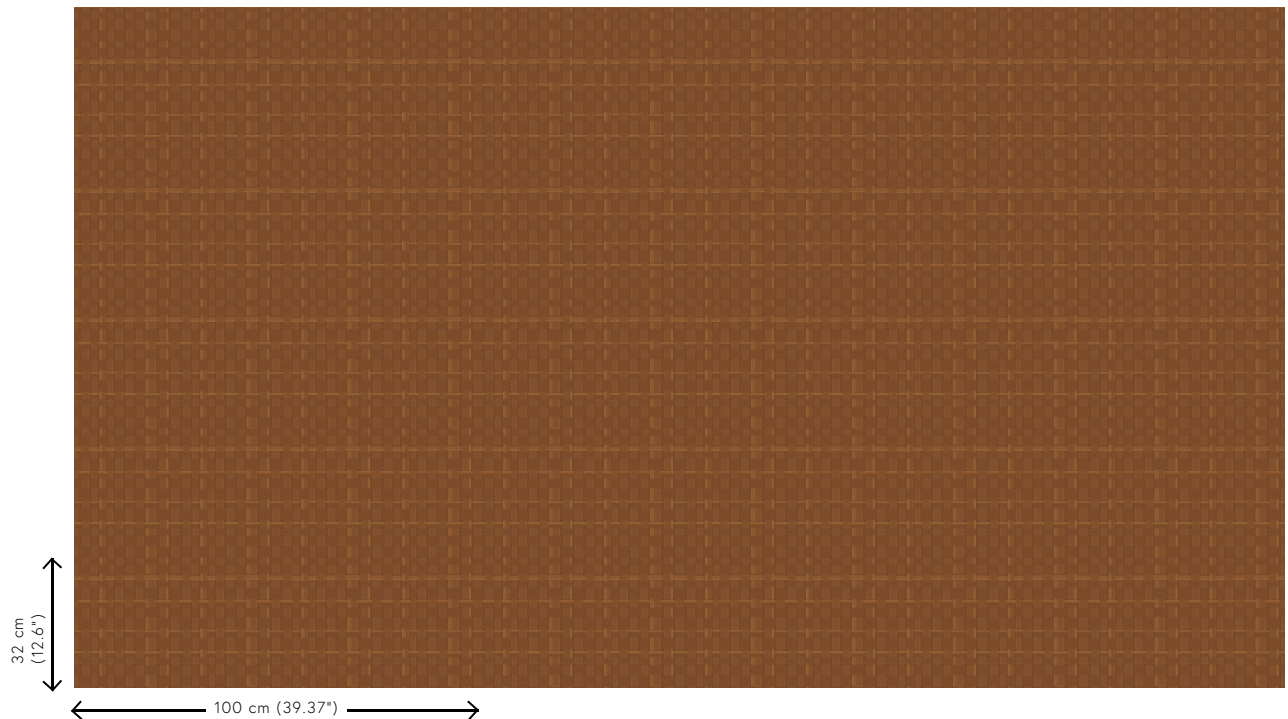

Colourways (9)

31570

31571

31572

31573

31574

31575

31576

31577

31578

View

More info? [Click here](#)

Order samples, calculate quantities, view instructional videos, download technical information and more:
www.arte-international.com

ARTE®

wallcoverings for the ultimate in refinement