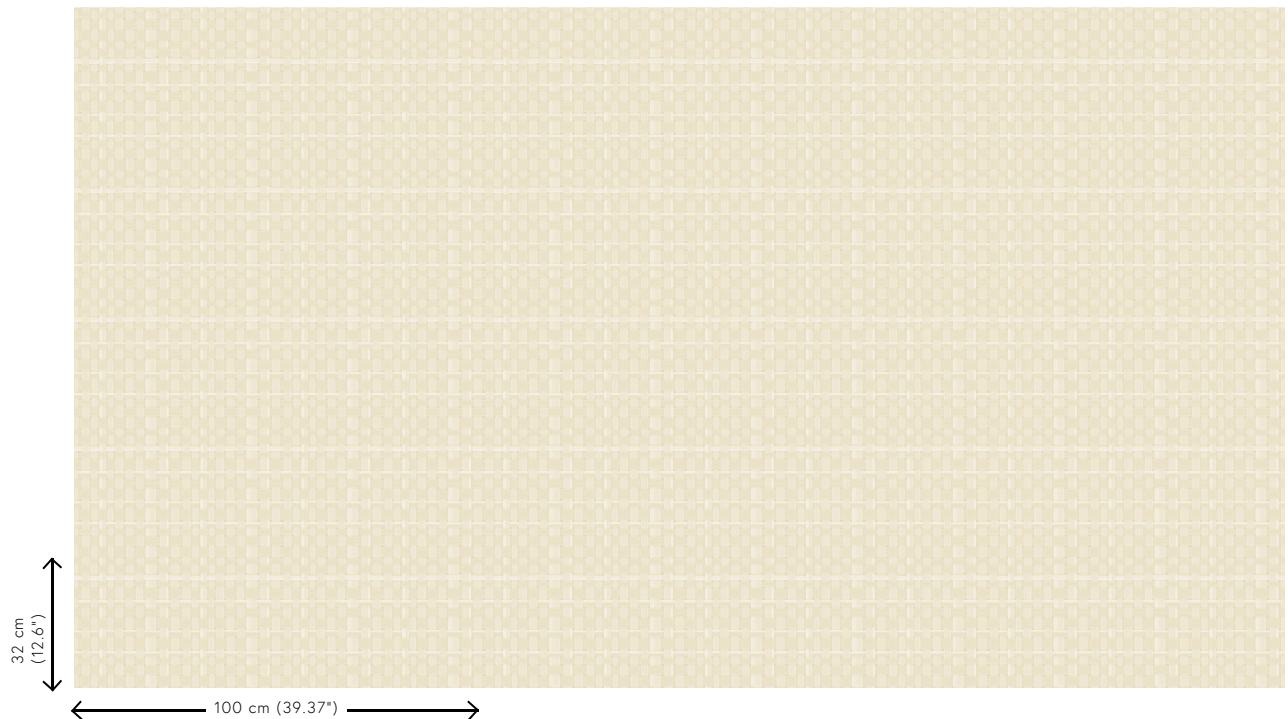

Colourways (9)

31570

31571

31572

31573

31574

31575

31576

31577

31578

View

More info? [Click here](#)

Order samples, calculate quantities, view instructional videos, download technical information and more:
www.arte-international.com

ARTE®

wallcoverings for the ultimate in refinement