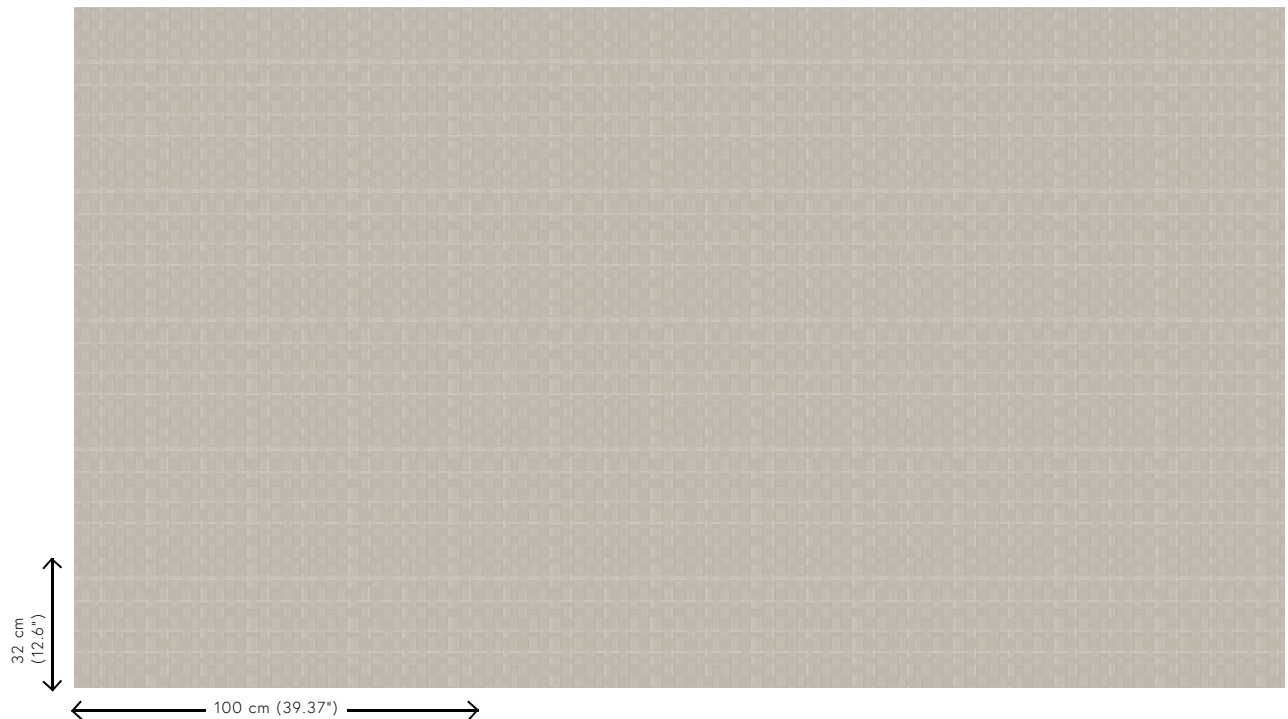

Colourways (9)

31570

31571

31572

31573

31574

31575

31576

31577

31578

View

More info? [Click here](#)

Order samples, calculate quantities, view instructional videos, download technical information and more:
www.arte-international.com

ARTE®

wallcoverings for the ultimate in refinement