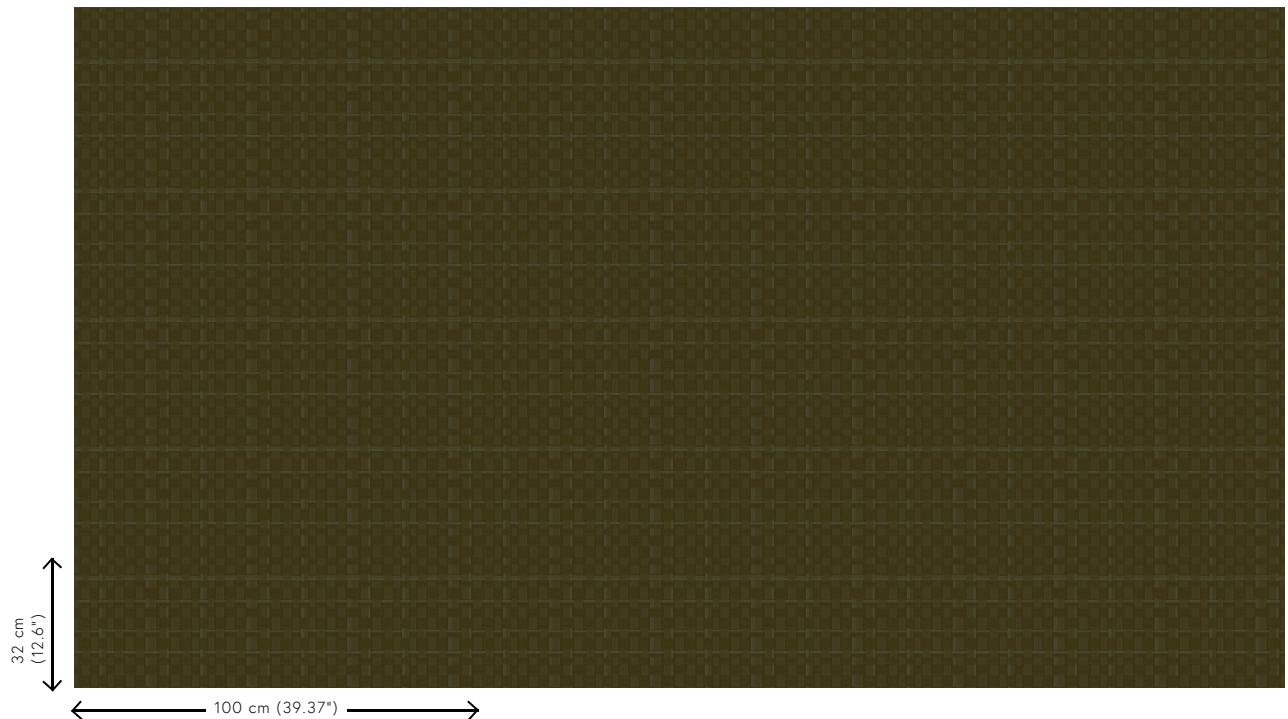

Colourways (9)

31570

31571

31572

31573

31574

31575

31576

31577

31578

View

More info? [Click here](#)

Order samples, calculate quantities, view instructional videos, download technical information and more:
www.arte-international.com

ARTE®

wallcoverings for the ultimate in refinement