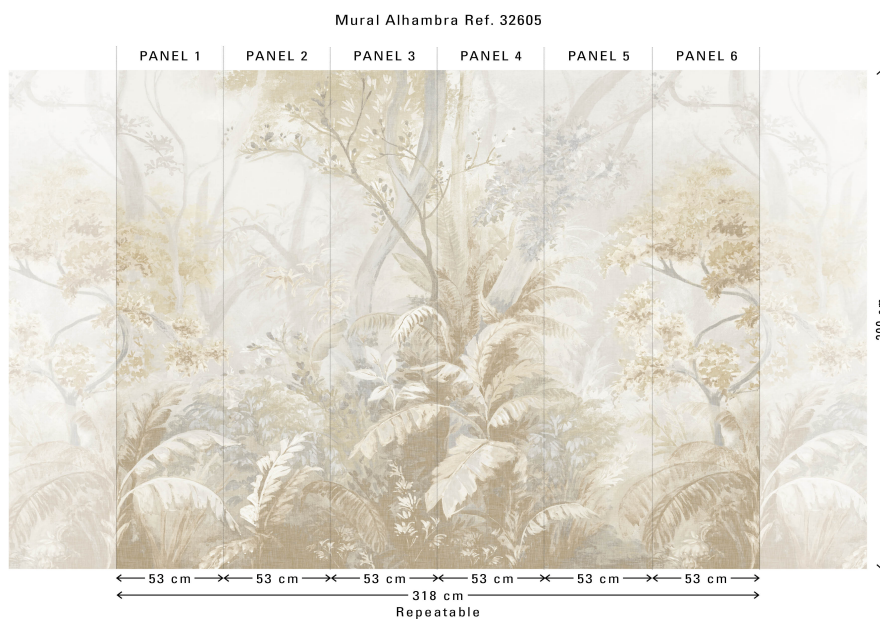

Alhambra

Collection Natural Chic

Story behind the collection

The island of Sicily and the Spanish region of Andalusia together served as inspiration for the Natural Chic wallpaper collection. The natural materials, earthy colours, and southern flora bring an atmosphere of effortless luxury and casual elegance to your interior.

Technical specifications

Reference	<u>32605</u>
Composition	Wallpaper on non-woven backing
Dimensions	Panoramic of 318 cm (6 x 53 cm) x 300 cm = 9.54 m ² (125.20" x 118.11" = 103 sq. ft.)
Remark	The pattern is repeatable, allowing several panoramics to be joined together
Adhesive	Arte Clearpro or a good quality dispersion adhesive
How to paste	Paste the wall
Light resistance	Good lightfastness
How to remove	Strippable
Maintenance	Washable

Colourways (3)

32605

32606

32607

View

More info? [Click here](#)

Order samples, calculate quantities, view instructional videos, download technical information and more:
www.arte-international.com