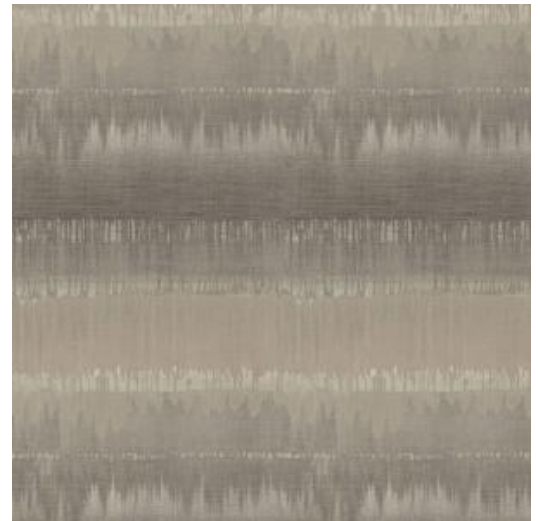

# Cappella

Collection Natural Chic

## Story behind the collection

The island of Sicily and the Spanish region of Andalusia together served as inspiration for the Natural Chic wallpaper collection. The natural materials, earthy colours, and southern flora bring an atmosphere of effortless luxury and casual elegance to your interior.

## Technical specifications

Reference	<u>32620</u>
Composition	Wallpaper on non-woven backing
Dimensions	Rolls of 10.05 m x 0.53 m (11 yds x 20.86")
Pattern repeat	Straight match 70 cm (27.56")
Adhesive	Arte Clearpro or a good quality dispersion adhesive
How to paste	Paste the wall
Light resistance	Good lightfastness
How to remove	Strippable
Maintenance	Washable