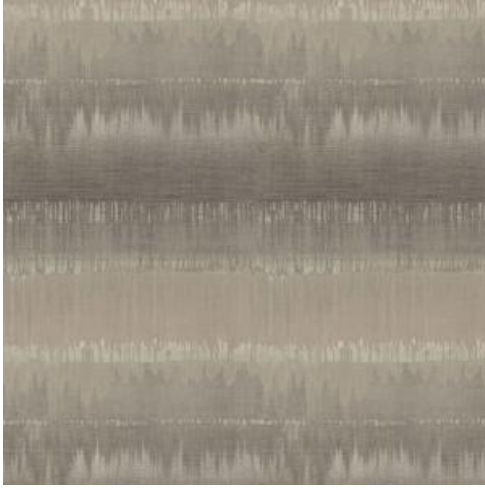

Colourways (3)

32620