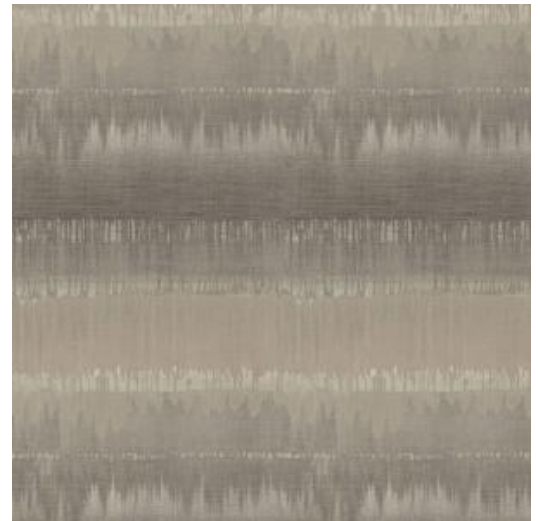

Cappella

Collection Natural Chic

Story behind the collection

The island of Sicily and the Spanish region of Andalusia together served as inspiration for the Natural Chic wallpaper collection. The natural materials, earthy colours, and southern flora bring an atmosphere of effortless luxury and casual elegance to your interior.

Technical specifications

Reference	<u>32620</u>
Composition	Wallpaper on non-woven backing
Dimensions	Rolls of 10.05 m x 0.53 m (11 yds x 20.86")
Pattern repeat	Straight match 70 cm (27.56")
Adhesive	Arte Clearpro or a good quality dispersion adhesive
How to paste	Paste the wall
Light resistance	Good lightfastness
How to remove	Strippable
Maintenance	Washable