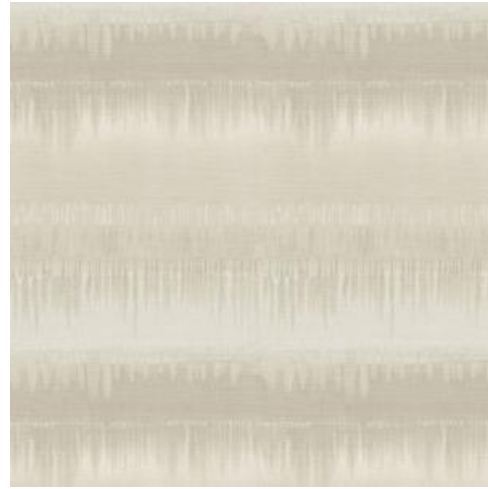

Colourways (3)

32620

32621

32622

More info? [Click here](#)

Order samples, calculate quantities, view instructional videos, download technical information and more:
www.arte-international.com