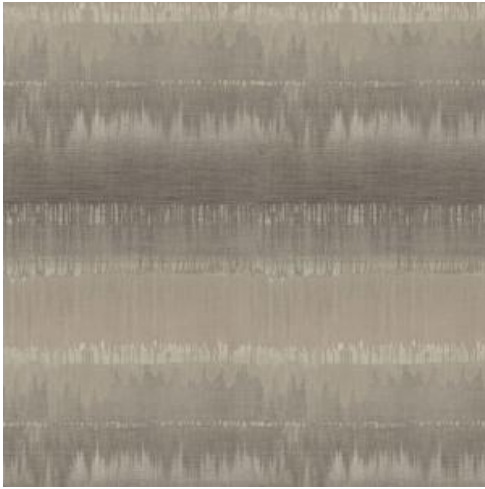

Colourways (3)

32620