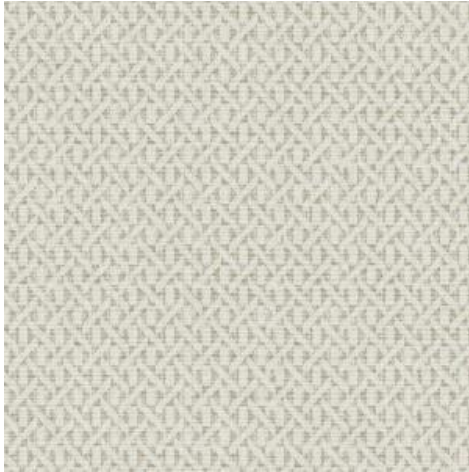

Colourways (4)

32640