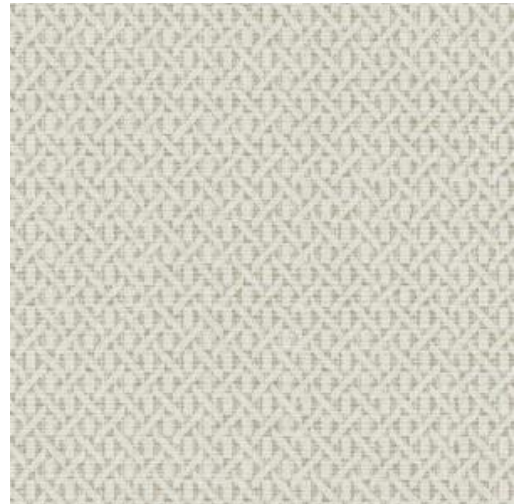

Roma

Collection Natural Chic

Story behind the collection

The island of Sicily and the Spanish region of Andalusia together served as inspiration for the Natural Chic wallpaper collection. The natural materials, earthy colours, and southern flora bring an atmosphere of effortless luxury and casual elegance to your interior.

Technical specifications

Reference	<u>32640</u>
Composition	Wallpaper on non-woven backing
Dimensions	Rolls of 10.05 m x 0.53 m (11 yds x 20.86")
Pattern repeat	Straight match 64 cm (25.20")
Adhesive	Arte Clearpro or a good quality dispersion adhesive
How to paste	Paste the wall
Light resistance	Good lightfastness
How to remove	Strippable
Maintenance	Washable