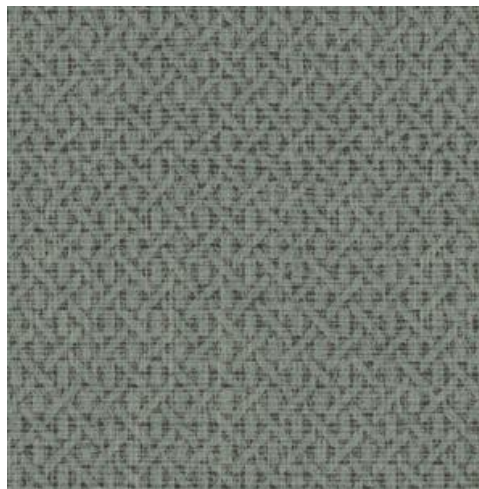

Colourways (4)

32640

32641

32642

32643

More info? [Click here](#)

Order samples, calculate quantities, view instructional videos, download technical information and more:
www.arte-international.com