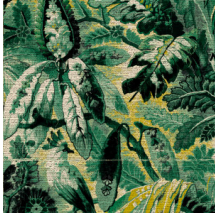

Colourways (4)

33000