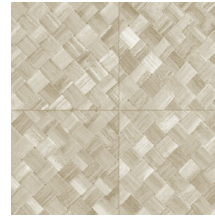

PANDAN

Collection Selva

Story behind the collection

Selva illustrates the tropical beauty of nature through the use of natural materials, warm hues and rough relief structures.

Technical specifications

Reference	<u>34100</u>
Product category	Refined
Composition	Vinyl wallpaper on paper backing
Description	Wickerwork in tile shape, inspired by the tropical plant pandan
Dimensions	XL-ROLL: Rolls of 10.05 m x 1.00 m = 10 m ² (11 yards x 39.37" = 108 sq. ft.)
Pattern repeat	Straight match 45 cm (17.72"), or drop match of 90/45 cm (35.43"/17.72")
Adhesive	Arte Clearpro or a good quality dispersion adhesive
How to paste	Method 1: paste the wall and moisten the wallcovering. Method 2: paste the wallcovering.
Light resistance	Good lightfastness
How to remove	Peelable
Fire retardant EU	B-s2, d0
Fire retardant US	Class A
Maintenance	Extra-washable

Colourways (9)

34100

34101

34102

34103

34104

34105

34106