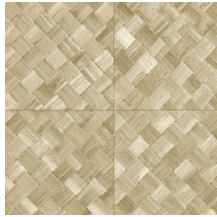

PANDAN

Collection Selva

Story behind the collection

Selva illustrates the tropical beauty of nature through the use of natural materials, warm hues and rough relief structures.

Technical specifications

Reference	<u>34100</u>
Product category	Refined
Composition	Vinyl wallpaper on paper backing
Description	Wickerwork in tile shape, inspired by the tropical plant pandan
Dimensions	XL-ROLL: Rolls of 10.05 m x 1.00 m = 10 m ² (11 yards x 39.37" = 108 sq. ft.)
Pattern repeat	Straight match 45 cm (17.72"), or drop match of 90/45 cm (35.43"/17.72")
Adhesive	Arte Clearpro or a good quality dispersion adhesive
How to paste	Method 1: paste the wall and moisten the wallcovering. Method 2: paste the wallcovering.
Light resistance	Good lightfastness
How to remove	Peelable
Fire retardant EU	B-s2, d0
Fire retardant US	Class A
Maintenance	Extra-washable

Colourways (9)

34100

34101

34102

34103

34104

34105

34106