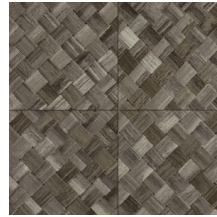

PANDAN

Collection Selva

Story behind the collection

Selva illustrates the tropical beauty of nature through the use of natural materials, warm hues and rough relief structures.

Technical specifications

Reference	<u>34100</u>
Product category	Refined
Composition	Vinyl wallpaper on paper backing
Description	Wickerwork in tile shape, inspired by the tropical plant pandan
Dimensions	XL-ROLL: Rolls of 10.05 m x 1.00 m = 10 m ² (11 yards x 39.37" = 108 sq. ft.)
Pattern repeat	Straight match 45 cm (17.72"), or drop match of 90/45 cm (35.43"/17.72")
Adhesive	Arte Clearpro or a good quality dispersion adhesive
How to paste	Method 1: paste the wall and moisten the wallcovering. Method 2: paste the wallcovering.
Light resistance	Good lightfastness
How to remove	Peelable
Fire retardant EU	B-s2, d0
Fire retardant US	Class A
Maintenance	Extra-washable

Colourways (9)

34100

34101

34102

34103

34104

34105

34106