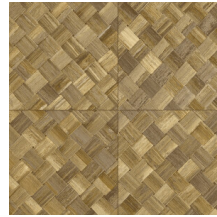

PANDAN

Collection Selva

Story behind the collection

Selva illustrates the tropical beauty of nature through the use of natural materials, warm hues and rough relief structures.

Technical specifications

Reference	<u>34100</u>
Product category	Refined
Composition	Vinyl wallpaper on paper backing
Description	Wickerwork in tile shape, inspired by the tropical plant pandan
Dimensions	XL-ROLL: Rolls of 10.05 m x 1.00 m = 10 m ² (11 yards x 39.37" = 108 sq. ft.)
Pattern repeat	Straight match 45 cm (17.72"), or drop match of 90/45 cm (35.43"/17.72")
Adhesive	Arte Clearpro or a good quality dispersion adhesive
How to paste	Method 1: paste the wall and moisten the wallcovering. Method 2: paste the wallcovering.
Light resistance	Good lightfastness
How to remove	Peelable
Fire retardant EU	B-s2, d0
Fire retardant US	Class A
Maintenance	Extra-washable

Colourways (9)

34100

34101

34102

34103

34104

34105

34106