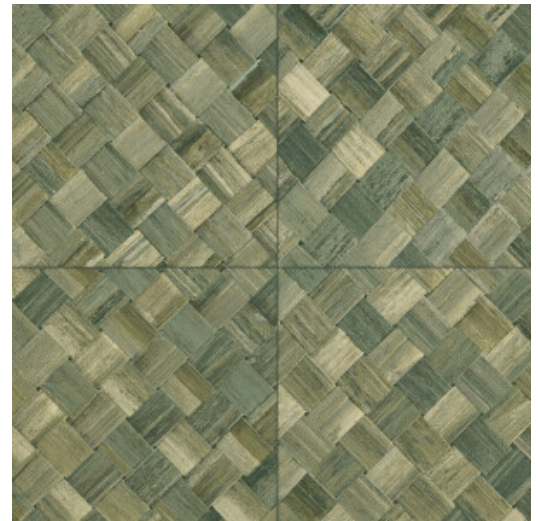

PANDAN

Collection Selva

Story behind the collection

Selva illustrates the tropical beauty of nature through the use of natural materials, warm hues and rough relief structures.

Technical specifications

Reference	<u>34100</u>
Product category	Refined
Composition	Vinyl wallpaper on paper backing
Description	Wickerwork in tile shape, inspired by the tropical plant pandan
Dimensions	XL-ROLL: Rolls of 10.05 m x 1.00 m = 10 m ² (11 yards x 39.37" = 108 sq. ft.)
Pattern repeat	Straight match 45 cm (17.72"), or drop match of 90/45 cm (35.43"/17.72")
Adhesive	Arte Clearpro or a good quality dispersion adhesive
How to paste	Method 1: paste the wall and moisten the wallcovering. Method 2: paste the wallcovering.
Light resistance	Good lightfastness
How to remove	Peelable
Fire retardant EU	B-s2, d0
Fire retardant US	Class A
Maintenance	Extra-washable

Colourways (9)

34100

34101

34102

34103

34104

34105

34106