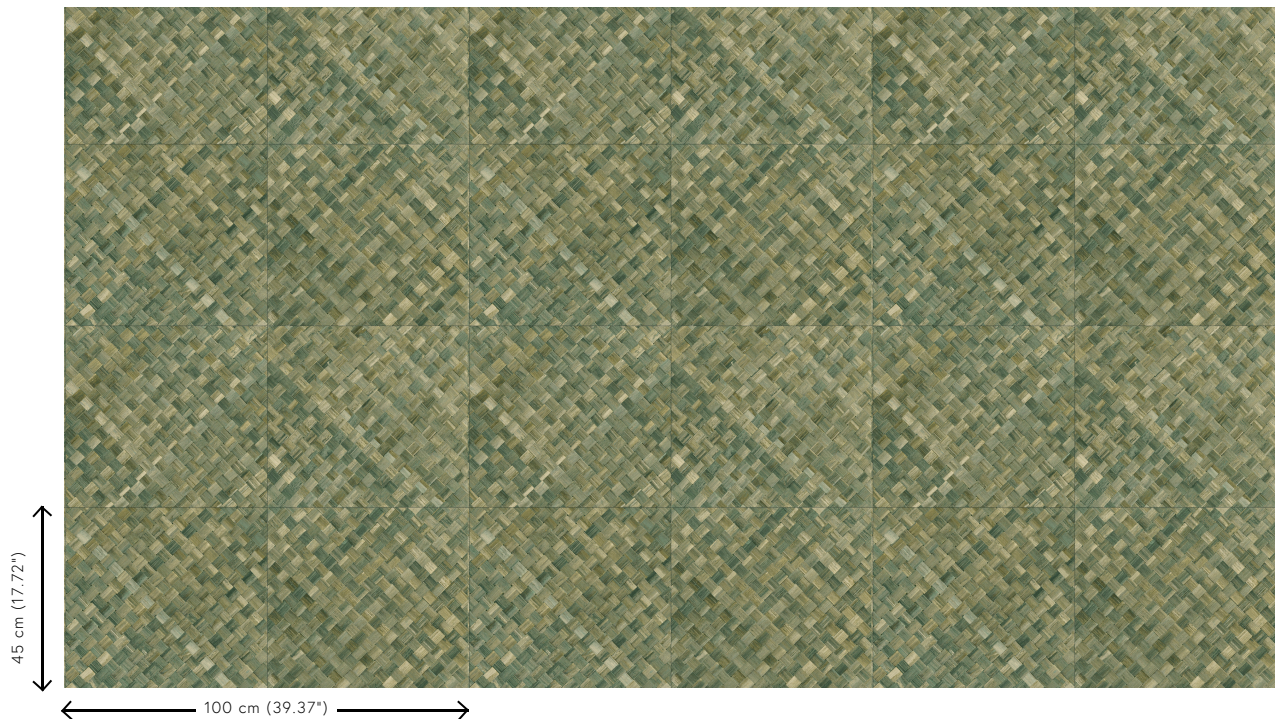

Colourways (9)

34100

34101

34102

34103

34104

34105

34106

34107

34108

View

More info? [Click here](#)

Order samples, calculate quantities, view instructional videos, download technical information and more:
www.arte-international.com

ARTE®

wallcoverings for the ultimate in refinement