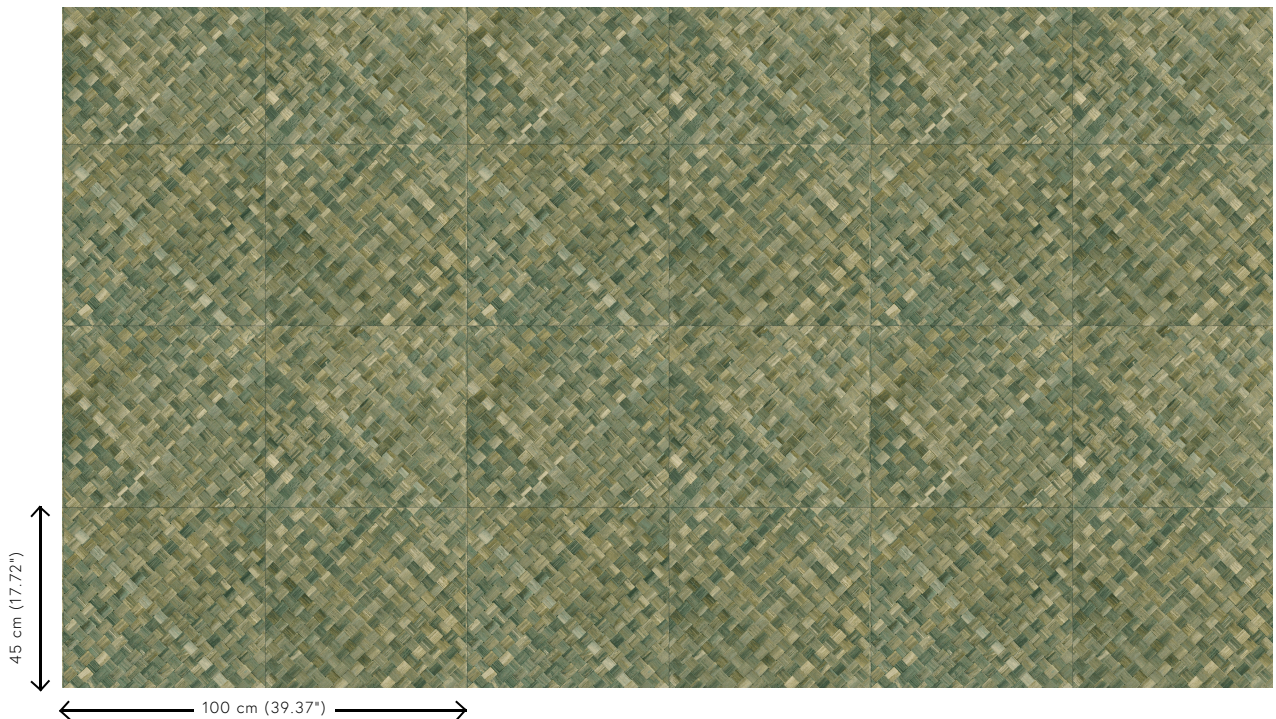

Colourways (9)

34100

34101

34102

34103

34104

34105

34106

34107

34108

View

More info? [Click here](#)

Order samples, calculate quantities, view instructional videos, download technical information and more:
www.arte-international.com

ARTE®

wallcoverings for the ultimate in refinement