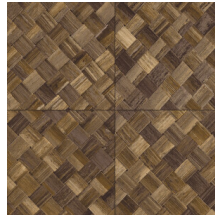

PANDAN

Collection Selva

Story behind the collection

Selva illustrates the tropical beauty of nature through the use of natural materials, warm hues and rough relief structures.

Technical specifications

Reference	<u>34100</u>
Product category	Refined
Composition	Vinyl wallpaper on paper backing
Description	Wickerwork in tile shape, inspired by the tropical plant pandan
Dimensions	XL-ROLL: Rolls of 10.05 m x 1.00 m = 10 m ² (11 yards x 39.37" = 108 sq. ft.)
Pattern repeat	Straight match 45 cm (17.72"), or drop match of 90/45 cm (35.43"/17.72")
Adhesive	Arte Clearpro or a good quality dispersion adhesive
How to paste	Method 1: paste the wall and moisten the wallcovering. Method 2: paste the wallcovering.
Light resistance	Good lightfastness
How to remove	Peelable
Fire retardant EU	B-s2, d0
Fire retardant US	Class A
Maintenance	Extra-washable

Colourways (9)

34100

34101

34102

34103

34104

34105

34106