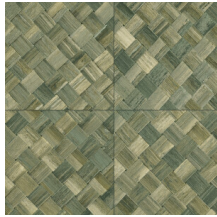

PANDAN

Collection Selva

Story behind the collection

Selva illustrates the tropical beauty of nature through the use of natural materials, warm hues and rough relief structures.

Technical specifications

Reference	<u>34100</u>
Product category	Refined
Composition	Vinyl wallpaper on paper backing
Description	Wickerwork in tile shape, inspired by the tropical plant pandan
Dimensions	XL-ROLL: Rolls of 10.05 m x 1.00 m = 10 m ² (11 yards x 39.37" = 108 sq. ft.)
Pattern repeat	Straight match 45 cm (17.72"), or drop match of 90/45 cm (35.43"/17.72")
Adhesive	Arte Clearpro or a good quality dispersion adhesive
How to paste	Method 1: paste the wall and moisten the wallcovering. Method 2: paste the wallcovering.
Light resistance	Good lightfastness
How to remove	Peelable
Fire retardant EU	B-s2, d0
Fire retardant US	Class A
Maintenance	Extra-washable

Colourways (9)

34100

34101

34102

34103

34104

34105

34106