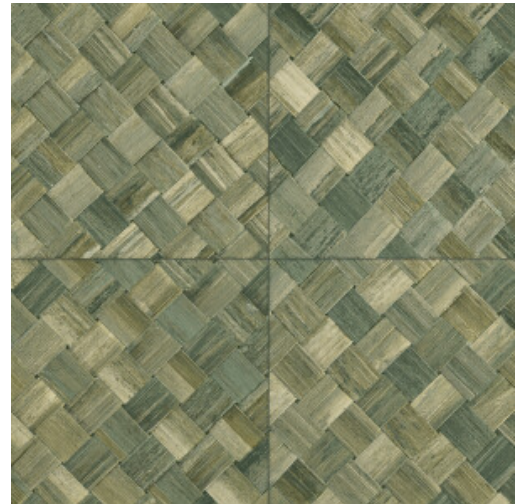

PANDAN

Collection Textura

Story behind the collection

The most beautiful textures found in nature can also be showcased on the wall resulting into striking effects. From woven grasses to braided leaves and even leather: in the form of wallpaper, they shine brighter than ever. They are complemented by the textures of rough or very finely woven linen and brilliant silk. The colour palette of this vinyl collection ranges from timeless, soft hues to striking colour tones.

Technical specifications

Reference	34100A • Camouflage
Product category	Refined
Composition	Vinyl wallpaper on paper backing
Description	Tiled wickerwork inspired by the pandan, a tropical plant
Dimensions	Rolls of 10.05 m x 1.00 m = 10 m ² (11 yards x 39.37" = 108 sq. ft.)
Pattern repeat	Straight match 45 cm (17.72"), or drop match of 90/45 cm (35.43"/17.72")
Adhesive	Arte Clearpro or a good quality dispersion adhesive
How to paste	Method 1: paste the wall and moisten the wallcovering. Method 2: paste the wallcovering.
Light resistance	Good lightfastness
How to remove	Peelable
Fire rating EU	B-s2, d0
Fire rating US	Class A
Maintenance	Extra-washable

Colourways (6)

34100A

34101A

34104A

34106A

34107A

34108A

View