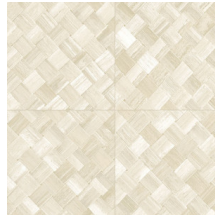

PANDAN

Collection Textura

Story behind the collection

The most beautiful textures found in nature can also be showcased on the wall resulting into striking effects. From woven grasses to braided leaves and even leather: in the form of wallpaper, they shine brighter than ever. They are complemented by the textures of rough or very finely woven linen and brilliant silk. The colour palette of this vinyl collection ranges from timeless, soft hues to striking colour tones.

Technical specifications

Reference	34100A • Camouflage
Product category	Refined
Composition	Vinyl wallpaper on paper backing
Description	Tiled wickerwork inspired by the pandan, a tropical plant
Dimensions	Rolls of 10.05 m x 1.00 m = 10 m ² (11 yards x 39.37" = 108 sq. ft.)
Pattern repeat	Straight match 45 cm (17.72"), or drop match of 90/45 cm (35.43"/17.72")
Adhesive	Arte Clearpro or a good quality dispersion adhesive
How to paste	Method 1: paste the wall and moisten the wallcovering. Method 2: paste the wallcovering.
Light resistance	Good lightfastness
How to remove	Peelable
Fire retardant EU	B-s2, d0
Fire retardant US	Class A
Maintenance	Extra-washable

Colourways (6)

34100A

34101A

34104A

34106A

34107A

34108A

View