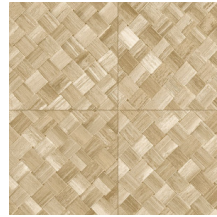

PANDAN

Collection Textura

Story behind the collection

The most beautiful textures found in nature can also be showcased on the wall resulting into striking effects. From woven grasses to braided leaves and even leather: in the form of wallpaper, they shine brighter than ever. They are complemented by the textures of rough or very finely woven linen and brilliant silk. The colour palette of this vinyl collection ranges from timeless, soft hues to striking colour tones.

Technical specifications

| | |
|-------------------|--|
| Reference | 34100A • Camouflage |
| Product category | Refined |
| Composition | Vinyl wallpaper on paper backing |
| Description | Tiled wickerwork inspired by the pandan, a tropical plant |
| Dimensions | Rolls of 10.05 m x 1.00 m = 10 m ² (11 yards x 39.37" = 108 sq. ft.) |
| Pattern repeat | Straight match 45 cm (17.72"), or drop match of 90/45 cm (35.43"/17.72") |
| Adhesive | Arte Clearpro or a good quality dispersion adhesive |
| How to paste | Method 1: paste the wall and moisten the wallcovering. Method 2: paste the wallcovering. |
| Light resistance | Good lightfastness |
| How to remove | Peelable |
| Fire retardant EU | B-s2, d0 |
| Fire retardant US | Class A |
| Maintenance | Extra-washable |

Colourways (6)

34100A

34101A

34104A

34106A

34107A

34108A

View