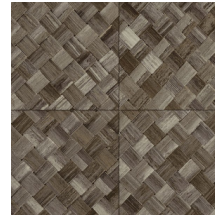

PANDAN

Collection Textura

Story behind the collection

The most beautiful textures found in nature can also be showcased on the wall resulting into striking effects. From woven grasses to braided leaves and even leather: in the form of wallpaper, they shine brighter than ever. They are complemented by the textures of rough or very finely woven linen and brilliant silk. The colour palette of this vinyl collection ranges from timeless, soft hues to striking colour tones.

Technical specifications

| | |
|-------------------|--|
| Reference | 34100A • Camouflage |
| Product category | Refined |
| Composition | Vinyl wallpaper on paper backing |
| Description | Tiled wickerwork inspired by the pandan, a tropical plant |
| Dimensions | Rolls of 10.05 m x 1.00 m = 10 m ² (11 yards x 39.37" = 108 sq. ft.) |
| Pattern repeat | Straight match 45 cm (17.72"), or drop match of 90/45 cm (35.43"/17.72") |
| Adhesive | Arte Clearpro or a good quality dispersion adhesive |
| How to paste | Method 1: paste the wall and moisten the wallcovering. Method 2: paste the wallcovering. |
| Light resistance | Good lightfastness |
| How to remove | Peelable |
| Fire retardant EU | B-s2, d0 |
| Fire retardant US | Class A |
| Maintenance | Extra-washable |

Colourways (6)

34100A

34101A

34104A

34106A

34107A

34108A

View