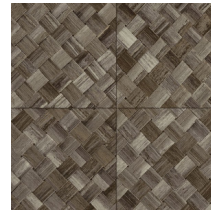

PANDAN

Collection Textura

Story behind the collection

The most beautiful textures found in nature can also be showcased on the wall resulting into striking effects. From woven grasses to braided leaves and even leather: in the form of wallpaper, they shine brighter than ever. They are complemented by the textures of rough or very finely woven linen and brilliant silk. The colour palette of this vinyl collection ranges from timeless, soft hues to striking colour tones.

Technical specifications

Reference	34100A • Camouflage
Product category	Refined
Composition	Vinyl wallpaper on paper backing
Description	Tiled wickerwork inspired by the pandan, a tropical plant
Dimensions	Rolls of 10.05 m x 1.00 m = 10 m ² (11 yards x 39.37" = 108 sq. ft.)
Pattern repeat	Straight match 45 cm (17.72"), or drop match of 90/45 cm (35.43"/17.72")
Adhesive	Arte Clearpro or a good quality dispersion adhesive
How to paste	Method 1: paste the wall and moisten the wallcovering. Method 2: paste the wallcovering.
Light resistance	Good lightfastness
How to remove	Peelable
Fire rating EU	B-s2, d0
Fire rating US	Class A
Maintenance	Extra-washable

Colourways (6)

34100A

34101A

34104A

34106A

34107A

34108A

View