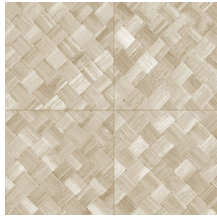

PANDAN

Collection Textura

Story behind the collection

The most beautiful textures found in nature can also be showcased on the wall resulting into striking effects. From woven grasses to braided leaves and even leather: in the form of wallpaper, they shine brighter than ever. They are complemented by the textures of rough or very finely woven linen and brilliant silk. The colour palette of this vinyl collection ranges from timeless, soft hues to striking colour tones.

Technical specifications

| | |
|-------------------|--|
| Reference | 34100A • Camouflage |
| Product category | Refined |
| Composition | Vinyl wallpaper on paper backing |
| Description | Tiled wickerwork inspired by the pandan, a tropical plant |
| Dimensions | Rolls of 10.05 m x 1.00 m = 10 m ² (11 yards x 39.37" = 108 sq. ft.) |
| Pattern repeat | Straight match 45 cm (17.72"), or drop match of 90/45 cm (35.43"/17.72") |
| Adhesive | Arte Clearpro or a good quality dispersion adhesive |
| How to paste | Method 1: paste the wall and moisten the wallcovering. Method 2: paste the wallcovering. |
| Light resistance | Good lightfastness |
| How to remove | Peelable |
| Fire retardant EU | B-s2, d0 |
| Fire retardant US | Class A |
| Maintenance | Extra-washable |

Colourways (6)

34100A

34101A

34104A

34106A

34107A

34108A

View