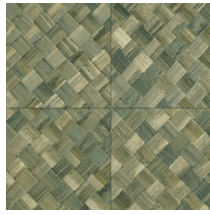

PANDAN

Collection Textura

Story behind the collection

The most beautiful textures found in nature can also be showcased on the wall resulting into striking effects. From woven grasses to braided leaves and even leather: in the form of wallpaper, they shine brighter than ever. They are complemented by the textures of rough or very finely woven linen and brilliant silk. The colour palette of this vinyl collection ranges from timeless, soft hues to striking colour tones.

Technical specifications

Reference	34100A • Camouflage
Product category	Refined
Composition	Vinyl wallpaper on paper backing
Description	Tiled wickerwork inspired by the pandan, a tropical plant
Dimensions	Rolls of 10.05 m x 1.00 m = 10 m ² (11 yards x 39.37" = 108 sq. ft.)
Pattern repeat	Straight match 45 cm (17.72"), or drop match of 90/45 cm (35.43"/17.72")
Adhesive	Arte Clearpro or a good quality dispersion adhesive
How to paste	Method 1: paste the wall and moisten the wallcovering. Method 2: paste the wallcovering.
Light resistance	Good lightfastness
How to remove	Peelable
Fire rating EU	B-s2, d0
Fire rating US	Class A
Maintenance	Extra-washable

Colourways (6)

34100A

34101A

34104A

34106A

34107A

34108A

View