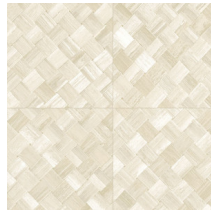

PANDAN

Collection Textura

Story behind the collection

The most beautiful textures found in nature can also be showcased on the wall resulting into striking effects. From woven grasses to braided leaves and even leather: in the form of wallpaper, they shine brighter than ever. They are complemented by the textures of rough or very finely woven linen and brilliant silk. The colour palette of this vinyl collection ranges from timeless, soft hues to striking colour tones.

Technical specifications

Reference	34100A • Camouflage
Product category	Refined
Composition	Vinyl wallpaper on paper backing
Description	Tiled wickerwork inspired by the pandan, a tropical plant
Dimensions	Rolls of 10.05 m x 1.00 m = 10 m ² (11 yards x 39.37" = 108 sq. ft.)
Pattern repeat	Straight match 45 cm (17.72"), or drop match of 90/45 cm (35.43"/17.72")
Adhesive	Arte Clearpro or a good quality dispersion adhesive
How to paste	Method 1: paste the wall and moisten the wallcovering. Method 2: paste the wallcovering.
Light resistance	Good lightfastness
How to remove	Peelable
Fire rating EU	B-s2, d0
Fire rating US	Class A
Maintenance	Extra-washable

Colourways (6)

34100A

34101A

34104A

34106A

34107A

34108A

View