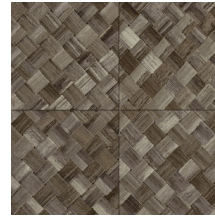

PANDAN

Collection Textura

Story behind the collection

The most beautiful textures found in nature can also be showcased on the wall resulting into striking effects. From woven grasses to braided leaves and even leather: in the form of wallpaper, they shine brighter than ever. They are complemented by the textures of rough or very finely woven linen and brilliant silk. The colour palette of this vinyl collection ranges from timeless, soft hues to striking colour tones.

Technical specifications

Reference	34100A • Camouflage
Product category	Refined
Composition	Vinyl wallpaper on paper backing
Description	Tiled wickerwork inspired by the pandan, a tropical plant
Dimensions	Rolls of 10.05 m x 1.00 m = 10 m ² (11 yards x 39.37" = 108 sq. ft.)
Pattern repeat	Straight match 45 cm (17.72"), or drop match of 90/45 cm (35.43"/17.72")
Adhesive	Arte Clearpro or a good quality dispersion adhesive
How to paste	Method 1: paste the wall and moisten the wallcovering. Method 2: paste the wallcovering.
Light resistance	Good lightfastness
How to remove	Peelable
Fire retardant EU	B-s2, d0
Fire retardant US	Class A
Maintenance	Extra-washable

Colourways (6)

34100A

34101A

34104A

34106A

34107A

34108A

View