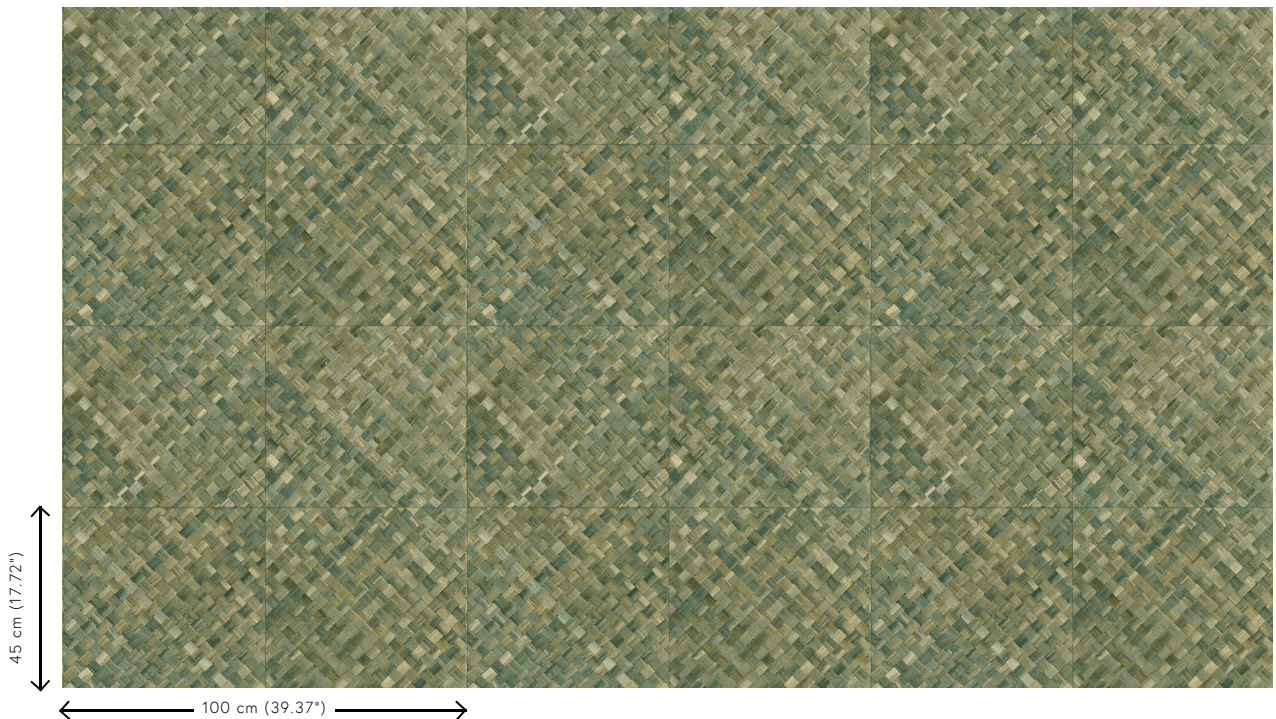

PANDAN

Collection Textura

Story behind the collection

The most beautiful textures found in nature can also be showcased on the wall resulting into striking effects. From woven grasses to braided leaves and even leather: in the form of wallpaper, they shine brighter than ever. They are complemented by the textures of rough or very finely woven linen and brilliant silk. The colour palette of this vinyl collection ranges from timeless, soft hues to striking colour tones.

Technical specifications

Reference	34100A • Camouflage
Product category	Refined
Composition	Vinyl wallpaper on paper backing
Description	Tiled wickerwork inspired by the pandan, a tropical plant
Dimensions	Rolls of 10.05 m x 1.00 m = 10 m ² (11 yards x 39.37" = 108 sq. ft.)
Pattern repeat	Straight match 45 cm (17.72"), or drop match of 90/45 cm (35.43"/17.72")
Adhesive	Arte Clearpro or a good quality dispersion adhesive
How to paste	Method 1: paste the wall and moisten the wallcovering. Method 2: paste the wallcovering.
Light resistance	Good lightfastness
How to remove	Peelable
Fire retardant EU	B-s2, d0
Fire retardant US	Class A
Maintenance	Extra-washable

Colourways (6)

34100A

34101A

34104A

34106A

34107A

34108A

View