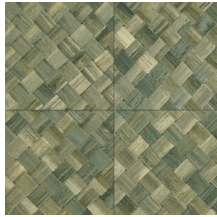

PANDAN

Collection Textura

Story behind the collection

The most beautiful textures found in nature can also be showcased on the wall resulting into striking effects. From woven grasses to braided leaves and even leather: in the form of wallpaper, they shine brighter than ever. They are complemented by the textures of rough or very finely woven linen and brilliant silk. The colour palette of this vinyl collection ranges from timeless, soft hues to striking colour tones.

Technical specifications

Reference	34100A • Camouflage
Product category	Refined
Composition	Vinyl wallpaper on paper backing
Description	Tiled wickerwork inspired by the pandan, a tropical plant
Dimensions	Rolls of 10.05 m x 1.00 m = 10 m ² (11 yards x 39.37" = 108 sq. ft.)
Pattern repeat	Straight match 45 cm (17.72"), or drop match of 90/45 cm (35.43"/17.72")
Adhesive	Arte Clearpro or a good quality dispersion adhesive
How to paste	Method 1: paste the wall and moisten the wallcovering. Method 2: paste the wallcovering.
Light resistance	Good lightfastness
How to remove	Peelable
Fire retardant EU	B-s2, d0
Fire retardant US	Class A
Maintenance	Extra-washable

Colourways (6)

34100A

34101A

34104A

34106A

34107A

34108A

View