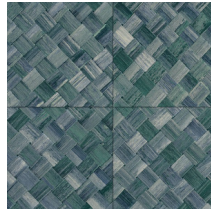

PANDAN

Collection Textura

Story behind the collection

The most beautiful textures found in nature can also be showcased on the wall resulting into striking effects. From woven grasses to braided leaves and even leather: in the form of wallpaper, they shine brighter than ever. They are complemented by the textures of rough or very finely woven linen and brilliant silk. The colour palette of this vinyl collection ranges from timeless, soft hues to striking colour tones.

Technical specifications

Reference	34100A • Camouflage
Product category	Refined
Composition	Vinyl wallpaper on paper backing
Description	Tiled wickerwork inspired by the pandan, a tropical plant
Dimensions	Rolls of 10.05 m x 1.00 m = 10 m ² (11 yards x 39.37" = 108 sq. ft.)
Pattern repeat	Straight match 45 cm (17.72"), or drop match of 90/45 cm (35.43"/17.72")
Adhesive	Arte Clearpro or a good quality dispersion adhesive
How to paste	Method 1: paste the wall and moisten the wallcovering. Method 2: paste the wallcovering.
Light resistance	Good lightfastness
How to remove	Peelable
Fire rating EU	B-s2, d0
Fire rating US	Class A
Maintenance	Extra-washable

Colourways (6)

34100A

34101A

34104A

34106A

34107A

34108A

View