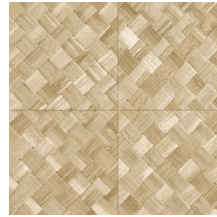

PANDAN

Collection Textura

Story behind the collection

The most beautiful textures found in nature can also be showcased on the wall resulting into striking effects. From woven grasses to braided leaves and even leather: in the form of wallpaper, they shine brighter than ever. They are complemented by the textures of rough or very finely woven linen and brilliant silk. The colour palette of this vinyl collection ranges from timeless, soft hues to striking colour tones.

Technical specifications

Reference	34100A • Camouflage
Product category	Refined
Composition	Vinyl wallpaper on paper backing
Description	Tiled wickerwork inspired by the pandan, a tropical plant
Dimensions	Rolls of 10.05 m x 1.00 m = 10 m ² (11 yards x 39.37" = 108 sq. ft.)
Pattern repeat	Straight match 45 cm (17.72"), or drop match of 90/45 cm (35.43"/17.72")
Adhesive	Arte Clearpro or a good quality dispersion adhesive
How to paste	Method 1: paste the wall and moisten the wallcovering. Method 2: paste the wallcovering.
Light resistance	Good lightfastness
How to remove	Peelable
Fire retardant EU	B-s2, d0
Fire retardant US	Class A
Maintenance	Extra-washable

Colourways (6)

34100A

34101A

34104A

34106A

34107A

34108A

View