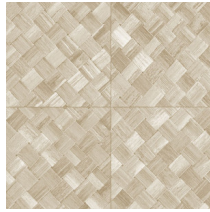

PANDAN

Collection Textura

Story behind the collection

The most beautiful textures found in nature can also be showcased on the wall resulting into striking effects. From woven grasses to braided leaves and even leather: in the form of wallpaper, they shine brighter than ever. They are complemented by the textures of rough or very finely woven linen and brilliant silk. The colour palette of this vinyl collection ranges from timeless, soft hues to striking colour tones.

Technical specifications

Reference	34100A • Camouflage
Product category	Refined
Composition	Vinyl wallpaper on paper backing
Description	Tiled wickerwork inspired by the pandan, a tropical plant
Dimensions	Rolls of 10.05 m x 1.00 m = 10 m ² (11 yards x 39.37" = 108 sq. ft.)
Pattern repeat	Straight match 45 cm (17.72"), or drop match of 90/45 cm (35.43"/17.72")
Adhesive	Arte Clearpro or a good quality dispersion adhesive
How to paste	Method 1: paste the wall and moisten the wallcovering. Method 2: paste the wallcovering.
Light resistance	Good lightfastness
How to remove	Peelable
Fire rating EU	B-s2, d0
Fire rating US	Class A
Maintenance	Extra-washable

Colourways (6)

34100A

34101A

34104A

34106A

34107A

34108A

View