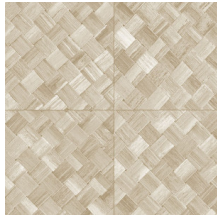

PANDAN

Collection Textura

Story behind the collection

The most beautiful textures found in nature can also be showcased on the wall resulting into striking effects. From woven grasses to braided leaves and even leather: in the form of wallpaper, they shine brighter than ever. They are complemented by the textures of rough or very finely woven linen and brilliant silk. The colour palette of this vinyl collection ranges from timeless, soft hues to striking colour tones.

Technical specifications

Reference	34100A • Camouflage
Product category	Refined
Composition	Vinyl wallpaper on paper backing
Description	Tiled wickerwork inspired by the pandan, a tropical plant
Dimensions	Rolls of 10.05 m x 1.00 m = 10 m ² (11 yards x 39.37" = 108 sq. ft.)
Pattern repeat	Straight match 45 cm (17.72"), or drop match of 90/45 cm (35.43"/17.72")
Adhesive	Arte Clearpro or a good quality dispersion adhesive
How to paste	Method 1: paste the wall and moisten the wallcovering. Method 2: paste the wallcovering.
Light resistance	Good lightfastness
How to remove	Peelable
Fire retardant EU	B-s2, d0
Fire retardant US	Class A
Maintenance	Extra-washable

Colourways (6)

34100A

34101A

34104A

34106A

34107A

34108A

View