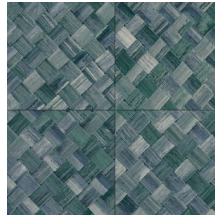

PANDAN

Collection Textura

Story behind the collection

The most beautiful textures found in nature can also be showcased on the wall resulting into striking effects. From woven grasses to braided leaves and even leather: in the form of wallpaper, they shine brighter than ever. They are complemented by the textures of rough or very finely woven linen and brilliant silk. The colour palette of this vinyl collection ranges from timeless, soft hues to striking colour tones.

Technical specifications

| | |
|-------------------|--|
| Reference | 34100A • Camouflage |
| Product category | Refined |
| Composition | Vinyl wallpaper on paper backing |
| Description | Tiled wickerwork inspired by the pandan, a tropical plant |
| Dimensions | Rolls of 10.05 m x 1.00 m = 10 m ² (11 yards x 39.37" = 108 sq. ft.) |
| Pattern repeat | Straight match 45 cm (17.72"), or drop match of 90/45 cm (35.43"/17.72") |
| Adhesive | Arte Clearpro or a good quality dispersion adhesive |
| How to paste | Method 1: paste the wall and moisten the wallcovering. Method 2: paste the wallcovering. |
| Light resistance | Good lightfastness |
| How to remove | Peelable |
| Fire retardant EU | B-s2, d0 |
| Fire retardant US | Class A |
| Maintenance | Extra-washable |

Colourways (6)

34100A

34101A

34104A

34106A

34107A

34108A

View