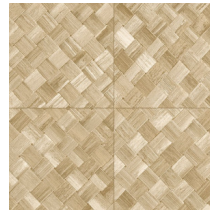

PANDAN

Collection Textura

Story behind the collection

The most beautiful textures found in nature can also be showcased on the wall resulting into striking effects. From woven grasses to braided leaves and even leather: in the form of wallpaper, they shine brighter than ever. They are complemented by the textures of rough or very finely woven linen and brilliant silk. The colour palette of this vinyl collection ranges from timeless, soft hues to striking colour tones.

Technical specifications

Reference	34100A • Camouflage
Product category	Refined
Composition	Vinyl wallpaper on paper backing
Description	Tiled wickerwork inspired by the pandan, a tropical plant
Dimensions	Rolls of 10.05 m x 1.00 m = 10 m ² (11 yards x 39.37" = 108 sq. ft.)
Pattern repeat	Straight match 45 cm (17.72"), or drop match of 90/45 cm (35.43"/17.72")
Adhesive	Arte Clearpro or a good quality dispersion adhesive
How to paste	Method 1: paste the wall and moisten the wallcovering. Method 2: paste the wallcovering.
Light resistance	Good lightfastness
How to remove	Peelable
Fire rating EU	B-s2, d0
Fire rating US	Class A
Maintenance	Extra-washable

Colourways (6)

34100A

34101A

34104A

34106A

34107A

34108A

View