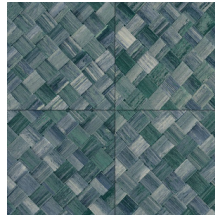

PANDAN

Collection Textura

Story behind the collection

The most beautiful textures found in nature can also be showcased on the wall resulting into striking effects. From woven grasses to braided leaves and even leather: in the form of wallpaper, they shine brighter than ever. They are complemented by the textures of rough or very finely woven linen and brilliant silk. The colour palette of this vinyl collection ranges from timeless, soft hues to striking colour tones.

Technical specifications

Reference	34100A • Camouflage
Product category	Refined
Composition	Vinyl wallpaper on paper backing
Description	Tiled wickerwork inspired by the pandan, a tropical plant
Dimensions	Rolls of 10.05 m x 1.00 m = 10 m ² (11 yards x 39.37" = 108 sq. ft.)
Pattern repeat	Straight match 45 cm (17.72"), or drop match of 90/45 cm (35.43"/17.72")
Adhesive	Arte Clearpro or a good quality dispersion adhesive
How to paste	Method 1: paste the wall and moisten the wallcovering. Method 2: paste the wallcovering.
Light resistance	Good lightfastness
How to remove	Peelable
Fire retardant EU	B-s2, d0
Fire retardant US	Class A
Maintenance	Extra-washable

Colourways (6)

34100A

34101A

34104A

34106A

34107A

34108A

View