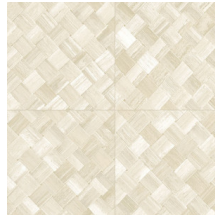

PANDAN

Collection Textura

Story behind the collection

The most beautiful textures found in nature can also be showcased on the wall resulting into striking effects. From woven grasses to braided leaves and even leather: in the form of wallpaper, they shine brighter than ever. They are complemented by the textures of rough or very finely woven linen and brilliant silk. The colour palette of this vinyl collection ranges from timeless, soft hues to striking colour tones.

Technical specifications

| | |
|-------------------|--|
| Reference | 34100A • Camouflage |
| Product category | Refined |
| Composition | Vinyl wallpaper on paper backing |
| Description | Tiled wickerwork inspired by the pandan, a tropical plant |
| Dimensions | Rolls of 10.05 m x 1.00 m = 10 m ² (11 yards x 39.37" = 108 sq. ft.) |
| Pattern repeat | Straight match 45 cm (17.72"), or drop match of 90/45 cm (35.43"/17.72") |
| Adhesive | Arte Clearpro or a good quality dispersion adhesive |
| How to paste | Method 1: paste the wall and moisten the wallcovering. Method 2: paste the wallcovering. |
| Light resistance | Good lightfastness |
| How to remove | Peelable |
| Fire retardant EU | B-s2, d0 |
| Fire retardant US | Class A |
| Maintenance | Extra-washable |

Colourways (6)

34100A

34101A

34104A

34106A

34107A

34108A

View