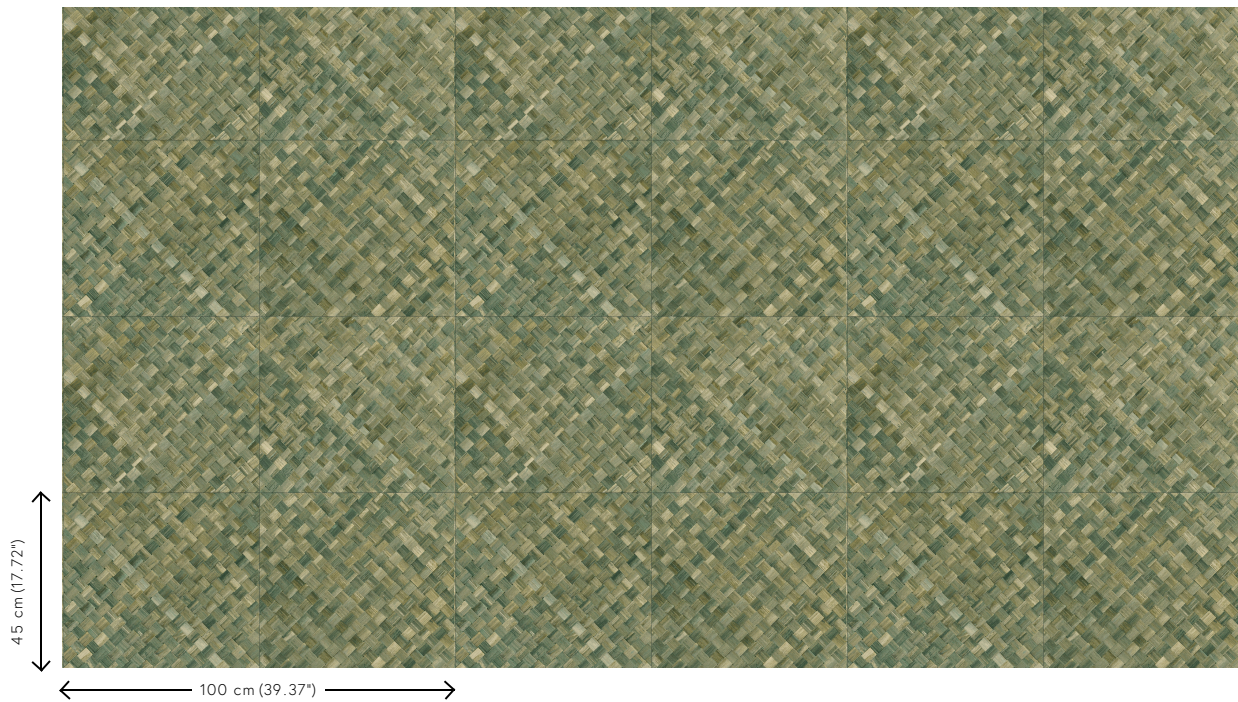

PANDAN

Collection Textura

Story behind the collection

The most beautiful textures found in nature can also be showcased on the wall resulting into striking effects. From woven grasses to braided leaves and even leather: in the form of wallpaper, they shine brighter than ever. They are complemented by the textures of rough or very finely woven linen and brilliant silk. The colour palette of this vinyl collection ranges from timeless, soft hues to striking colour tones.

Technical specifications

Reference	34100A • Camouflage
Product category	Refined
Composition	Vinyl wallpaper on paper backing
Description	Tiled wickerwork inspired by the pandan, a tropical plant
Dimensions	Rolls of 10.05 m x 1.00 m = 10 m ² (11 yards x 39.37" = 108 sq. ft.)
Pattern repeat	Straight match 45 cm (17.72"), or drop match of 90/45 cm (35.43"/17.72")
Adhesive	Arte Clearpro or a good quality dispersion adhesive
How to paste	Method 1: paste the wall and moisten the wallcovering. Method 2: paste the wallcovering.
Light resistance	Good lightfastness
How to remove	Peelable
Fire rating EU	B-s2, d0
Fire rating US	Class A
Maintenance	Extra-washable

Colourways (6)

34100A

34101A

34104A

34106A

34107A

34108A

View