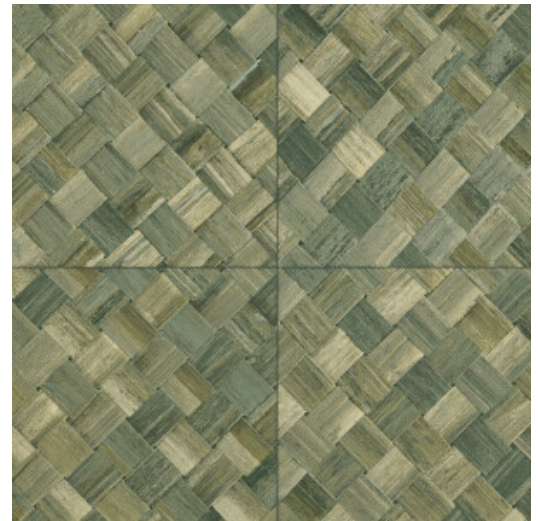

PANDAN

Collection Textura

Story behind the collection

The most beautiful textures found in nature can also be showcased on the wall resulting into striking effects. From woven grasses to braided leaves and even leather: in the form of wallpaper, they shine brighter than ever. They are complemented by the textures of rough or very finely woven linen and brilliant silk. The colour palette of this vinyl collection ranges from timeless, soft hues to striking colour tones.

Technical specifications

Reference	34100A • Camouflage
Product category	Refined
Composition	Vinyl wallpaper on paper backing
Description	Tiled wickerwork inspired by the pandan, a tropical plant
Dimensions	Rolls of 10.05 m x 1.00 m = 10 m ² (11 yards x 39.37" = 108 sq. ft.)
Pattern repeat	Straight match 45 cm (17.72"), or drop match of 90/45 cm (35.43"/17.72")
Adhesive	Arte Clearpro or a good quality dispersion adhesive
How to paste	Method 1: paste the wall and moisten the wallcovering. Method 2: paste the wallcovering.
Light resistance	Good lightfastness
How to remove	Peelable
Fire retardant EU	B-s2, d0
Fire retardant US	Class A
Maintenance	Extra-washable

Colourways (6)

34100A

34101A

34104A

34106A

34107A

34108A

View