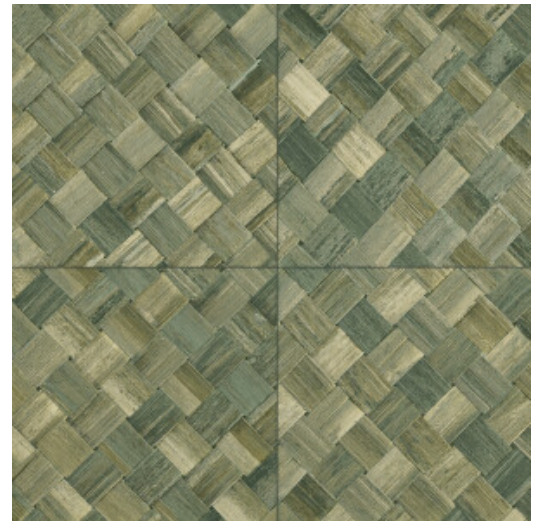

PANDAN

Collection Textura

Story behind the collection

The most beautiful textures found in nature can also be showcased on the wall resulting into striking effects. From woven grasses to braided leaves and even leather: in the form of wallpaper, they shine brighter than ever. They are complemented by the textures of rough or very finely woven linen and brilliant silk. The colour palette of this vinyl collection ranges from timeless, soft hues to striking colour tones.

Technical specifications

| | |
|-------------------|--|
| Reference | 34100A • Camouflage |
| Product category | Refined |
| Composition | Vinyl wallpaper on paper backing |
| Description | Tiled wickerwork inspired by the pandan, a tropical plant |
| Dimensions | Rolls of 10.05 m x 1.00 m = 10 m ² (11 yards x 39.37" = 108 sq. ft.) |
| Pattern repeat | Straight match 45 cm (17.72"), or drop match of 90/45 cm (35.43"/17.72") |
| Adhesive | Arte Clearpro or a good quality dispersion adhesive |
| How to paste | Method 1: paste the wall and moisten the wallcovering. Method 2: paste the wallcovering. |
| Light resistance | Good lightfastness |
| How to remove | Peelable |
| Fire retardant EU | B-s2, d0 |
| Fire retardant US | Class A |
| Maintenance | Extra-washable |

Colourways (6)

34100A

34101A

34104A

34106A

34107A

34108A

View