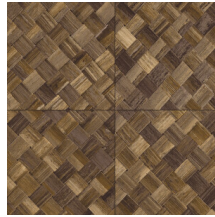

## Technical specifications

Reference	<u>34101</u>
Product category	Refined
Composition	Vinyl wallpaper on paper backing
Description	Wickerwork in tile shape, inspired by the tropical plant pandan
Dimensions	XL-ROLL: Rolls of 10.05 m x 1.00 m = 10 m <sup>2</sup> (11 yards x 39.37" = 108 sq. ft.)
Pattern repeat	Straight match 45 cm (17.72"), or drop match of 90/45 cm (35.43"/17.72")
Adhesive	Arte Clearpro or a good quality dispersion adhesive
How to paste	Method 1: paste the wall and moisten the wallcovering. Method 2: paste the wallcovering.
Light resistance	Good lightfastness
How to remove	Peelable
Fire retardant EU	B-s2, d0
Fire retardant US	Class A
Maintenance	Extra-washable

## Colourways (9)

34100

34101

34102

34103

34104

34105

34106

34107

34108