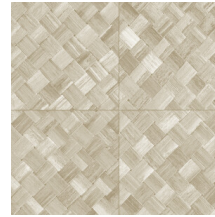

## Technical specifications

Reference	<u>34101</u>
Product category	Refined
Composition	Vinyl wallpaper on paper backing
Description	Wickerwork in tile shape, inspired by the tropical plant pandan
Dimensions	XL-ROLL: Rolls of 10.05 m x 1.00 m = 10 m <sup>2</sup> (11 yards x 39.37" = 108 sq. ft.)
Pattern repeat	Straight match 45 cm (17.72"), or drop match of 90/45 cm (35.43"/17.72")
Adhesive	Arte Clearpro or a good quality dispersion adhesive
How to paste	Method 1: paste the wall and moisten the wallcovering. Method 2: paste the wallcovering.
Light resistance	Good lightfastness
How to remove	Peelable
Fire retardant EU	B-s2, d0
Fire retardant US	Class A
Maintenance	Extra-washable

## Colourways (9)

34100

34101

34102

34103

34104

34105

34106

34107

34108