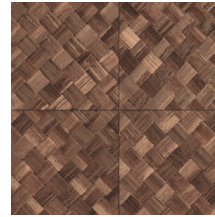

## Technical specifications

Reference	<u>34101</u>
Product category	Refined
Composition	Vinyl wallpaper on paper backing
Description	Wickerwork in tile shape, inspired by the tropical plant pandan
Dimensions	XL-ROLL: Rolls of 10.05 m x 1.00 m = 10 m <sup>2</sup> (11 yards x 39.37" = 108 sq. ft.)
Pattern repeat	Straight match 45 cm (17.72"), or drop match of 90/45 cm (35.43"/17.72")
Adhesive	Arte Clearpro or a good quality dispersion adhesive
How to paste	Method 1: paste the wall and moisten the wallcovering. Method 2: paste the wallcovering.
Light resistance	Good lightfastness
How to remove	Peelable
Fire retardant EU	B-s2, d0
Fire retardant US	Class A
Maintenance	Extra-washable

## Colourways (9)

34100

34101

34102

34103

34104

34105

34106

34107

34108