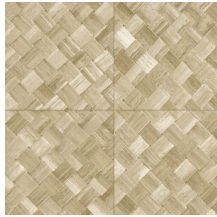

## Technical specifications

Reference	<u>34101</u>
Product category	Refined
Composition	Vinyl wallpaper on paper backing
Description	Wickerwork in tile shape, inspired by the tropical plant pandan
Dimensions	XL-ROLL: Rolls of 10.05 m x 1.00 m = 10 m <sup>2</sup> (11 yards x 39.37" = 108 sq. ft.)
Pattern repeat	Straight match 45 cm (17.72"), or drop match of 90/45 cm (35.43"/17.72")
Adhesive	Arte Clearpro or a good quality dispersion adhesive
How to paste	Method 1: paste the wall and moisten the wallcovering. Method 2: paste the wallcovering.
Light resistance	Good lightfastness
How to remove	Peelable
Fire retardant EU	B-s2, d0
Fire retardant US	Class A
Maintenance	Extra-washable

## Colourways (9)

34100

34101

34102

34103

34104

34105

34106

34107

34108