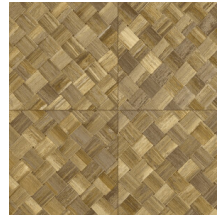

## Technical specifications

Reference	<u>34101</u>
Product category	Refined
Composition	Vinyl wallpaper on paper backing
Description	Wickerwork in tile shape, inspired by the tropical plant pandan
Dimensions	XL-ROLL: Rolls of 10.05 m x 1.00 m = 10 m <sup>2</sup> (11 yards x 39.37" = 108 sq. ft.)
Pattern repeat	Straight match 45 cm (17.72"), or drop match of 90/45 cm (35.43"/17.72")
Adhesive	Arte Clearpro or a good quality dispersion adhesive
How to paste	Method 1: paste the wall and moisten the wallcovering. Method 2: paste the wallcovering.
Light resistance	Good lightfastness
How to remove	Peelable
Fire retardant EU	B-s2, d0
Fire retardant US	Class A
Maintenance	Extra-washable

## Colourways (9)

34100

34101

34102

34103

34104

34105

34106