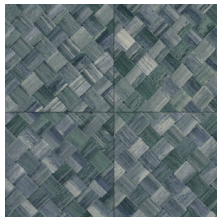

## Technical specifications

Reference	<u>34101</u>
Product category	Refined
Composition	Vinyl wallpaper on paper backing
Description	Wickerwork in tile shape, inspired by the tropical plant pandan
Dimensions	XL-ROLL: Rolls of 10.05 m x 1.00 m = 10 m <sup>2</sup> (11 yards x 39.37" = 108 sq. ft.)
Pattern repeat	Straight match 45 cm (17.72"), or drop match of 90/45 cm (35.43"/17.72")
Adhesive	Arte Clearpro or a good quality dispersion adhesive
How to paste	Method 1: paste the wall and moisten the wallcovering. Method 2: paste the wallcovering.
Light resistance	Good lightfastness
How to remove	Peelable
Fire retardant EU	B-s2, d0
Fire retardant US	Class A
Maintenance	Extra-washable

## Colourways (9)

34100

34101

34102

34103

34104

34105

34106

34107

34108