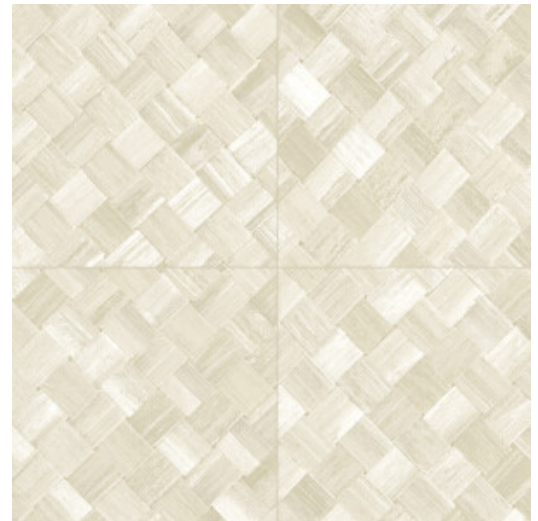

# PANDAN

Collection Selva

## Story behind the collection

Selva illustrates the tropical beauty of nature through the use of natural materials, warm hues and rough relief structures.

## Technical specifications

Reference	<u>34101</u>
Product category	Refined
Composition	Vinyl wallpaper on paper backing
Description	Wickerwork in tile shape, inspired by the tropical plant pandan
Dimensions	XL-ROLL: Rolls of 10.05 m x 1.00 m = 10 m <sup>2</sup> (11 yards x 39.37" = 108 sq. ft.)
Pattern repeat	Straight match 45 cm (17.72"), or drop match of 90/45 cm (35.43"/17.72")
Adhesive	Arte Clearpro or a good quality dispersion adhesive
How to paste	Method 1: paste the wall and moisten the wallcovering. Method 2: paste the wallcovering.
Light resistance	Good lightfastness
How to remove	Peelable
Fire retardant EU	B-s2, d0
Fire retardant US	Class A
Maintenance	Extra-washable

## Colourways (9)

34100

34101

34102

34103

34104

34105

34106