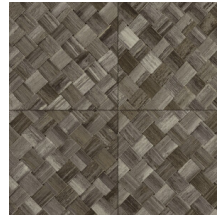

## Technical specifications

Reference	<u>34101</u>
Product category	Refined
Composition	Vinyl wallpaper on paper backing
Description	Wickerwork in tile shape, inspired by the tropical plant pandan
Dimensions	XL-ROLL: Rolls of 10.05 m x 1.00 m = 10 m <sup>2</sup> (11 yards x 39.37" = 108 sq. ft.)
Pattern repeat	Straight match 45 cm (17.72"), or drop match of 90/45 cm (35.43"/17.72")
Adhesive	Arte Clearpro or a good quality dispersion adhesive
How to paste	Method 1: paste the wall and moisten the wallcovering. Method 2: paste the wallcovering.
Light resistance	Good lightfastness
How to remove	Peelable
Fire retardant EU	B-s2, d0
Fire retardant US	Class A
Maintenance	Extra-washable

## Colourways (9)

34100

34101

34102

34103

34104

34105

34106

34107

34108