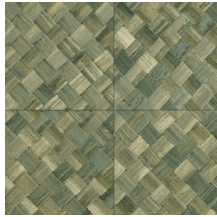

## Story behind the collection

Selva illustrates the tropical beauty of nature through the use of natural materials, warm hues and rough relief structures.

## Technical specifications

Reference	<u>34101</u>
Product category	Refined
Composition	Vinyl wallpaper on paper backing
Description	Wickerwork in tile shape, inspired by the tropical plant pandan
Dimensions	XL-ROLL: Rolls of 10.05 m x 1.00 m = 10 m <sup>2</sup> (11 yards x 39.37" = 108 sq. ft.)
Pattern repeat	Straight match 45 cm (17.72"), or drop match of 90/45 cm (35.43"/17.72")
Adhesive	Arte Clearpro or a good quality dispersion adhesive
How to paste	Method 1: paste the wall and moisten the wallcovering. Method 2: paste the wallcovering.
Light resistance	Good lightfastness
How to remove	Peelable
Fire retardant EU	B-s2, d0
Fire retardant US	Class A
Maintenance	Extra-washable

## Colourways (9)

34100

34101

34102

34103

34104

34105

34106