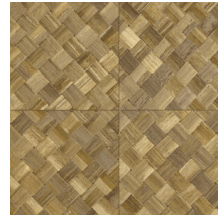

PANDAN

Collection Selva

Story behind the collection

Selva illustrates the tropical beauty of nature through the use of natural materials, warm hues and rough relief structures.

Technical specifications

Reference	<u>34102</u>
Product category	Refined
Composition	Vinyl wallpaper on paper backing
Description	Wickerwork in tile shape, inspired by the tropical plant pandan
Dimensions	XL-ROLL: Rolls of 10.05 m x 1.00 m = 10 m ² (11 yards x 39.37" = 108 sq. ft.)
Pattern repeat	Straight match 45 cm (17.72"), or drop match of 90/45 cm (35.43"/17.72")
Adhesive	Arte Clearpro or a good quality dispersion adhesive
How to paste	Method 1: paste the wall and moisten the wallcovering. Method 2: paste the wallcovering.
Light resistance	Good lightfastness
How to remove	Peelable
Fire retardant EU	B-s2, d0
Fire retardant US	Class A
Maintenance	Extra-washable

Colourways (9)

34100

34101

34102

34103

34104

34105

34106