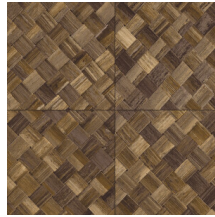

PANDAN

Collection Selva

Story behind the collection

Selva illustrates the tropical beauty of nature through the use of natural materials, warm hues and rough relief structures.

Technical specifications

Reference	<u>34102</u>
Product category	Refined
Composition	Vinyl wallpaper on paper backing
Description	Wickerwork in tile shape, inspired by the tropical plant pandan
Dimensions	XL-ROLL: Rolls of 10.05 m x 1.00 m = 10 m ² (11 yards x 39.37" = 108 sq. ft.)
Pattern repeat	Straight match 45 cm (17.72"), or drop match of 90/45 cm (35.43"/17.72")
Adhesive	Arte Clearpro or a good quality dispersion adhesive
How to paste	Method 1: paste the wall and moisten the wallcovering. Method 2: paste the wallcovering.
Light resistance	Good lightfastness
How to remove	Peelable
Fire retardant EU	B-s2, d0
Fire retardant US	Class A
Maintenance	Extra-washable

Colourways (9)

34100

34101

34102

34103

34104

34105

34106