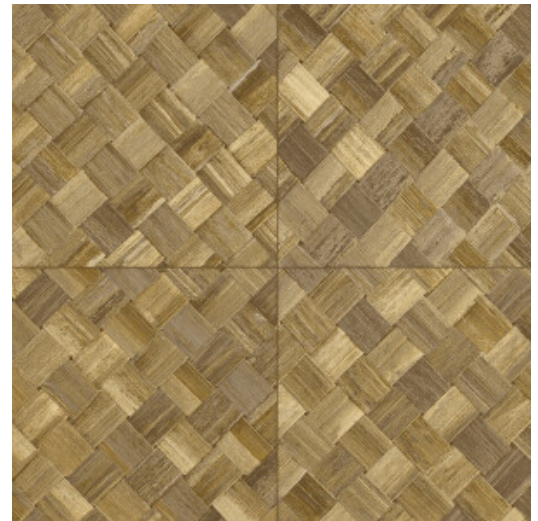

PANDAN

Collection Selva

Story behind the collection

Selva illustrates the tropical beauty of nature through the use of natural materials, warm hues and rough relief structures.

Technical specifications

Reference	<u>34102</u>
Product category	Refined
Composition	Vinyl wallpaper on paper backing
Description	Wickerwork in tile shape, inspired by the tropical plant pandan
Dimensions	XL-ROLL: Rolls of 10.05 m x 1.00 m = 10 m ² (11 yards x 39.37" = 108 sq. ft.)
Pattern repeat	Straight match 45 cm (17.72"), or drop match of 90/45 cm (35.43"/17.72")
Adhesive	Arte Clearpro or a good quality dispersion adhesive
How to paste	Method 1: paste the wall and moisten the wallcovering. Method 2: paste the wallcovering.
Light resistance	Good lightfastness
How to remove	Peelable
Fire retardant EU	B-s2, d0
Fire retardant US	Class A
Maintenance	Extra-washable

Colourways (9)

34100

34101

34102

34103

34104

34105

34106