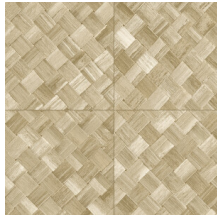

PANDAN

Collection Selva

Story behind the collection

Selva illustrates the tropical beauty of nature through the use of natural materials, warm hues and rough relief structures.

Technical specifications

Reference	<u>34102</u>
Product category	Refined
Composition	Vinyl wallpaper on paper backing
Description	Wickerwork in tile shape, inspired by the tropical plant pandan
Dimensions	XL-ROLL: Rolls of 10.05 m x 1.00 m = 10 m ² (11 yards x 39.37" = 108 sq. ft.)
Pattern repeat	Straight match 45 cm (17.72"), or drop match of 90/45 cm (35.43"/17.72")
Adhesive	Arte Clearpro or a good quality dispersion adhesive
How to paste	Method 1: paste the wall and moisten the wallcovering. Method 2: paste the wallcovering.
Light resistance	Good lightfastness
How to remove	Peelable
Fire retardant EU	B-s2, d0
Fire retardant US	Class A
Maintenance	Extra-washable

Colourways (9)

34100

34101

34102

34103

34104

34105

34106