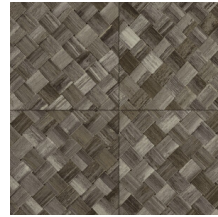

PANDAN

Collection Selva

Story behind the collection

Selva illustrates the tropical beauty of nature through the use of natural materials, warm hues and rough relief structures.

Technical specifications

Reference	<u>34102</u>
Product category	Refined
Composition	Vinyl wallpaper on paper backing
Description	Wickerwork in tile shape, inspired by the tropical plant pandan
Dimensions	XL-ROLL: Rolls of 10.05 m x 1.00 m = 10 m ² (11 yards x 39.37" = 108 sq. ft.)
Pattern repeat	Straight match 45 cm (17.72"), or drop match of 90/45 cm (35.43"/17.72")
Adhesive	Arte Clearpro or a good quality dispersion adhesive
How to paste	Method 1: paste the wall and moisten the wallcovering. Method 2: paste the wallcovering.
Light resistance	Good lightfastness
How to remove	Peelable
Fire retardant EU	B-s2, d0
Fire retardant US	Class A
Maintenance	Extra-washable

Colourways (9)

34100

34101

34102

34103

34104

34105

34106