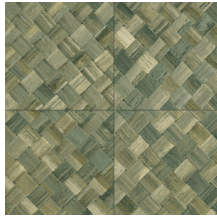

## Story behind the collection

Selva illustrates the tropical beauty of nature through the use of natural materials, warm hues and rough relief structures.

## Technical specifications

Reference	<u>34103</u>
Product category	Refined
Composition	Vinyl wallpaper on paper backing
Description	Wickerwork in tile shape, inspired by the tropical plant pandan
Dimensions	XL-ROLL: Rolls of 10.05 m x 1.00 m = 10 m <sup>2</sup> (11 yards x 39.37" = 108 sq. ft.)
Pattern repeat	Straight match 45 cm (17.72"), or drop match of 90/45 cm (35.43"/17.72")
Adhesive	Arte Clearpro or a good quality dispersion adhesive
How to paste	Method 1: paste the wall and moisten the wallcovering. Method 2: paste the wallcovering.
Light resistance	Good lightfastness
How to remove	Peelable
Fire retardant EU	B-s2, d0
Fire retardant US	Class A
Maintenance	Extra-washable

## Colourways (9)

34100

34101

34102

34103

34104

34105

34106