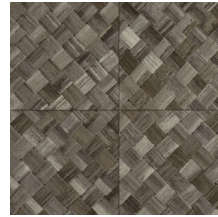

PANDAN

Collection Selva

Story behind the collection

Selva illustrates the tropical beauty of nature through the use of natural materials, warm hues and rough relief structures.

Technical specifications

Reference	<u>34103</u>
Product category	Refined
Composition	Vinyl wallpaper on paper backing
Description	Wickerwork in tile shape, inspired by the tropical plant pandan
Dimensions	XL-ROLL: Rolls of 10.05 m x 1.00 m = 10 m ² (11 yards x 39.37" = 108 sq. ft.)
Pattern repeat	Straight match 45 cm (17.72"), or drop match of 90/45 cm (35.43"/17.72")
Adhesive	Arte Clearpro or a good quality dispersion adhesive
How to paste	Method 1: paste the wall and moisten the wallcovering. Method 2: paste the wallcovering.
Light resistance	Good lightfastness
How to remove	Peelable
Fire retardant EU	B-s2, d0
Fire retardant US	Class A
Maintenance	Extra-washable

Colourways (9)

34100

34101

34102

34103

34104

34105

34106