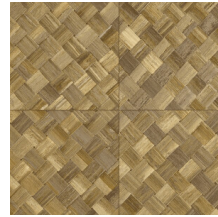

PANDAN

Collection Selva

Story behind the collection

Selva illustrates the tropical beauty of nature through the use of natural materials, warm hues and rough relief structures.

Technical specifications

Reference	<u>34103</u>
Product category	Refined
Composition	Vinyl wallpaper on paper backing
Description	Wickerwork in tile shape, inspired by the tropical plant pandan
Dimensions	XL-ROLL: Rolls of 10.05 m x 1.00 m = 10 m ² (11 yards x 39.37" = 108 sq. ft.)
Pattern repeat	Straight match 45 cm (17.72"), or drop match of 90/45 cm (35.43"/17.72")
Adhesive	Arte Clearpro or a good quality dispersion adhesive
How to paste	Method 1: paste the wall and moisten the wallcovering. Method 2: paste the wallcovering.
Light resistance	Good lightfastness
How to remove	Peelable
Fire retardant EU	B-s2, d0
Fire retardant US	Class A
Maintenance	Extra-washable

Colourways (9)

34100

34101

34102

34103

34104

34105

34106