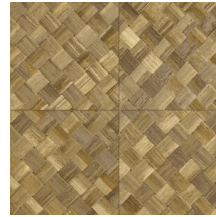

## Technical specifications

Reference	<u>34103</u>
Product category	Refined
Composition	Vinyl wallpaper on paper backing
Description	Wickerwork in tile shape, inspired by the tropical plant pandan
Dimensions	XL-ROLL: Rolls of 10.05 m x 1.00 m = 10 m <sup>2</sup> (11 yards x 39.37" = 108 sq. ft.)
Pattern repeat	Straight match 45 cm (17.72"), or drop match of 90/45 cm (35.43"/17.72")
Adhesive	Arte Clearpro or a good quality dispersion adhesive
How to paste	Method 1: paste the wall and moisten the wallcovering. Method 2: paste the wallcovering.
Light resistance	Good lightfastness
How to remove	Peelable
Fire retardant EU	B-s2, d0
Fire retardant US	Class A
Maintenance	Extra-washable

## Colourways (9)

34100

34101

34102

34103

34104

34105

34106