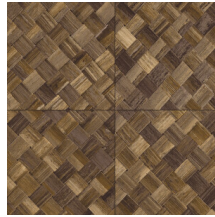

PANDAN

Collection Selva

Story behind the collection

Selva illustrates the tropical beauty of nature through the use of natural materials, warm hues and rough relief structures.

Technical specifications

Reference	<u>34103</u>
Product category	Refined
Composition	Vinyl wallpaper on paper backing
Description	Wickerwork in tile shape, inspired by the tropical plant pandan
Dimensions	XL-ROLL: Rolls of 10.05 m x 1.00 m = 10 m ² (11 yards x 39.37" = 108 sq. ft.)
Pattern repeat	Straight match 45 cm (17.72"), or drop match of 90/45 cm (35.43"/17.72")
Adhesive	Arte Clearpro or a good quality dispersion adhesive
How to paste	Method 1: paste the wall and moisten the wallcovering. Method 2: paste the wallcovering.
Light resistance	Good lightfastness
How to remove	Peelable
Fire retardant EU	B-s2, d0
Fire retardant US	Class A
Maintenance	Extra-washable

Colourways (9)

34100

34101

34102

34103

34104

34105

34106