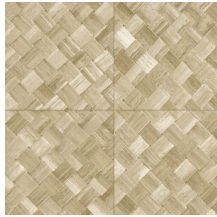

PANDAN

Collection Selva

Story behind the collection

Selva illustrates the tropical beauty of nature through the use of natural materials, warm hues and rough relief structures.

Technical specifications

Reference	<u>34103</u>
Product category	Refined
Composition	Vinyl wallpaper on paper backing
Description	Wickerwork in tile shape, inspired by the tropical plant pandan
Dimensions	XL-ROLL: Rolls of 10.05 m x 1.00 m = 10 m ² (11 yards x 39.37" = 108 sq. ft.)
Pattern repeat	Straight match 45 cm (17.72"), or drop match of 90/45 cm (35.43"/17.72")
Adhesive	Arte Clearpro or a good quality dispersion adhesive
How to paste	Method 1: paste the wall and moisten the wallcovering. Method 2: paste the wallcovering.
Light resistance	Good lightfastness
How to remove	Peelable
Fire retardant EU	B-s2, d0
Fire retardant US	Class A
Maintenance	Extra-washable

Colourways (9)

34100

34101

34102

34103

34104

34105

34106