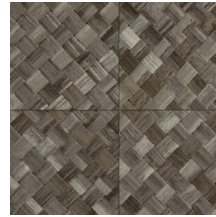

## Technical specifications

Reference	<u>34103</u>
Product category	Refined
Composition	Vinyl wallpaper on paper backing
Description	Wickerwork in tile shape, inspired by the tropical plant pandan
Dimensions	XL-ROLL: Rolls of 10.05 m x 1.00 m = 10 m <sup>2</sup> (11 yards x 39.37" = 108 sq. ft.)
Pattern repeat	Straight match 45 cm (17.72"), or drop match of 90/45 cm (35.43"/17.72")
Adhesive	Arte Clearpro or a good quality dispersion adhesive
How to paste	Method 1: paste the wall and moisten the wallcovering. Method 2: paste the wallcovering.
Light resistance	Good lightfastness
How to remove	Peelable
Fire retardant EU	B-s2, d0
Fire retardant US	Class A
Maintenance	Extra-washable

## Colourways (9)

34100

34101

34102

34103

34104

34105

34106

34107

34108