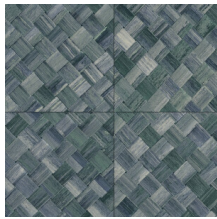

## Technical specifications

Reference	<u>34103</u>
Product category	Refined
Composition	Vinyl wallpaper on paper backing
Description	Wickerwork in tile shape, inspired by the tropical plant pandan
Dimensions	XL-ROLL: Rolls of 10.05 m x 1.00 m = 10 m <sup>2</sup> (11 yards x 39.37" = 108 sq. ft.)
Pattern repeat	Straight match 45 cm (17.72"), or drop match of 90/45 cm (35.43"/17.72")
Adhesive	Arte Clearpro or a good quality dispersion adhesive
How to paste	Method 1: paste the wall and moisten the wallcovering. Method 2: paste the wallcovering.
Light resistance	Good lightfastness
How to remove	Peelable
Fire retardant EU	B-s2, d0
Fire retardant US	Class A
Maintenance	Extra-washable

## Colourways (9)

34100

34101

34102

34103

34104

34105

34106

34107

34108