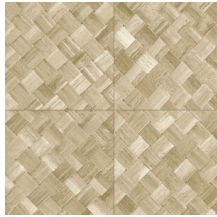

## Technical specifications

Reference	<u>34103</u>
Product category	Refined
Composition	Vinyl wallpaper on paper backing
Description	Wickerwork in tile shape, inspired by the tropical plant pandan
Dimensions	XL-ROLL: Rolls of 10.05 m x 1.00 m = 10 m <sup>2</sup> (11 yards x 39.37" = 108 sq. ft.)
Pattern repeat	Straight match 45 cm (17.72"), or drop match of 90/45 cm (35.43"/17.72")
Adhesive	Arte Clearpro or a good quality dispersion adhesive
How to paste	Method 1: paste the wall and moisten the wallcovering. Method 2: paste the wallcovering.
Light resistance	Good lightfastness
How to remove	Peelable
Fire retardant EU	B-s2, d0
Fire retardant US	Class A
Maintenance	Extra-washable

## Colourways (9)

34100

34101

34102

34103

34104

34105

34106

34107

34108