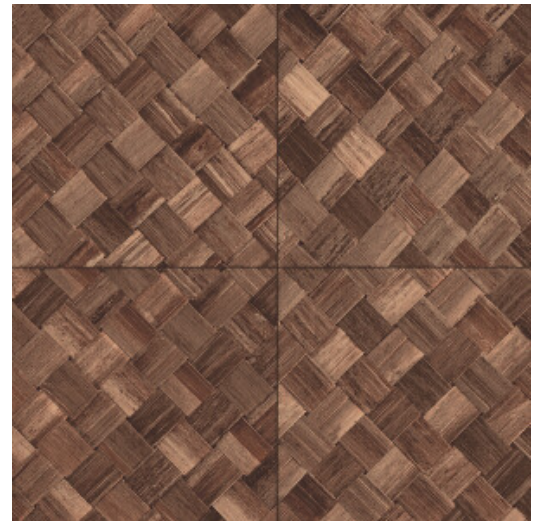

PANDAN

Collection Selva

Story behind the collection

Selva illustrates the tropical beauty of nature through the use of natural materials, warm hues and rough relief structures.

Technical specifications

Reference	<u>34103</u>
Product category	Refined
Composition	Vinyl wallpaper on paper backing
Description	Wickerwork in tile shape, inspired by the tropical plant pandan
Dimensions	XL-ROLL: Rolls of 10.05 m x 1.00 m = 10 m ² (11 yards x 39.37" = 108 sq. ft.)
Pattern repeat	Straight match 45 cm (17.72"), or drop match of 90/45 cm (35.43"/17.72")
Adhesive	Arte Clearpro or a good quality dispersion adhesive
How to paste	Method 1: paste the wall and moisten the wallcovering. Method 2: paste the wallcovering.
Light resistance	Good lightfastness
How to remove	Peelable
Fire retardant EU	B-s2, d0
Fire retardant US	Class A
Maintenance	Extra-washable

Colourways (9)

34100

34101

34102

34103

34104

34105

34106