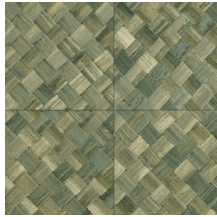

PANDAN

Collection Selva

Story behind the collection

Selva illustrates the tropical beauty of nature through the use of natural materials, warm hues and rough relief structures.

Technical specifications

Reference	<u>34103</u>
Product category	Refined
Composition	Vinyl wallpaper on paper backing
Description	Wickerwork in tile shape, inspired by the tropical plant pandan
Dimensions	XL-ROLL: Rolls of 10.05 m x 1.00 m = 10 m ² (11 yards x 39.37" = 108 sq. ft.)
Pattern repeat	Straight match 45 cm (17.72"), or drop match of 90/45 cm (35.43"/17.72")
Adhesive	Arte Clearpro or a good quality dispersion adhesive
How to paste	Method 1: paste the wall and moisten the wallcovering. Method 2: paste the wallcovering.
Light resistance	Good lightfastness
How to remove	Peelable
Fire retardant EU	B-s2, d0
Fire retardant US	Class A
Maintenance	Extra-washable

Colourways (9)

34100

34101

34102

34103

34104

34105

34106