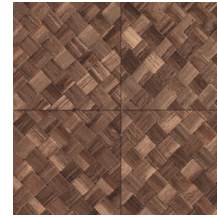

PANDAN

Collection Selva

Story behind the collection

Selva illustrates the tropical beauty of nature through the use of natural materials, warm hues and rough relief structures.

Technical specifications

Reference	<u>34103</u>
Product category	Refined
Composition	Vinyl wallpaper on paper backing
Description	Wickerwork in tile shape, inspired by the tropical plant pandan
Dimensions	XL-ROLL: Rolls of 10.05 m x 1.00 m = 10 m ² (11 yards x 39.37" = 108 sq. ft.)
Pattern repeat	Straight match 45 cm (17.72"), or drop match of 90/45 cm (35.43"/17.72")
Adhesive	Arte Clearpro or a good quality dispersion adhesive
How to paste	Method 1: paste the wall and moisten the wallcovering. Method 2: paste the wallcovering.
Light resistance	Good lightfastness
How to remove	Peelable
Fire retardant EU	B-s2, d0
Fire retardant US	Class A
Maintenance	Extra-washable

Colourways (9)

34100

34101

34102

34103

34104

34105

34106