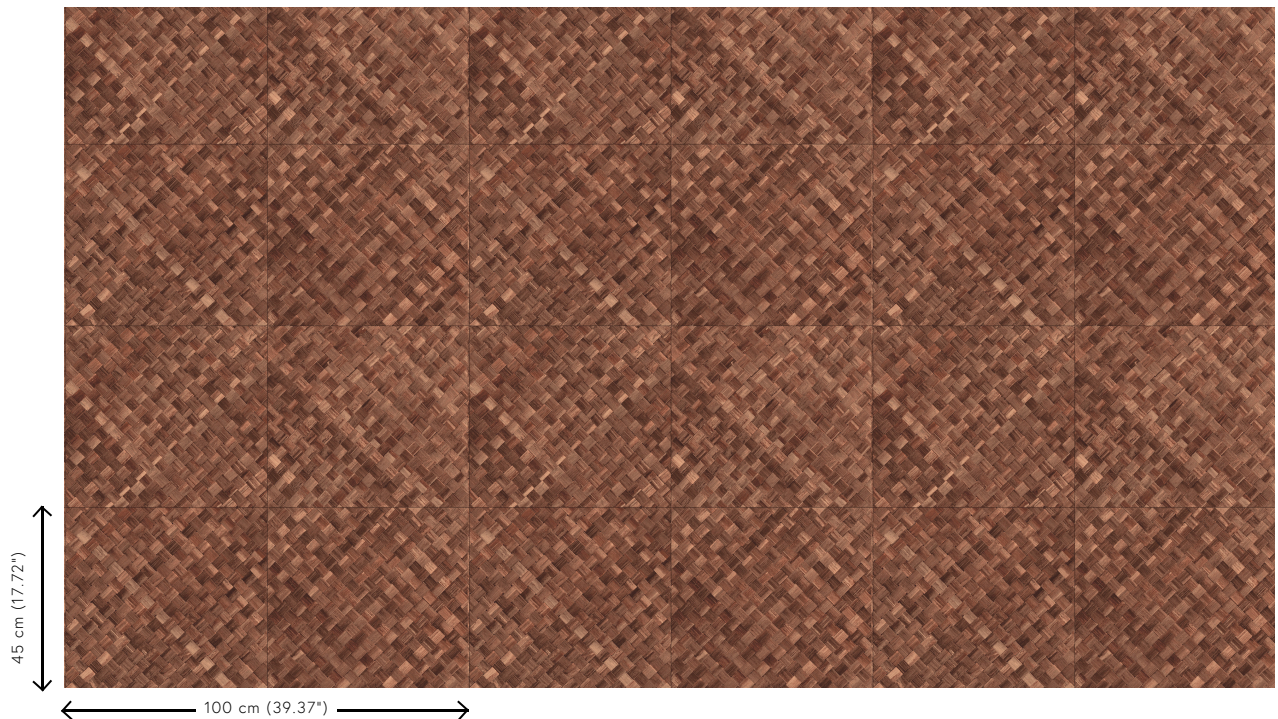

Colourways (9)

34100

34101

34102

34103

34104

34105

34106

34107

34108

View

More info? [Click here](#)

Order samples, calculate quantities, view instructional videos, download technical information and more:
www.arte-international.com

ARTE®

wallcoverings for the ultimate in refinement