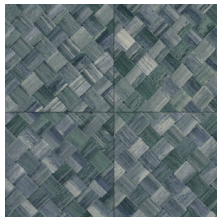

Colourways (9)

34100

34101

34102

34103

34104

34105

34106

34107

34108

View

More info? [Click here](#)

Order samples, calculate quantities, view instructional videos, download technical information and more:
www.arte-international.com

ARTE®

wallcoverings for the ultimate in refinement