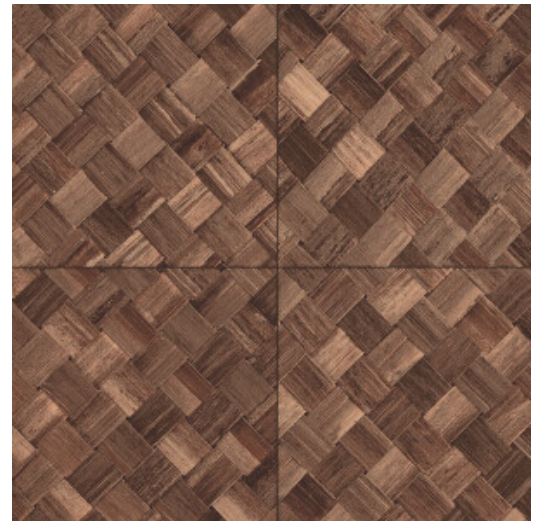

# PANDAN

Collection Selva

## Story behind the collection

Selva illustrates the tropical beauty of nature through the use of natural materials, warm hues and rough relief structures.

## Technical specifications

Reference	<u>34103</u>
Product category	Refined
Composition	Vinyl wallpaper on paper backing
Description	Wickerwork in tile shape, inspired by the tropical plant pandan
Dimensions	XL-ROLL: Rolls of 10.05 m x 1.00 m = 10 m <sup>2</sup> (11 yards x 39.37" = 108 sq. ft.)
Pattern repeat	Straight match 45 cm (17.72"), or drop match of 90/45 cm (35.43"/17.72")
Adhesive	Arte Clearpro or a good quality dispersion adhesive
How to paste	Method 1: paste the wall and moisten the wallcovering. Method 2: paste the wallcovering.
Light resistance	Good lightfastness
How to remove	Peelable
Fire retardant EU	B-s2, d0
Fire retardant US	Class A
Maintenance	Extra-washable

## Colourways (9)

34100

34101

34102

34103

34104

34105

34106