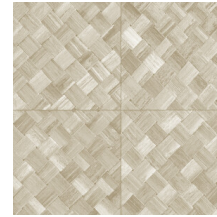

PANDAN

Collection Selva

Story behind the collection

Selva illustrates the tropical beauty of nature through the use of natural materials, warm hues and rough relief structures.

Technical specifications

Reference	<u>34103</u>
Product category	Refined
Composition	Vinyl wallpaper on paper backing
Description	Wickerwork in tile shape, inspired by the tropical plant pandan
Dimensions	XL-ROLL: Rolls of 10.05 m x 1.00 m = 10 m ² (11 yards x 39.37" = 108 sq. ft.)
Pattern repeat	Straight match 45 cm (17.72"), or drop match of 90/45 cm (35.43"/17.72")
Adhesive	Arte Clearpro or a good quality dispersion adhesive
How to paste	Method 1: paste the wall and moisten the wallcovering. Method 2: paste the wallcovering.
Light resistance	Good lightfastness
How to remove	Peelable
Fire retardant EU	B-s2, d0
Fire retardant US	Class A
Maintenance	Extra-washable

Colourways (9)

34100

34101

34102

34103

34104

34105

34106