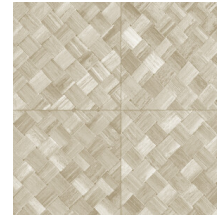

## Technical specifications

Reference	<u>34103</u>
Product category	Refined
Composition	Vinyl wallpaper on paper backing
Description	Wickerwork in tile shape, inspired by the tropical plant pandan
Dimensions	XL-ROLL: Rolls of 10.05 m x 1.00 m = 10 m <sup>2</sup> (11 yards x 39.37" = 108 sq. ft.)
Pattern repeat	Straight match 45 cm (17.72"), or drop match of 90/45 cm (35.43"/17.72")
Adhesive	Arte Clearpro or a good quality dispersion adhesive
How to paste	Method 1: paste the wall and moisten the wallcovering. Method 2: paste the wallcovering.
Light resistance	Good lightfastness
How to remove	Peelable
Fire retardant EU	B-s2, d0
Fire retardant US	Class A
Maintenance	Extra-washable

## Colourways (9)

34100

34101

34102

34103

34104

34105

34106

34107

34108