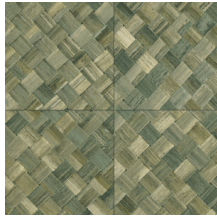

PANDAN

Collection Selva

Story behind the collection

Selva illustrates the tropical beauty of nature through the use of natural materials, warm hues and rough relief structures.

Technical specifications

Reference	<u>34104</u>
Product category	Refined
Composition	Vinyl wallpaper on paper backing
Description	Wickerwork in tile shape, inspired by the tropical plant pandan
Dimensions	XL-ROLL: Rolls of 10.05 m x 1.00 m = 10 m ² (11 yards x 39.37" = 108 sq. ft.)
Pattern repeat	Straight match 45 cm (17.72"), or drop match of 90/45 cm (35.43"/17.72")
Adhesive	Arte Clearpro or a good quality dispersion adhesive
How to paste	Method 1: paste the wall and moisten the wallcovering. Method 2: paste the wallcovering.
Light resistance	Good lightfastness
How to remove	Peelable
Fire retardant EU	B-s2, d0
Fire retardant US	Class A
Maintenance	Extra-washable

Colourways (9)

34100

34101

34102

34103

34104

34105

34106