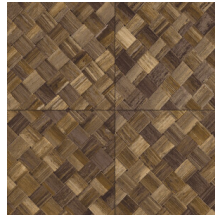

PANDAN

Collection Selva

Story behind the collection

Selva illustrates the tropical beauty of nature through the use of natural materials, warm hues and rough relief structures.

Technical specifications

Reference	<u>34104</u>
Product category	Refined
Composition	Vinyl wallpaper on paper backing
Description	Wickerwork in tile shape, inspired by the tropical plant pandan
Dimensions	XL-ROLL: Rolls of 10.05 m x 1.00 m = 10 m ² (11 yards x 39.37" = 108 sq. ft.)
Pattern repeat	Straight match 45 cm (17.72"), or drop match of 90/45 cm (35.43"/17.72")
Adhesive	Arte Clearpro or a good quality dispersion adhesive
How to paste	Method 1: paste the wall and moisten the wallcovering. Method 2: paste the wallcovering.
Light resistance	Good lightfastness
How to remove	Peelable
Fire retardant EU	B-s2, d0
Fire retardant US	Class A
Maintenance	Extra-washable

Colourways (9)

34100

34101

34102

34103

34104

34105

34106