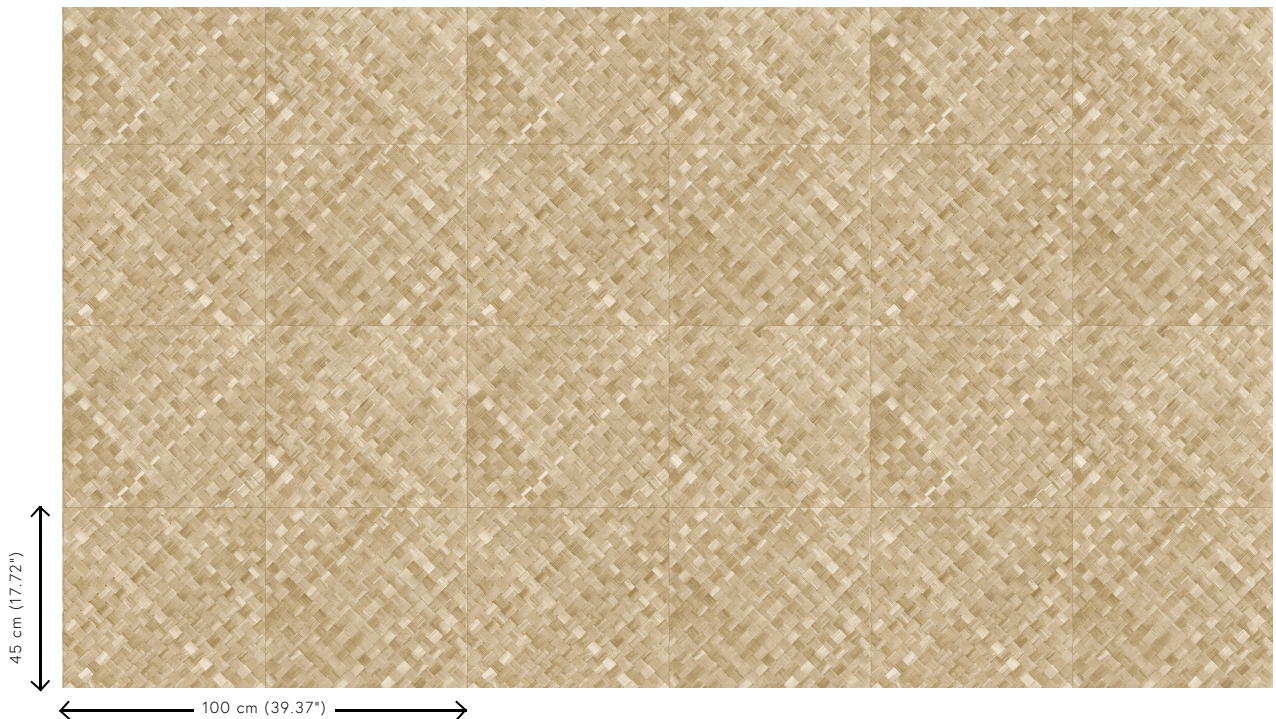

Colourways (9)

34100

34101

34102

34103

34104

34105

34106

34107

34108

View

45 cm (17.72")

100 cm (39.37")

More info? [Click here](#)

Order samples, calculate quantities, view instructional videos, download technical information and more:
www.arte-international.com

ARTE®

wallcoverings for the ultimate in refinement