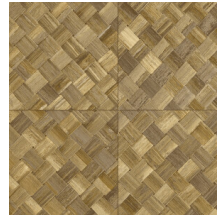

PANDAN

Collection Selva

Story behind the collection

Selva illustrates the tropical beauty of nature through the use of natural materials, warm hues and rough relief structures.

Technical specifications

Reference	<u>34104</u>
Product category	Refined
Composition	Vinyl wallpaper on paper backing
Description	Wickerwork in tile shape, inspired by the tropical plant pandan
Dimensions	XL-ROLL: Rolls of 10.05 m x 1.00 m = 10 m ² (11 yards x 39.37" = 108 sq. ft.)
Pattern repeat	Straight match 45 cm (17.72"), or drop match of 90/45 cm (35.43"/17.72")
Adhesive	Arte Clearpro or a good quality dispersion adhesive
How to paste	Method 1: paste the wall and moisten the wallcovering. Method 2: paste the wallcovering.
Light resistance	Good lightfastness
How to remove	Peelable
Fire retardant EU	B-s2, d0
Fire retardant US	Class A
Maintenance	Extra-washable

Colourways (9)

34100

34101

34102

34103

34104

34105

34106