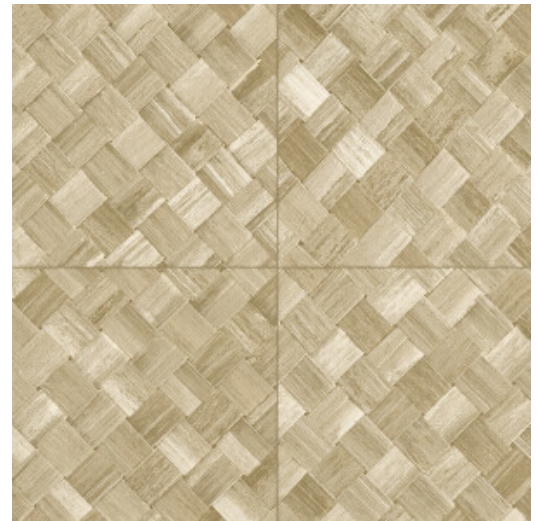

PANDAN

Collection Selva

Story behind the collection

Selva illustrates the tropical beauty of nature through the use of natural materials, warm hues and rough relief structures.

Technical specifications

Reference	<u>34104</u>
Product category	Refined
Composition	Vinyl wallpaper on paper backing
Description	Wickerwork in tile shape, inspired by the tropical plant pandan
Dimensions	XL-ROLL: Rolls of 10.05 m x 1.00 m = 10 m ² (11 yards x 39.37" = 108 sq. ft.)
Pattern repeat	Straight match 45 cm (17.72"), or drop match of 90/45 cm (35.43"/17.72")
Adhesive	Arte Clearpro or a good quality dispersion adhesive
How to paste	Method 1: paste the wall and moisten the wallcovering. Method 2: paste the wallcovering.
Light resistance	Good lightfastness
How to remove	Peelable
Fire retardant EU	B-s2, d0
Fire retardant US	Class A
Maintenance	Extra-washable

Colourways (9)

34100

34101

34102

34103

34104

34105

34106