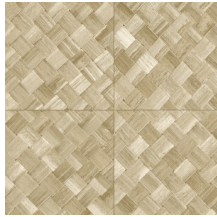

PANDAN

Collection Selva

Story behind the collection

Selva illustrates the tropical beauty of nature through the use of natural materials, warm hues and rough relief structures.

Technical specifications

Reference	<u>34104</u>
Product category	Refined
Composition	Vinyl wallpaper on paper backing
Description	Wickerwork in tile shape, inspired by the tropical plant pandan
Dimensions	XL-ROLL: Rolls of 10.05 m x 1.00 m = 10 m ² (11 yards x 39.37" = 108 sq. ft.)
Pattern repeat	Straight match 45 cm (17.72"), or drop match of 90/45 cm (35.43"/17.72")
Adhesive	Arte Clearpro or a good quality dispersion adhesive
How to paste	Method 1: paste the wall and moisten the wallcovering. Method 2: paste the wallcovering.
Light resistance	Good lightfastness
How to remove	Peelable
Fire retardant EU	B-s2, d0
Fire retardant US	Class A
Maintenance	Extra-washable

Colourways (9)

34100

34101

34102

34103

34104

34105

34106