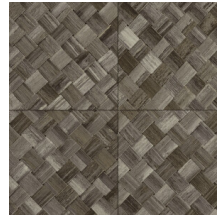

PANDAN

Collection Selva

Story behind the collection

Selva illustrates the tropical beauty of nature through the use of natural materials, warm hues and rough relief structures.

Technical specifications

Reference	<u>34104</u>
Product category	Refined
Composition	Vinyl wallpaper on paper backing
Description	Wickerwork in tile shape, inspired by the tropical plant pandan
Dimensions	XL-ROLL: Rolls of 10.05 m x 1.00 m = 10 m ² (11 yards x 39.37" = 108 sq. ft.)
Pattern repeat	Straight match 45 cm (17.72"), or drop match of 90/45 cm (35.43"/17.72")
Adhesive	Arte Clearpro or a good quality dispersion adhesive
How to paste	Method 1: paste the wall and moisten the wallcovering. Method 2: paste the wallcovering.
Light resistance	Good lightfastness
How to remove	Peelable
Fire retardant EU	B-s2, d0
Fire retardant US	Class A
Maintenance	Extra-washable

Colourways (9)

34100

34101

34102

34103

34104

34105

34106