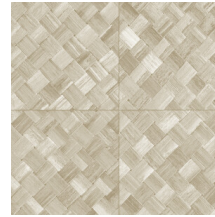

PANDAN

Collection Selva

Story behind the collection

Selva illustrates the tropical beauty of nature through the use of natural materials, warm hues and rough relief structures.

Technical specifications

Reference	<u>34104</u>
Product category	Refined
Composition	Vinyl wallpaper on paper backing
Description	Wickerwork in tile shape, inspired by the tropical plant pandan
Dimensions	XL-ROLL: Rolls of 10.05 m x 1.00 m = 10 m ² (11 yards x 39.37" = 108 sq. ft.)
Pattern repeat	Straight match 45 cm (17.72"), or drop match of 90/45 cm (35.43"/17.72")
Adhesive	Arte Clearpro or a good quality dispersion adhesive
How to paste	Method 1: paste the wall and moisten the wallcovering. Method 2: paste the wallcovering.
Light resistance	Good lightfastness
How to remove	Peelable
Fire retardant EU	B-s2, d0
Fire retardant US	Class A
Maintenance	Extra-washable

Colourways (9)

34100

34101

34102

34103

34104

34105

34106