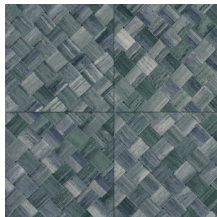

Colourways (9)

34100

34101

34102

34103

34104

34105

34106

34107

34108

View

45 cm (17.72")

100 cm (39.37")

More info? [Click here](#)

Order samples, calculate quantities, view instructional videos, download technical information and more:
www.arte-international.com

ARTE®

wallcoverings for the ultimate in refinement