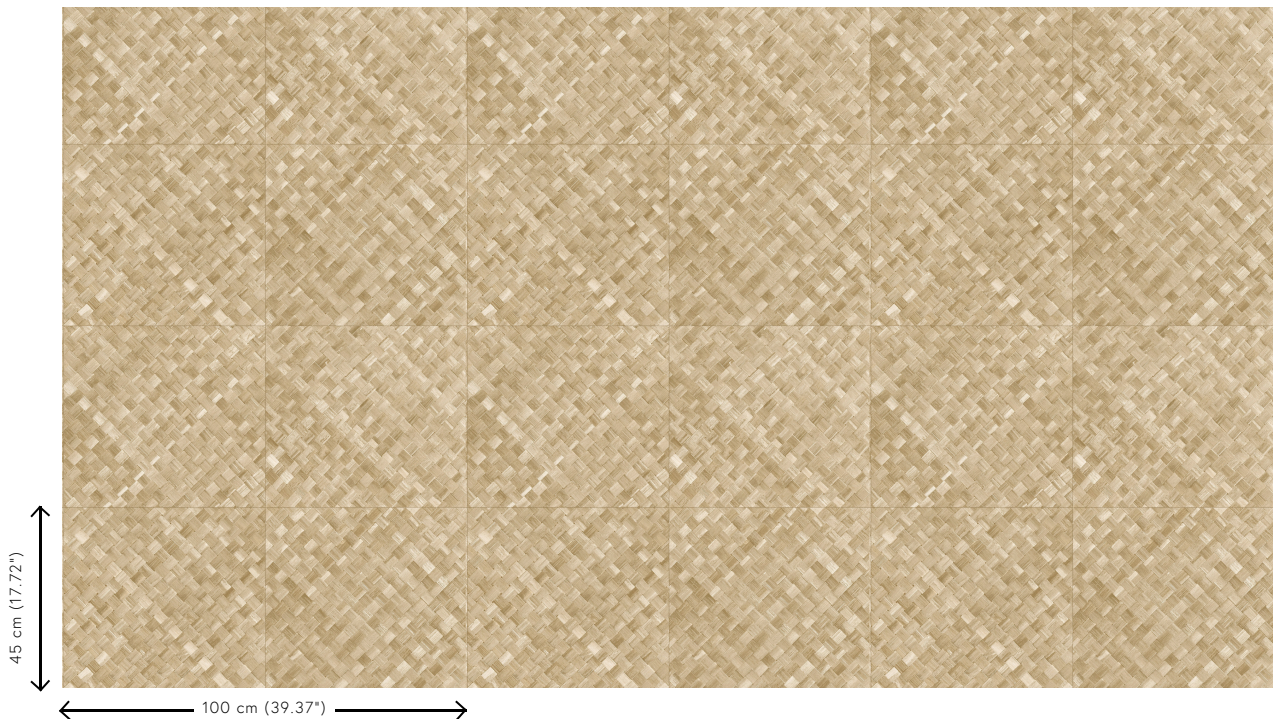

PANDAN

Collection Textura

Story behind the collection

The most beautiful textures found in nature can also be showcased on the wall resulting into striking effects. From woven grasses to braided leaves and even leather: in the form of wallpaper, they shine brighter than ever. They are complemented by the textures of rough or very finely woven linen and brilliant silk. The colour palette of this vinyl collection ranges from timeless, soft hues to striking colour tones.

Technical specifications

Reference	34104A • Cloth
Product category	Refined
Composition	Vinyl wallpaper on paper backing
Description	Tiled wickerwork inspired by the pandan, a tropical plant
Dimensions	Rolls of 10.05 m x 1.00 m = 10 m ² (11 yards x 39.37" = 108 sq. ft.)
Pattern repeat	Straight match 45 cm (17.72"), or drop match of 90/45 cm (35.43"/17.72")
Adhesive	Arte Clearpro or a good quality dispersion adhesive
How to paste	Method 1: paste the wall and moisten the wallcovering. Method 2: paste the wallcovering.
Light resistance	Good lightfastness
How to remove	Peelable
Fire retardant EU	B-s2, d0
Fire retardant US	Class A
Maintenance	Extra-washable

Colourways (6)

34100A

34101A

34104A

34106A

34107A

34108A

View