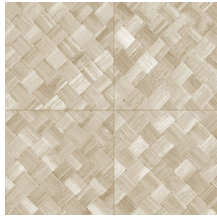

PANDAN

Collection Textura

Story behind the collection

The most beautiful textures found in nature can also be showcased on the wall resulting into striking effects. From woven grasses to braided leaves and even leather: in the form of wallpaper, they shine brighter than ever. They are complemented by the textures of rough or very finely woven linen and brilliant silk. The colour palette of this vinyl collection ranges from timeless, soft hues to striking colour tones.

Technical specifications

Reference	34104A • Cloth
Product category	Refined
Composition	Vinyl wallpaper on paper backing
Description	Tiled wickerwork inspired by the pandan, a tropical plant
Dimensions	Rolls of 10.05 m x 1.00 m = 10 m ² (11 yards x 39.37" = 108 sq. ft.)
Pattern repeat	Straight match 45 cm (17.72"), or drop match of 90/45 cm (35.43"/17.72")
Adhesive	Arte Clearpro or a good quality dispersion adhesive
How to paste	Method 1: paste the wall and moisten the wallcovering. Method 2: paste the wallcovering.
Light resistance	Good lightfastness
How to remove	Peelable
Fire retardant EU	B-s2, d0
Fire retardant US	Class A
Maintenance	Extra-washable

Colourways (6)

34100A

34101A

34104A

34106A

34107A

34108A

View