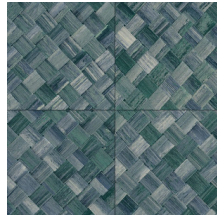

PANDAN

Collection Textura

Story behind the collection

The most beautiful textures found in nature can also be showcased on the wall resulting into striking effects. From woven grasses to braided leaves and even leather: in the form of wallpaper, they shine brighter than ever. They are complemented by the textures of rough or very finely woven linen and brilliant silk. The colour palette of this vinyl collection ranges from timeless, soft hues to striking colour tones.

Technical specifications

Reference	34104A • Cloth
Product category	Refined
Composition	Vinyl wallpaper on paper backing
Description	Tiled wickerwork inspired by the pandan, a tropical plant
Dimensions	Rolls of 10.05 m x 1.00 m = 10 m ² (11 yards x 39.37" = 108 sq. ft.)
Pattern repeat	Straight match 45 cm (17.72"), or drop match of 90/45 cm (35.43"/17.72")
Adhesive	Arte Clearpro or a good quality dispersion adhesive
How to paste	Method 1: paste the wall and moisten the wallcovering. Method 2: paste the wallcovering.
Light resistance	Good lightfastness
How to remove	Peelable
Fire retardant EU	B-s2, d0
Fire retardant US	Class A
Maintenance	Extra-washable

Colourways (6)

34100A

34101A

34104A

34106A

34107A

34108A

View