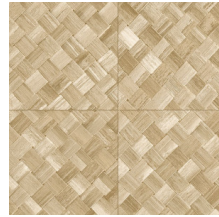

PANDAN

Collection Textura

Story behind the collection

The most beautiful textures found in nature can also be showcased on the wall resulting into striking effects. From woven grasses to braided leaves and even leather: in the form of wallpaper, they shine brighter than ever. They are complemented by the textures of rough or very finely woven linen and brilliant silk. The colour palette of this vinyl collection ranges from timeless, soft hues to striking colour tones.

Technical specifications

Reference	34104A • Cloth
Product category	Refined
Composition	Vinyl wallpaper on paper backing
Description	Tiled wickerwork inspired by the pandan, a tropical plant
Dimensions	Rolls of 10.05 m x 1.00 m = 10 m ² (11 yards x 39.37" = 108 sq. ft.)
Pattern repeat	Straight match 45 cm (17.72"), or drop match of 90/45 cm (35.43"/17.72")
Adhesive	Arte Clearpro or a good quality dispersion adhesive
How to paste	Method 1: paste the wall and moisten the wallcovering. Method 2: paste the wallcovering.
Light resistance	Good lightfastness
How to remove	Peelable
Fire retardant EU	B-s2, d0
Fire retardant US	Class A
Maintenance	Extra-washable

Colourways (6)

34100A

34101A

34104A

34106A

34107A

34108A

View