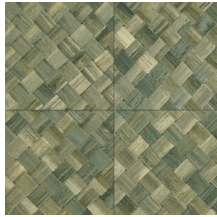

PANDAN

Collection Textura

Story behind the collection

The most beautiful textures found in nature can also be showcased on the wall resulting into striking effects. From woven grasses to braided leaves and even leather: in the form of wallpaper, they shine brighter than ever. They are complemented by the textures of rough or very finely woven linen and brilliant silk. The colour palette of this vinyl collection ranges from timeless, soft hues to striking colour tones.

Technical specifications

Reference	34104A • Cloth
Product category	Refined
Composition	Vinyl wallpaper on paper backing
Description	Tiled wickerwork inspired by the pandan, a tropical plant
Dimensions	Rolls of 10.05 m x 1.00 m = 10 m ² (11 yards x 39.37" = 108 sq. ft.)
Pattern repeat	Straight match 45 cm (17.72"), or drop match of 90/45 cm (35.43"/17.72")
Adhesive	Arte Clearpro or a good quality dispersion adhesive
How to paste	Method 1: paste the wall and moisten the wallcovering. Method 2: paste the wallcovering.
Light resistance	Good lightfastness
How to remove	Peelable
Fire retardant EU	B-s2, d0
Fire retardant US	Class A
Maintenance	Extra-washable

Colourways (6)

34100A

34101A

34104A

34106A

34107A

34108A

View