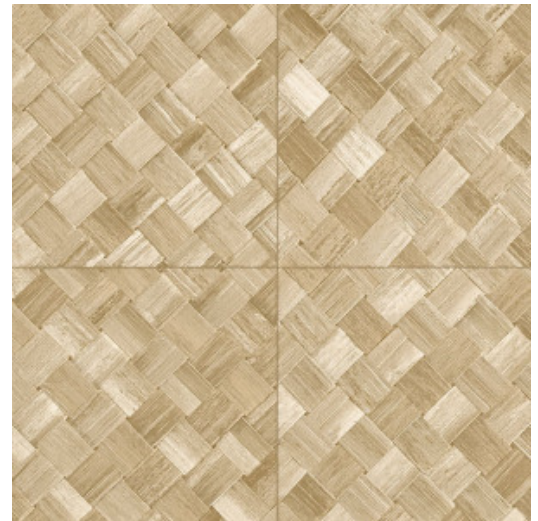

PANDAN

Collection Textura

Story behind the collection

The most beautiful textures found in nature can also be showcased on the wall resulting into striking effects. From woven grasses to braided leaves and even leather: in the form of wallpaper, they shine brighter than ever. They are complemented by the textures of rough or very finely woven linen and brilliant silk. The colour palette of this vinyl collection ranges from timeless, soft hues to striking colour tones.

Technical specifications

Reference	34104A • Cloth
Product category	Refined
Composition	Vinyl wallpaper on paper backing
Description	Tiled wickerwork inspired by the pandan, a tropical plant
Dimensions	Rolls of 10.05 m x 1.00 m = 10 m ² (11 yards x 39.37" = 108 sq. ft.)
Pattern repeat	Straight match 45 cm (17.72"), or drop match of 90/45 cm (35.43"/17.72")
Adhesive	Arte Clearpro or a good quality dispersion adhesive
How to paste	Method 1: paste the wall and moisten the wallcovering. Method 2: paste the wallcovering.
Light resistance	Good lightfastness
How to remove	Peelable
Fire retardant EU	B-s2, d0
Fire retardant US	Class A
Maintenance	Extra-washable

Colourways (6)

34100A

34101A

34104A

34106A

34107A

34108A

View