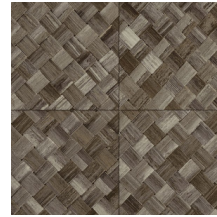

PANDAN

Collection Textura

Story behind the collection

The most beautiful textures found in nature can also be showcased on the wall resulting into striking effects. From woven grasses to braided leaves and even leather: in the form of wallpaper, they shine brighter than ever. They are complemented by the textures of rough or very finely woven linen and brilliant silk. The colour palette of this vinyl collection ranges from timeless, soft hues to striking colour tones.

Technical specifications

Reference	34104A • Cloth
Product category	Refined
Composition	Vinyl wallpaper on paper backing
Description	Tiled wickerwork inspired by the pandan, a tropical plant
Dimensions	Rolls of 10.05 m x 1.00 m = 10 m ² (11 yards x 39.37" = 108 sq. ft.)
Pattern repeat	Straight match 45 cm (17.72"), or drop match of 90/45 cm (35.43"/17.72")
Adhesive	Arte Clearpro or a good quality dispersion adhesive
How to paste	Method 1: paste the wall and moisten the wallcovering. Method 2: paste the wallcovering.
Light resistance	Good lightfastness
How to remove	Peelable
Fire retardant EU	B-s2, d0
Fire retardant US	Class A
Maintenance	Extra-washable

Colourways (6)

34100A

34101A

34104A

34106A

34107A

34108A

View