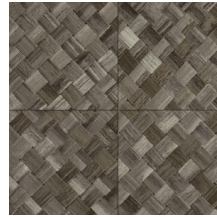

PANDAN

Collection Selva

Story behind the collection

Selva illustrates the tropical beauty of nature through the use of natural materials, warm hues and rough relief structures.

Technical specifications

Reference	<u>34107</u>
Product category	Refined
Composition	Vinyl wallpaper on paper backing
Description	Wickerwork in tile shape, inspired by the tropical plant pandan
Dimensions	XL-ROLL: Rolls of 10.05 m x 1.00 m = 10 m ² (11 yards x 39.37" = 108 sq. ft.)
Pattern repeat	Straight match 45 cm (17.72"), or drop match of 90/45 cm (35.43"/17.72")
Adhesive	Arte Clearpro or a good quality dispersion adhesive
How to paste	Method 1: paste the wall and moisten the wallcovering. Method 2: paste the wallcovering.
Light resistance	Good lightfastness
How to remove	Peelable
Fire retardant EU	B-s2, d0
Fire retardant US	Class A
Maintenance	Extra-washable

Colourways (9)

34100

34101

34102

34103

34104

34105

34106