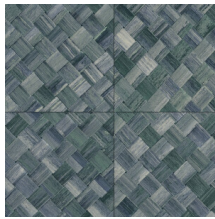

Colourways (9)

34100

34101

34102

34103

34104

34105

34106

34107

34108

View

45 cm (17.72")

100 cm (39.37")

More info? [Click here](#)

Order samples, calculate quantities, view instructional videos, download technical information and more:
www.arte-international.com

ARTE®

wallcoverings for the ultimate in refinement