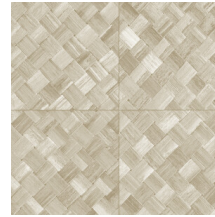

PANDAN

Collection Selva

Story behind the collection

Selva illustrates the tropical beauty of nature through the use of natural materials, warm hues and rough relief structures.

Technical specifications

Reference	<u>34107</u>
Product category	Refined
Composition	Vinyl wallpaper on paper backing
Description	Wickerwork in tile shape, inspired by the tropical plant pandan
Dimensions	XL-ROLL: Rolls of 10.05 m x 1.00 m = 10 m ² (11 yards x 39.37" = 108 sq. ft.)
Pattern repeat	Straight match 45 cm (17.72"), or drop match of 90/45 cm (35.43"/17.72")
Adhesive	Arte Clearpro or a good quality dispersion adhesive
How to paste	Method 1: paste the wall and moisten the wallcovering. Method 2: paste the wallcovering.
Light resistance	Good lightfastness
How to remove	Peelable
Fire retardant EU	B-s2, d0
Fire retardant US	Class A
Maintenance	Extra-washable

Colourways (9)

34100

34101

34102

34103

34104

34105

34106