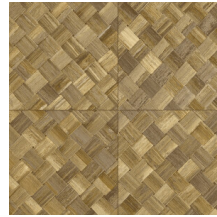

PANDAN

Collection Selva

Story behind the collection

Selva illustrates the tropical beauty of nature through the use of natural materials, warm hues and rough relief structures.

Technical specifications

Reference	<u>34107</u>
Product category	Refined
Composition	Vinyl wallpaper on paper backing
Description	Wickerwork in tile shape, inspired by the tropical plant pandan
Dimensions	XL-ROLL: Rolls of 10.05 m x 1.00 m = 10 m ² (11 yards x 39.37" = 108 sq. ft.)
Pattern repeat	Straight match 45 cm (17.72"), or drop match of 90/45 cm (35.43"/17.72")
Adhesive	Arte Clearpro or a good quality dispersion adhesive
How to paste	Method 1: paste the wall and moisten the wallcovering. Method 2: paste the wallcovering.
Light resistance	Good lightfastness
How to remove	Peelable
Fire retardant EU	B-s2, d0
Fire retardant US	Class A
Maintenance	Extra-washable

Colourways (9)

34100

34101

34102

34103

34104

34105

34106