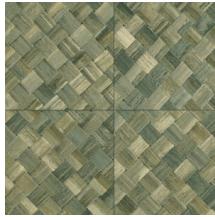

PANDAN

Collection Selva

Story behind the collection

Selva illustrates the tropical beauty of nature through the use of natural materials, warm hues and rough relief structures.

Technical specifications

Reference	<u>34107</u>
Product category	Refined
Composition	Vinyl wallpaper on paper backing
Description	Wickerwork in tile shape, inspired by the tropical plant pandan
Dimensions	XL-ROLL: Rolls of 10.05 m x 1.00 m = 10 m ² (11 yards x 39.37" = 108 sq. ft.)
Pattern repeat	Straight match 45 cm (17.72"), or drop match of 90/45 cm (35.43"/17.72")
Adhesive	Arte Clearpro or a good quality dispersion adhesive
How to paste	Method 1: paste the wall and moisten the wallcovering. Method 2: paste the wallcovering.
Light resistance	Good lightfastness
How to remove	Peelable
Fire retardant EU	B-s2, d0
Fire retardant US	Class A
Maintenance	Extra-washable

Colourways (9)

34100

34101

34102

34103

34104

34105

34106