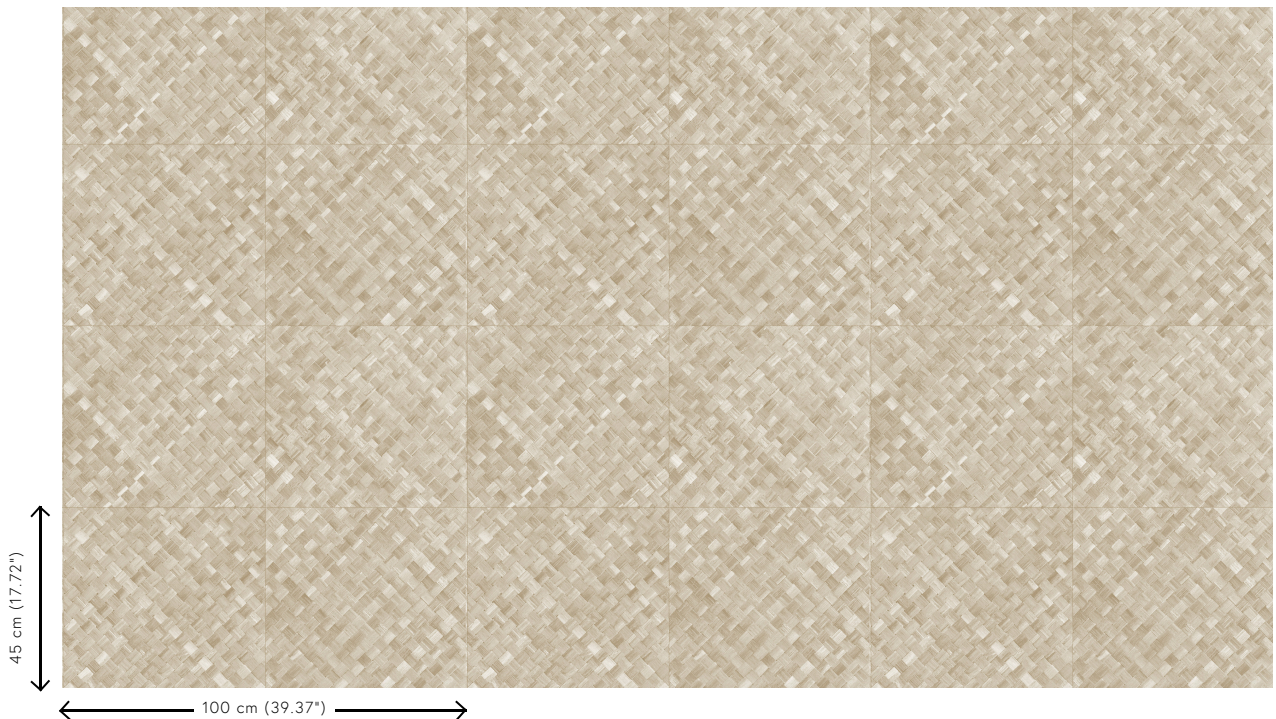

Colourways (9)

34100

34101

34102

34103

34104

34105

34106

34107

34108

View

45 cm (17.72")

100 cm (39.37")

More info? [Click here](#)

Order samples, calculate quantities, view instructional videos, download technical information and more:
www.arte-international.com

ARTE®

wallcoverings for the ultimate in refinement