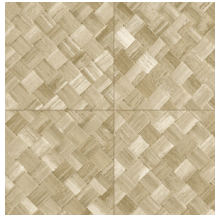

PANDAN

Collection Selva

Story behind the collection

Selva illustrates the tropical beauty of nature through the use of natural materials, warm hues and rough relief structures.

Technical specifications

Reference	<u>34107</u>
Product category	Refined
Composition	Vinyl wallpaper on paper backing
Description	Wickerwork in tile shape, inspired by the tropical plant pandan
Dimensions	XL-ROLL: Rolls of 10.05 m x 1.00 m = 10 m ² (11 yards x 39.37" = 108 sq. ft.)
Pattern repeat	Straight match 45 cm (17.72"), or drop match of 90/45 cm (35.43"/17.72")
Adhesive	Arte Clearpro or a good quality dispersion adhesive
How to paste	Method 1: paste the wall and moisten the wallcovering. Method 2: paste the wallcovering.
Light resistance	Good lightfastness
How to remove	Peelable
Fire retardant EU	B-s2, d0
Fire retardant US	Class A
Maintenance	Extra-washable

Colourways (9)

34100

34101

34102

34103

34104

34105

34106