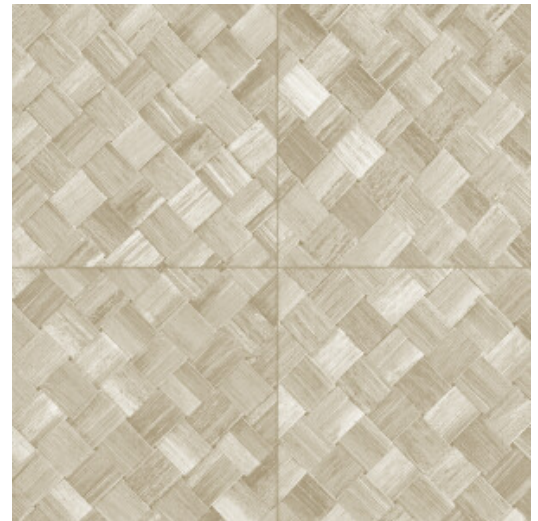

PANDAN

Collection Selva

Story behind the collection

Selva illustrates the tropical beauty of nature through the use of natural materials, warm hues and rough relief structures.

Technical specifications

Reference	<u>34107</u>
Product category	Refined
Composition	Vinyl wallpaper on paper backing
Description	Wickerwork in tile shape, inspired by the tropical plant pandan
Dimensions	XL-ROLL: Rolls of 10.05 m x 1.00 m = 10 m ² (11 yards x 39.37" = 108 sq. ft.)
Pattern repeat	Straight match 45 cm (17.72"), or drop match of 90/45 cm (35.43"/17.72")
Adhesive	Arte Clearpro or a good quality dispersion adhesive
How to paste	Method 1: paste the wall and moisten the wallcovering. Method 2: paste the wallcovering.
Light resistance	Good lightfastness
How to remove	Peelable
Fire retardant EU	B-s2, d0
Fire retardant US	Class A
Maintenance	Extra-washable

Colourways (9)

34100

34101

34102

34103

34104

34105

34106