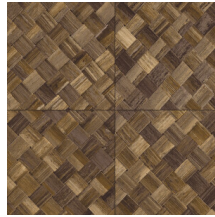

PANDAN

Collection Selva

Story behind the collection

Selva illustrates the tropical beauty of nature through the use of natural materials, warm hues and rough relief structures.

Technical specifications

Reference	<u>34107</u>
Product category	Refined
Composition	Vinyl wallpaper on paper backing
Description	Wickerwork in tile shape, inspired by the tropical plant pandan
Dimensions	XL-ROLL: Rolls of 10.05 m x 1.00 m = 10 m ² (11 yards x 39.37" = 108 sq. ft.)
Pattern repeat	Straight match 45 cm (17.72"), or drop match of 90/45 cm (35.43"/17.72")
Adhesive	Arte Clearpro or a good quality dispersion adhesive
How to paste	Method 1: paste the wall and moisten the wallcovering. Method 2: paste the wallcovering.
Light resistance	Good lightfastness
How to remove	Peelable
Fire retardant EU	B-s2, d0
Fire retardant US	Class A
Maintenance	Extra-washable

Colourways (9)

34100

34101

34102

34103

34104

34105

34106