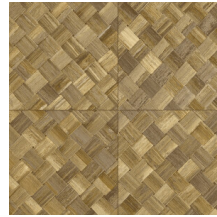

PANDAN

Collection Selva

Story behind the collection

Selva illustrates the tropical beauty of nature through the use of natural materials, warm hues and rough relief structures.

Technical specifications

Reference	<u>34108</u>
Product category	Refined
Composition	Vinyl wallpaper on paper backing
Description	Wickerwork in tile shape, inspired by the tropical plant pandan
Dimensions	XL-ROLL: Rolls of 10.05 m x 1.00 m = 10 m ² (11 yards x 39.37" = 108 sq. ft.)
Pattern repeat	Straight match 45 cm (17.72"), or drop match of 90/45 cm (35.43"/17.72")
Adhesive	Arte Clearpro or a good quality dispersion adhesive
How to paste	Method 1: paste the wall and moisten the wallcovering. Method 2: paste the wallcovering.
Light resistance	Good lightfastness
How to remove	Peelable
Fire retardant EU	B-s2, d0
Fire retardant US	Class A
Maintenance	Extra-washable

Colourways (9)

34100

34101

34102

34103

34104

34105

34106