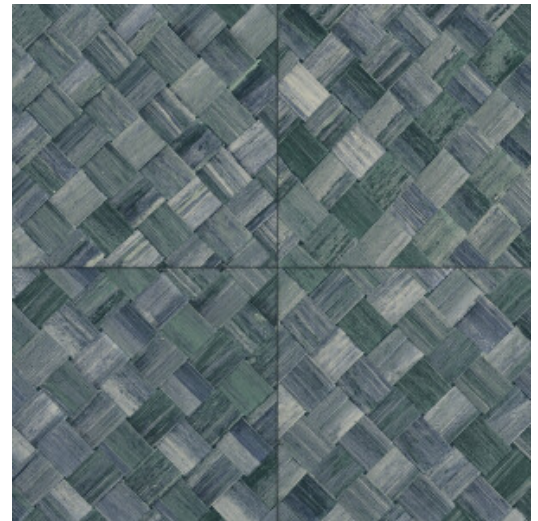

PANDAN

Collection Selva

Story behind the collection

Selva illustrates the tropical beauty of nature through the use of natural materials, warm hues and rough relief structures.

Technical specifications

Reference	<u>34108</u>
Product category	Refined
Composition	Vinyl wallpaper on paper backing
Description	Wickerwork in tile shape, inspired by the tropical plant pandan
Dimensions	XL-ROLL: Rolls of 10.05 m x 1.00 m = 10 m ² (11 yards x 39.37" = 108 sq. ft.)
Pattern repeat	Straight match 45 cm (17.72"), or drop match of 90/45 cm (35.43"/17.72")
Adhesive	Arte Clearpro or a good quality dispersion adhesive
How to paste	Method 1: paste the wall and moisten the wallcovering. Method 2: paste the wallcovering.
Light resistance	Good lightfastness
How to remove	Peelable
Fire retardant EU	B-s2, d0
Fire retardant US	Class A
Maintenance	Extra-washable

Colourways (9)

34100

34101

34102

34103

34104

34105

34106