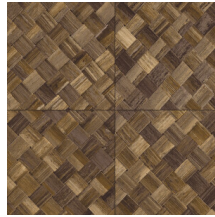

PANDAN

Collection Selva

Story behind the collection

Selva illustrates the tropical beauty of nature through the use of natural materials, warm hues and rough relief structures.

Technical specifications

Reference	<u>34108</u>
Product category	Refined
Composition	Vinyl wallpaper on paper backing
Description	Wickerwork in tile shape, inspired by the tropical plant pandan
Dimensions	XL-ROLL: Rolls of 10.05 m x 1.00 m = 10 m ² (11 yards x 39.37" = 108 sq. ft.)
Pattern repeat	Straight match 45 cm (17.72"), or drop match of 90/45 cm (35.43"/17.72")
Adhesive	Arte Clearpro or a good quality dispersion adhesive
How to paste	Method 1: paste the wall and moisten the wallcovering. Method 2: paste the wallcovering.
Light resistance	Good lightfastness
How to remove	Peelable
Fire retardant EU	B-s2, d0
Fire retardant US	Class A
Maintenance	Extra-washable

Colourways (9)

34100

34101

34102

34103

34104

34105

34106