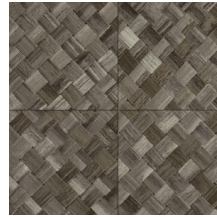

PANDAN

Collection Selva

Story behind the collection

Selva illustrates the tropical beauty of nature through the use of natural materials, warm hues and rough relief structures.

Technical specifications

Reference	<u>34108</u>
Product category	Refined
Composition	Vinyl wallpaper on paper backing
Description	Wickerwork in tile shape, inspired by the tropical plant pandan
Dimensions	XL-ROLL: Rolls of 10.05 m x 1.00 m = 10 m ² (11 yards x 39.37" = 108 sq. ft.)
Pattern repeat	Straight match 45 cm (17.72"), or drop match of 90/45 cm (35.43"/17.72")
Adhesive	Arte Clearpro or a good quality dispersion adhesive
How to paste	Method 1: paste the wall and moisten the wallcovering. Method 2: paste the wallcovering.
Light resistance	Good lightfastness
How to remove	Peelable
Fire retardant EU	B-s2, d0
Fire retardant US	Class A
Maintenance	Extra-washable

Colourways (9)

34100

34101

34102

34103

34104

34105

34106