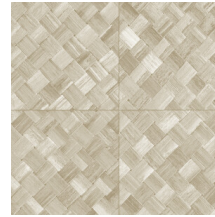

PANDAN

Collection Selva

Story behind the collection

Selva illustrates the tropical beauty of nature through the use of natural materials, warm hues and rough relief structures.

Technical specifications

Reference	<u>34108</u>
Product category	Refined
Composition	Vinyl wallpaper on paper backing
Description	Wickerwork in tile shape, inspired by the tropical plant pandan
Dimensions	XL-ROLL: Rolls of 10.05 m x 1.00 m = 10 m ² (11 yards x 39.37" = 108 sq. ft.)
Pattern repeat	Straight match 45 cm (17.72"), or drop match of 90/45 cm (35.43"/17.72")
Adhesive	Arte Clearpro or a good quality dispersion adhesive
How to paste	Method 1: paste the wall and moisten the wallcovering. Method 2: paste the wallcovering.
Light resistance	Good lightfastness
How to remove	Peelable
Fire retardant EU	B-s2, d0
Fire retardant US	Class A
Maintenance	Extra-washable

Colourways (9)

34100

34101

34102

34103

34104

34105

34106