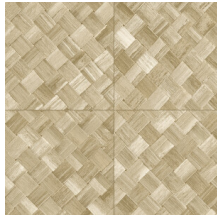

PANDAN

Collection Selva

Story behind the collection

Selva illustrates the tropical beauty of nature through the use of natural materials, warm hues and rough relief structures.

Technical specifications

Reference	<u>34108</u>
Product category	Refined
Composition	Vinyl wallpaper on paper backing
Description	Wickerwork in tile shape, inspired by the tropical plant pandan
Dimensions	XL-ROLL: Rolls of 10.05 m x 1.00 m = 10 m ² (11 yards x 39.37" = 108 sq. ft.)
Pattern repeat	Straight match 45 cm (17.72"), or drop match of 90/45 cm (35.43"/17.72")
Adhesive	Arte Clearpro or a good quality dispersion adhesive
How to paste	Method 1: paste the wall and moisten the wallcovering. Method 2: paste the wallcovering.
Light resistance	Good lightfastness
How to remove	Peelable
Fire retardant EU	B-s2, d0
Fire retardant US	Class A
Maintenance	Extra-washable

Colourways (9)

34100

34101

34102

34103

34104

34105

34106