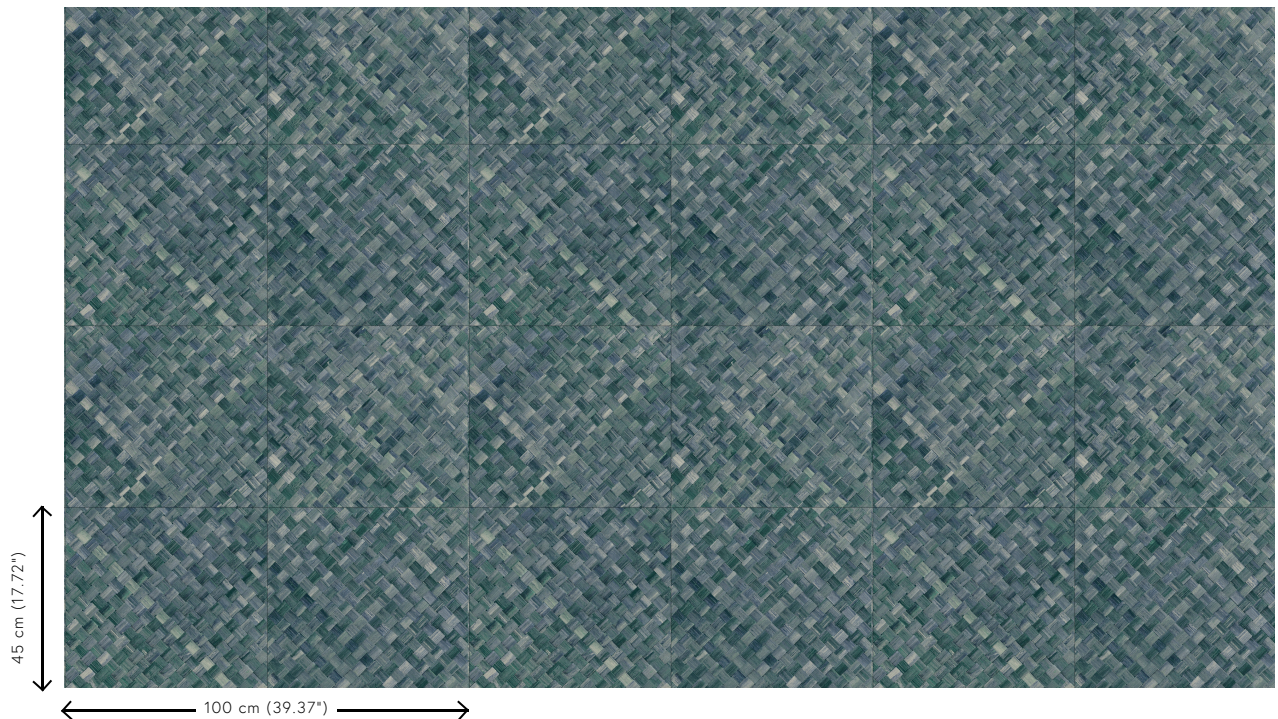

Colourways (9)

34100

34101

34102

34103

34104

34105

34106

34107

34108

View

More info? [Click here](#)

Order samples, calculate quantities, view instructional videos, download technical information and more:
www.arte-international.com

ARTE®

wallcoverings for the ultimate in refinement