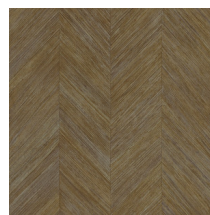

CORTEZA

Collection Selva

Story behind the collection

Selva illustrates the tropical beauty of nature through the use of natural materials, warm hues and rough relief structures.

Technical specifications

| | |
|-------------------|--|
| Reference | <u>34200</u> |
| Product category | Refined |
| Composition | Vinyl wallpaper on paper backing |
| Description | A subtle herringbone pattern, inspired by the bark of banana trees |
| Dimensions | Rolls of 10.05 m x 0.70 m = 7 m ² (11 yds x 27.56" = 75 sq. ft.) |
| Pattern repeat | Free match 0 cm (0.00") |
| Adhesive | Arte Clearpro or a good quality dispersion adhesive |
| How to paste | Method 1: paste the wall and moisten the wallcovering. Method 2: paste the wallcovering. |
| Light resistance | Good lightfastness |
| How to remove | Peelable |
| Fire retardant EU | B-s2, d0 |
| Fire retardant US | Class A |
| Maintenance | Extra-washable |

Colourways (6)

34200

34201

34202

34203

34204

34205

View