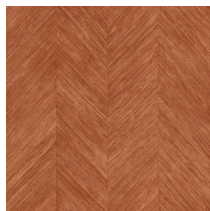

CORTEZA

Collection Selva

Story behind the collection

Selva illustrates the tropical beauty of nature through the use of natural materials, warm hues and rough relief structures.

Technical specifications

| | |
|-------------------|--|
| Reference | <u>34200</u> |
| Product category | Refined |
| Composition | Vinyl wallpaper on paper backing |
| Description | A subtle herringbone pattern, inspired by the bark of banana trees |
| Dimensions | Rolls of 10.05 m x 0.70 m = 7 m ² (11 yds x 27.56" = 75 sq. ft.) |
| Pattern repeat | Free match 0 cm (0.00") |
| Adhesive | Arte Clearpro or a good quality dispersion adhesive |
| How to paste | Method 1: paste the wall and moisten the wallcovering. Method 2: paste the wallcovering. |
| Light resistance | Good lightfastness |
| How to remove | Peelable |
| Fire retardant EU | B-s2, d0 |
| Fire retardant US | Class A |
| Maintenance | Extra-washable |

Colourways (6)

34200

34201

34202

34203

34204

34205

View