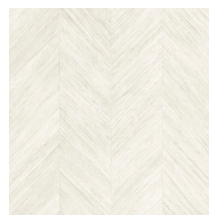

CORTEZA

Collection Selva

Story behind the collection

Selva illustrates the tropical beauty of nature through the use of natural materials, warm hues and rough relief structures.

Technical specifications

| | |
|-------------------|--|
| Reference | <u>34200</u> |
| Product category | Refined |
| Composition | Vinyl wallpaper on paper backing |
| Description | A subtle herringbone pattern, inspired by the bark of banana trees |
| Dimensions | Rolls of 10.05 m x 0.70 m = 7 m ² (11 yds x 27.56" = 75 sq. ft.) |
| Pattern repeat | Free match 0 cm (0.00") |
| Adhesive | Arte Clearpro or a good quality dispersion adhesive |
| How to paste | Method 1: paste the wall and moisten the wallcovering. Method 2: paste the wallcovering. |
| Light resistance | Good lightfastness |
| How to remove | Peelable |
| Fire retardant EU | B-s2, d0 |
| Fire retardant US | Class A |
| Maintenance | Extra-washable |

Colourways (6)

34200

34201

34202

34203

34204

34205

View