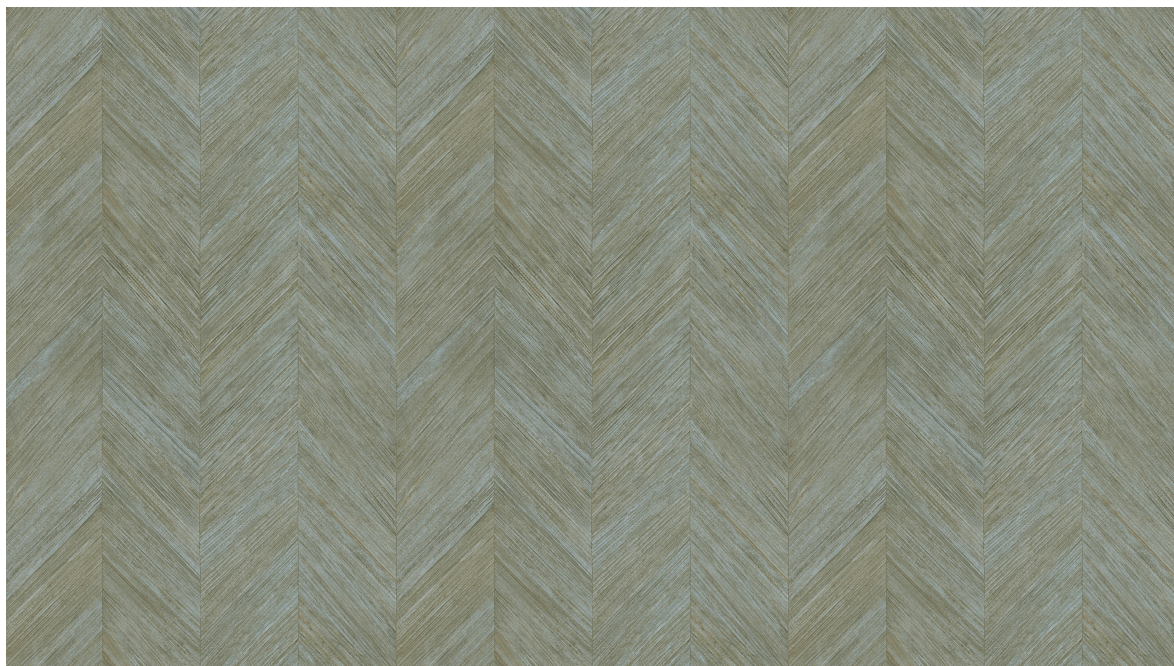

CORTEZA

Collection Selva

Story behind the collection

Selva illustrates the tropical beauty of nature through the use of natural materials, warm hues and rough relief structures.

Technical specifications

| | |
|-------------------|--|
| Reference | <u>34200</u> |
| Product category | Refined |
| Composition | Vinyl wallpaper on paper backing |
| Description | A subtle herringbone pattern, inspired by the bark of banana trees |
| Dimensions | Rolls of 10.05 m x 0.70 m = 7 m ² (11 yds x 27.56" = 75 sq. ft.) |
| Pattern repeat | Free match 0 cm (0.00") |
| Adhesive | Arte Clearpro or a good quality dispersion adhesive |
| How to paste | Method 1: paste the wall and moisten the wallcovering. Method 2: paste the wallcovering. |
| Light resistance | Good lightfastness |
| How to remove | Peelable |
| Fire retardant EU | B-s2, d0 |
| Fire retardant US | Class A |
| Maintenance | Extra-washable |

Colourways (6)

34200

34201

34202

34203

34204

34205

View