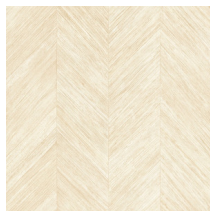

CORTEZA

Collection Selva

Story behind the collection

Selva illustrates the tropical beauty of nature through the use of natural materials, warm hues and rough relief structures.

Technical specifications

| | |
|-------------------|--|
| Reference | <u>34200</u> |
| Product category | Refined |
| Composition | Vinyl wallpaper on paper backing |
| Description | A subtle herringbone pattern, inspired by the bark of banana trees |
| Dimensions | Rolls of 10.05 m x 0.70 m = 7 m ² (11 yds x 27.56" = 75 sq. ft.) |
| Pattern repeat | Free match 0 cm (0.00") |
| Adhesive | Arte Clearpro or a good quality dispersion adhesive |
| How to paste | Method 1: paste the wall and moisten the wallcovering. Method 2: paste the wallcovering. |
| Light resistance | Good lightfastness |
| How to remove | Peelable |
| Fire retardant EU | B-s2, d0 |
| Fire retardant US | Class A |
| Maintenance | Extra-washable |

Colourways (6)

34200

34201

34202

34203

34204

34205

View