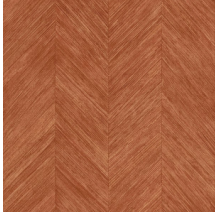

CORTEZA

Collection Selva

Story behind the collection

Selva illustrates the tropical beauty of nature through the use of natural materials, warm hues and rough relief structures.

Technical specifications

Reference	<u>34200</u>
Product category	Refined
Composition	Vinyl wallpaper on paper backing
Description	A subtle herringbone pattern, inspired by the bark of banana trees
Dimensions	Rolls of 10.05 m x 0.70 m = 7 m ² (11 yds x 27.56" = 75 sq. ft.)
Pattern repeat	Free match 0 cm (0.00")
Adhesive	Arte Clearpro or a good quality dispersion adhesive
How to paste	Method 1: paste the wall and moisten the wallcovering. Method 2: paste the wallcovering.
Light resistance	Good lightfastness
How to remove	Peelable
Fire retardant EU	B-s2, d0
Fire retardant US	Class A
Maintenance	Extra-washable

Colourways (6)

34200

34201

34202

34203

34204

34205

View