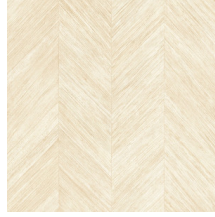

CORTEZA

Collection Selva

Story behind the collection

Selva illustrates the tropical beauty of nature through the use of natural materials, warm hues and rough relief structures.

Technical specifications

Reference	<u>34200</u>
Product category	Refined
Composition	Vinyl wallpaper on paper backing
Description	A subtle herringbone pattern, inspired by the bark of banana trees
Dimensions	Rolls of 10.05 m x 0.70 m = 7 m ² (11 yds x 27.56" = 75 sq. ft.)
Pattern repeat	Free match 0 cm (0.00")
Adhesive	Arte Clearpro or a good quality dispersion adhesive
How to paste	Method 1: paste the wall and moisten the wallcovering. Method 2: paste the wallcovering.
Light resistance	Good lightfastness
How to remove	Peelable
Fire retardant EU	B-s2, d0
Fire retardant US	Class A
Maintenance	Extra-washable

Colourways (6)

34200

34201

34202

34203

34204

34205

View