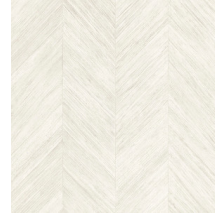

CORTEZA

Collection Selva

Story behind the collection

Selva illustrates the tropical beauty of nature through the use of natural materials, warm hues and rough relief structures.

Technical specifications

Reference	<u>34200</u>
Product category	Refined
Composition	Vinyl wallpaper on paper backing
Description	A subtle herringbone pattern, inspired by the bark of banana trees
Dimensions	Rolls of 10.05 m x 0.70 m = 7 m ² (11 yds x 27.56" = 75 sq. ft.)
Pattern repeat	Free match 0 cm (0.00")
Adhesive	Arte Clearpro or a good quality dispersion adhesive
How to paste	Method 1: paste the wall and moisten the wallcovering. Method 2: paste the wallcovering.
Light resistance	Good lightfastness
How to remove	Peelable
Fire retardant EU	B-s2, d0
Fire retardant US	Class A
Maintenance	Extra-washable

Colourways (6)

34200

34201

34202

34203

34204

34205

View