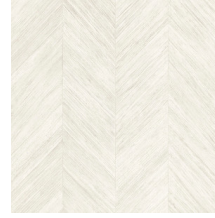

CORTEZA

Collection Selva

Story behind the collection

Selva illustrates the tropical beauty of nature through the use of natural materials, warm hues and rough relief structures.

Technical specifications

Reference	<u>34201</u>
Product category	Refined
Composition	Vinyl wallpaper on paper backing
Description	A subtle herringbone pattern, inspired by the bark of banana trees
Dimensions	Rolls of 10.05 m x 0.70 m = 7 m ² (11 yds x 27.56" = 75 sq. ft.)
Pattern repeat	Free match 0 cm (0.00")
Adhesive	Arte Clearpro or a good quality dispersion adhesive
How to paste	Method 1: paste the wall and moisten the wallcovering. Method 2: paste the wallcovering.
Light resistance	Good lightfastness
How to remove	Peelable
Fire retardant EU	B-s2, d0
Fire retardant US	Class A
Maintenance	Extra-washable

Colourways (6)

34200

34201

34202

34203

34204

34205

View