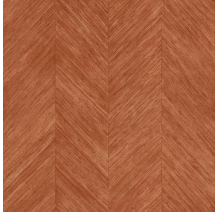

CORTEZA

Collection Selva

Story behind the collection

Selva illustrates the tropical beauty of nature through the use of natural materials, warm hues and rough relief structures.

Technical specifications

Reference	<u>34201</u>
Product category	Refined
Composition	Vinyl wallpaper on paper backing
Description	A subtle herringbone pattern, inspired by the bark of banana trees
Dimensions	Rolls of 10.05 m x 0.70 m = 7 m ² (11 yds x 27.56" = 75 sq. ft.)
Pattern repeat	Free match 0 cm (0.00")
Adhesive	Arte Clearpro or a good quality dispersion adhesive
How to paste	Method 1: paste the wall and moisten the wallcovering. Method 2: paste the wallcovering.
Light resistance	Good lightfastness
How to remove	Peelable
Fire retardant EU	B-s2, d0
Fire retardant US	Class A
Maintenance	Extra-washable

Colourways (6)

34200

34201

34202

34203

34204

34205

View