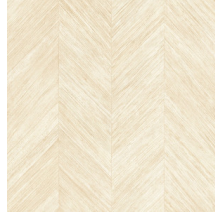

CORTEZA

Collection Selva

Story behind the collection

Selva illustrates the tropical beauty of nature through the use of natural materials, warm hues and rough relief structures.

Technical specifications

Reference	<u>34201</u>
Product category	Refined
Composition	Vinyl wallpaper on paper backing
Description	A subtle herringbone pattern, inspired by the bark of banana trees
Dimensions	Rolls of 10.05 m x 0.70 m = 7 m ² (11 yds x 27.56" = 75 sq. ft.)
Pattern repeat	Free match 0 cm (0.00")
Adhesive	Arte Clearpro or a good quality dispersion adhesive
How to paste	Method 1: paste the wall and moisten the wallcovering. Method 2: paste the wallcovering.
Light resistance	Good lightfastness
How to remove	Peelable
Fire retardant EU	B-s2, d0
Fire retardant US	Class A
Maintenance	Extra-washable

Colourways (6)

34200

34201

34202

34203

34204

34205

View