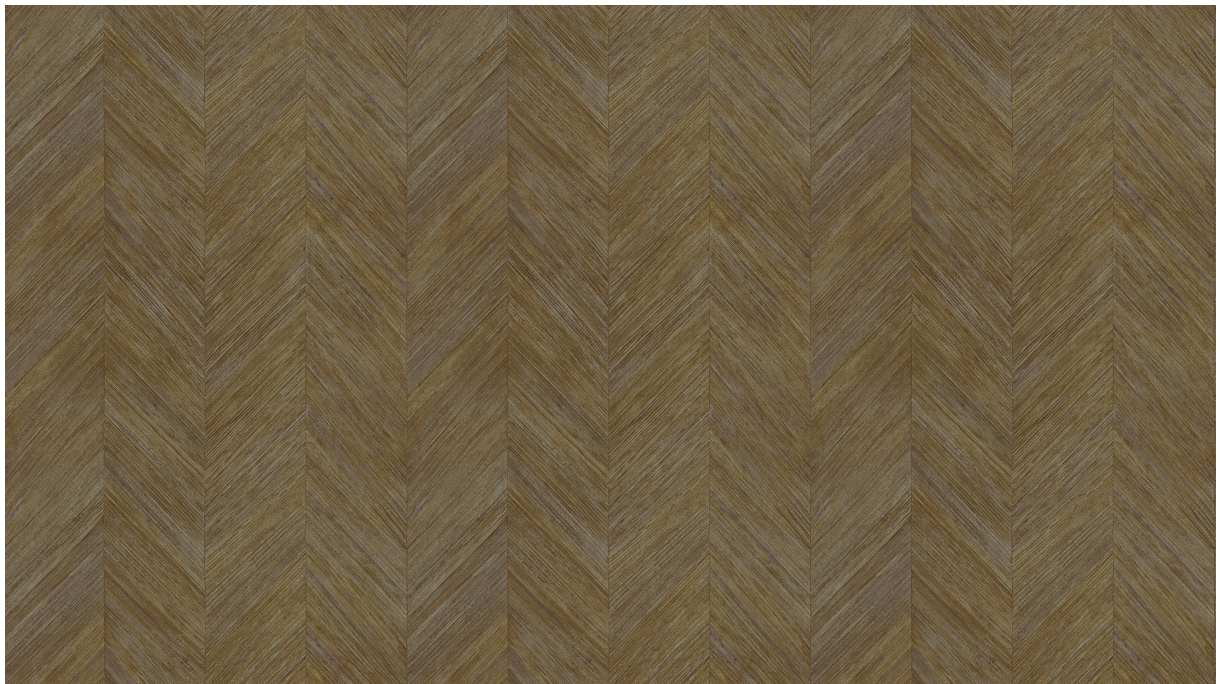

CORTEZA

Collection Selva

Story behind the collection

Selva illustrates the tropical beauty of nature through the use of natural materials, warm hues and rough relief structures.

Technical specifications

Reference	<u>34202</u>
Product category	Refined
Composition	Vinyl wallpaper on paper backing
Description	A subtle herringbone pattern, inspired by the bark of banana trees
Dimensions	Rolls of 10.05 m x 0.70 m = 7 m ² (11 yds x 27.56" = 75 sq. ft.)
Pattern repeat	Free match 0 cm (0.00")
Adhesive	Arte Clearpro or a good quality dispersion adhesive
How to paste	Method 1: paste the wall and moisten the wallcovering. Method 2: paste the wallcovering.
Light resistance	Good lightfastness
How to remove	Peelable
Fire retardant EU	B-s2, d0
Fire retardant US	Class A
Maintenance	Extra-washable

Colourways (6)

34200

34201

34202

34203

34204

34205

View